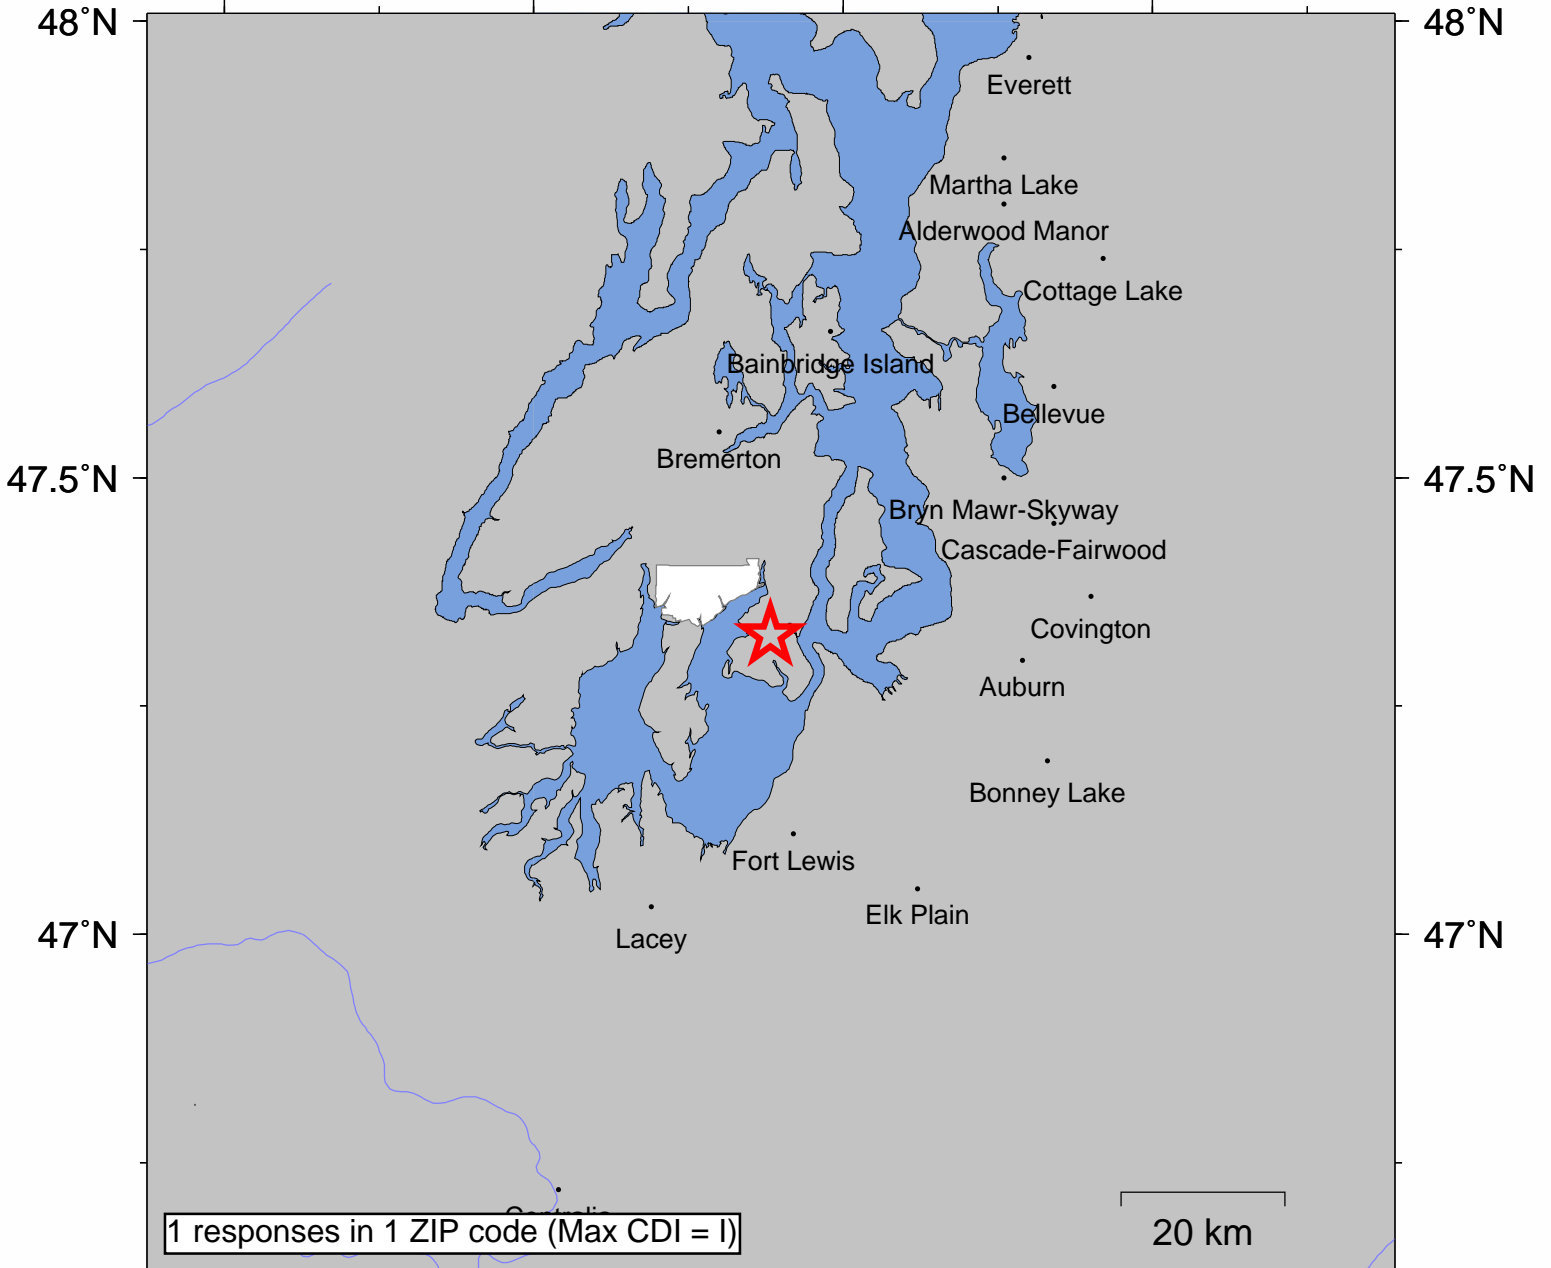

USGS Community Internet Intensity Map SEATTLE-TACOMA URBAN AREA, WASHINGTON

Nov 2 2009 19:00:27 local 47.3273N 122.6176W M2.3 Depth: 25 km ID:uw11030300

| | 123.5°W | 123°W | 122.5°W | 122°W | | | | | | |
|------------------|----------|---------------|-----------|------------|-----------|-------------|----------------|-----------|-----------|--|
| INTENSITY | I | II-III | IV | V | VI | VII | VIII | IX | X+ | |
| SHAKING | Not felt | Weak | Light | Moderate | Strong | Very strong | Severe | Violent | Extreme | |
| DAMAGE | none | none | none | Very light | Light | Moderate | Moderate/Heavy | Heavy | V. Heavy | |