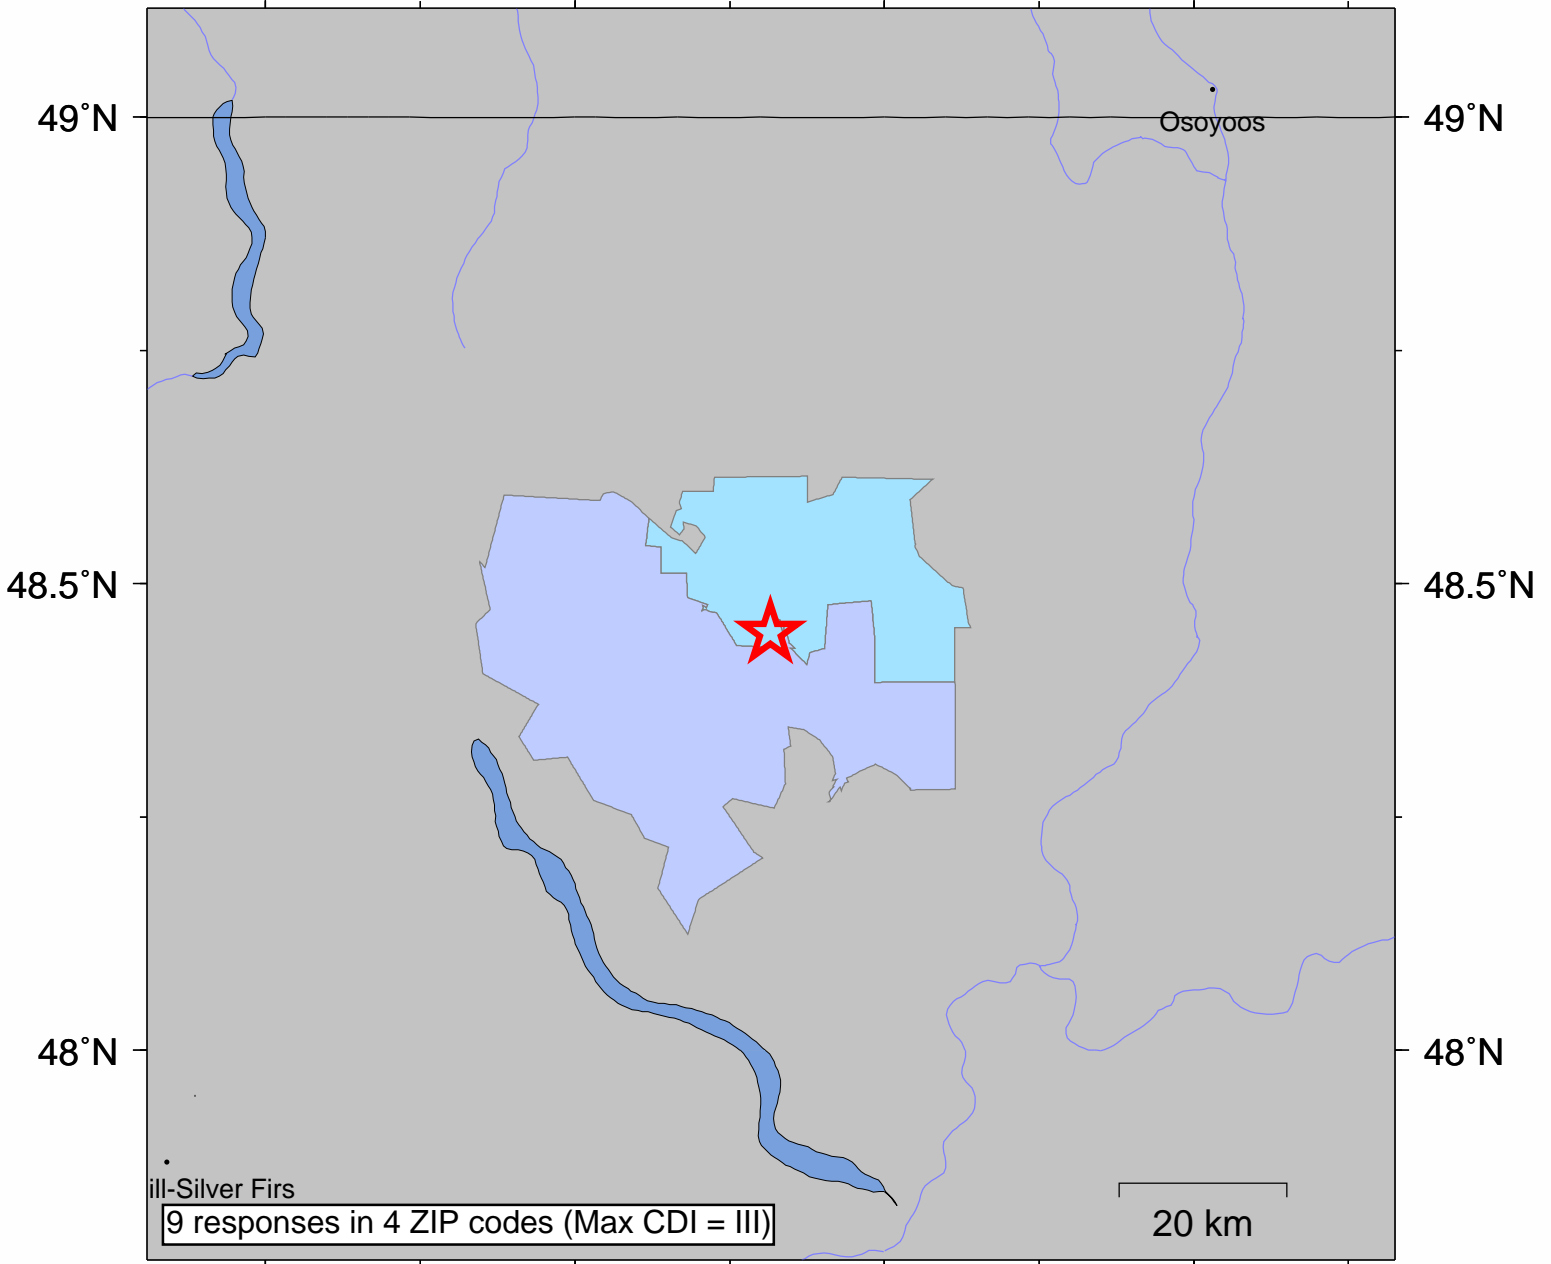

USGS Community Internet Intensity Map WASHINGTON

Jul 11 2009 08:30:46 local 48.4473N 120.1843W M2.4 Depth: 10 km ID:uw07111530

	121°W	120.5°W	120°W	119.5°W					
INTENSITY	I	II-III	IV	V	VI	VII	VIII	IX	X+
SHAKING	Not felt	Weak	Light	Moderate	Strong	Very strong	Severe	Violent	Extreme
DAMAGE	none	none	none	Very light	Light	Moderate	Moderate/Heavy	Heavy	V. Heavy