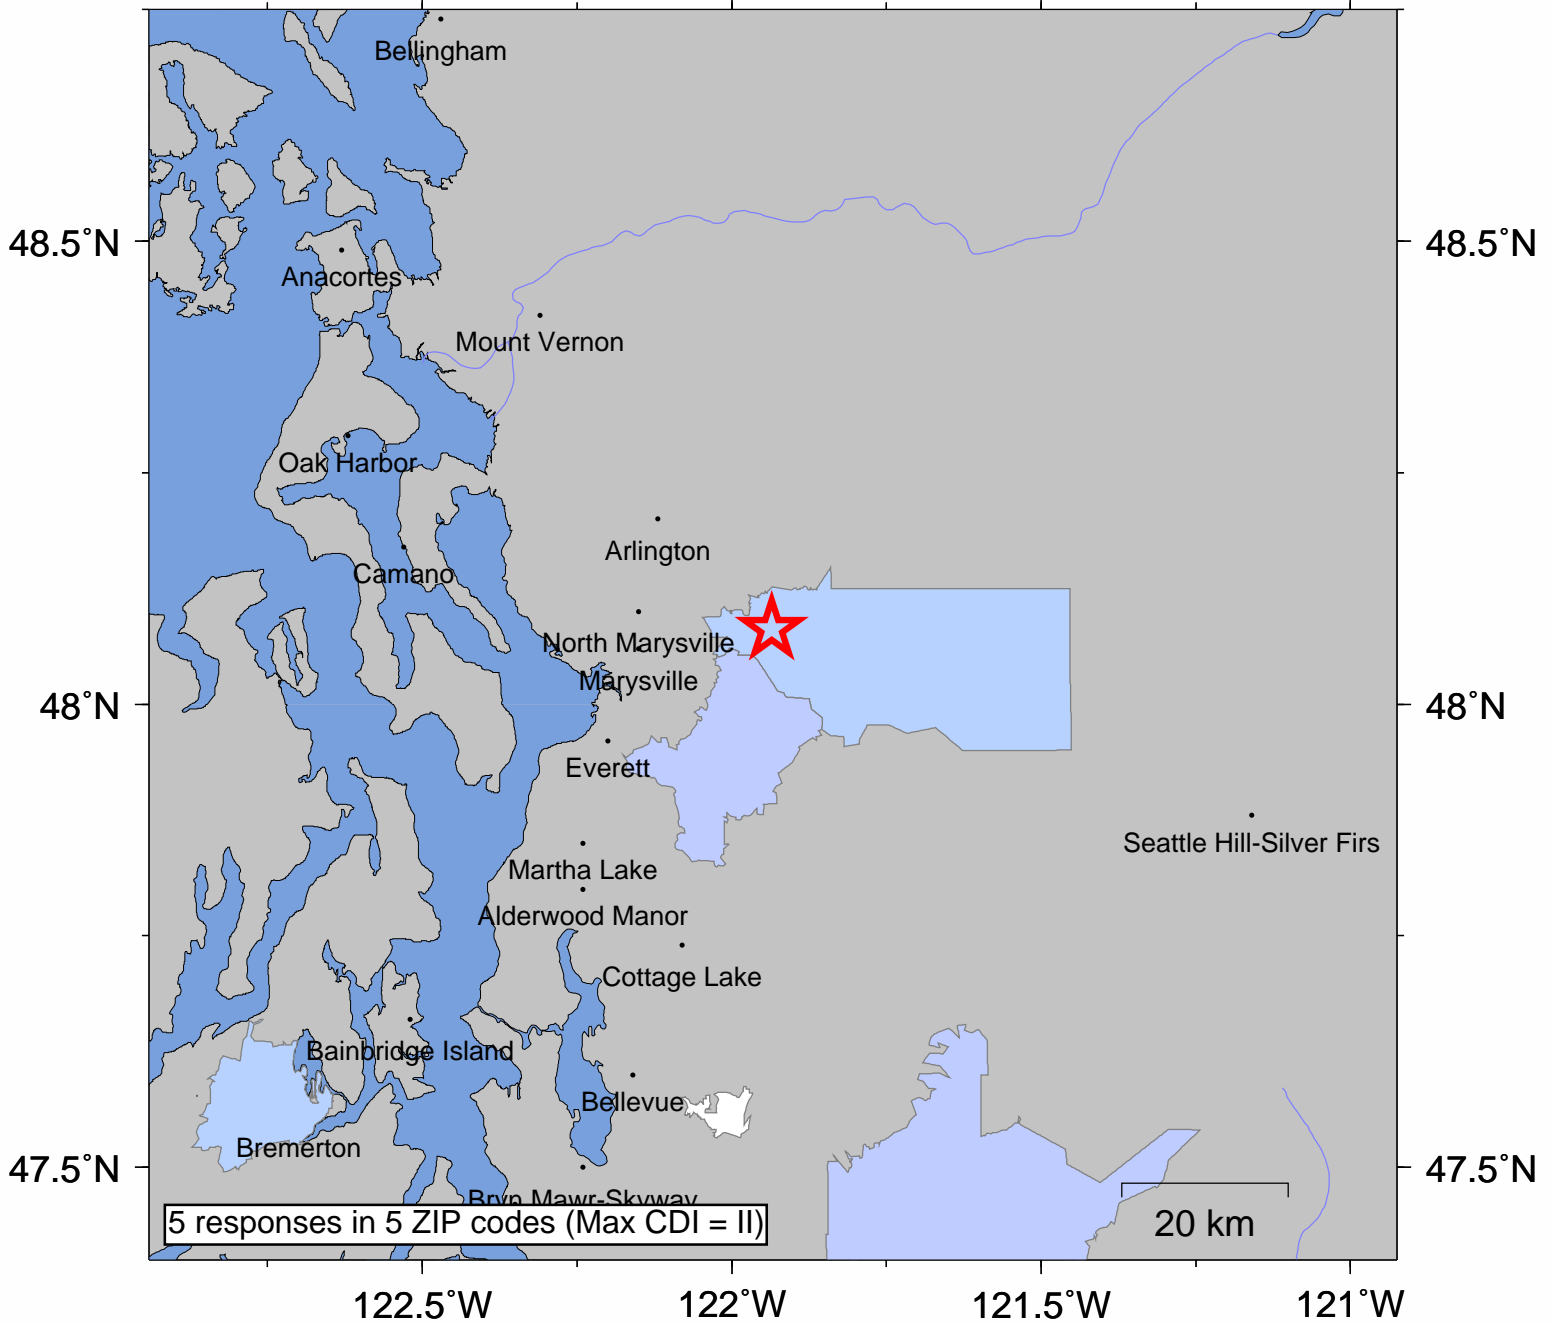

# USGS Community Internet Intensity Map WASHINGTON

Jul 8 2009 17:00:56 local 48.081N 121.9359W M2.4 Depth: 0 km ID:uw07090000

INTENSITY	I	II-III	IV	V	VI	VII	VIII	IX	X+
SHAKING	Not felt	Weak	Light	Moderate	Strong	Very strong	Severe	Violent	Extreme
DAMAGE	none	none	none	Very light	Light	Moderate	Moderate/Heavy	Heavy	V. Heavy