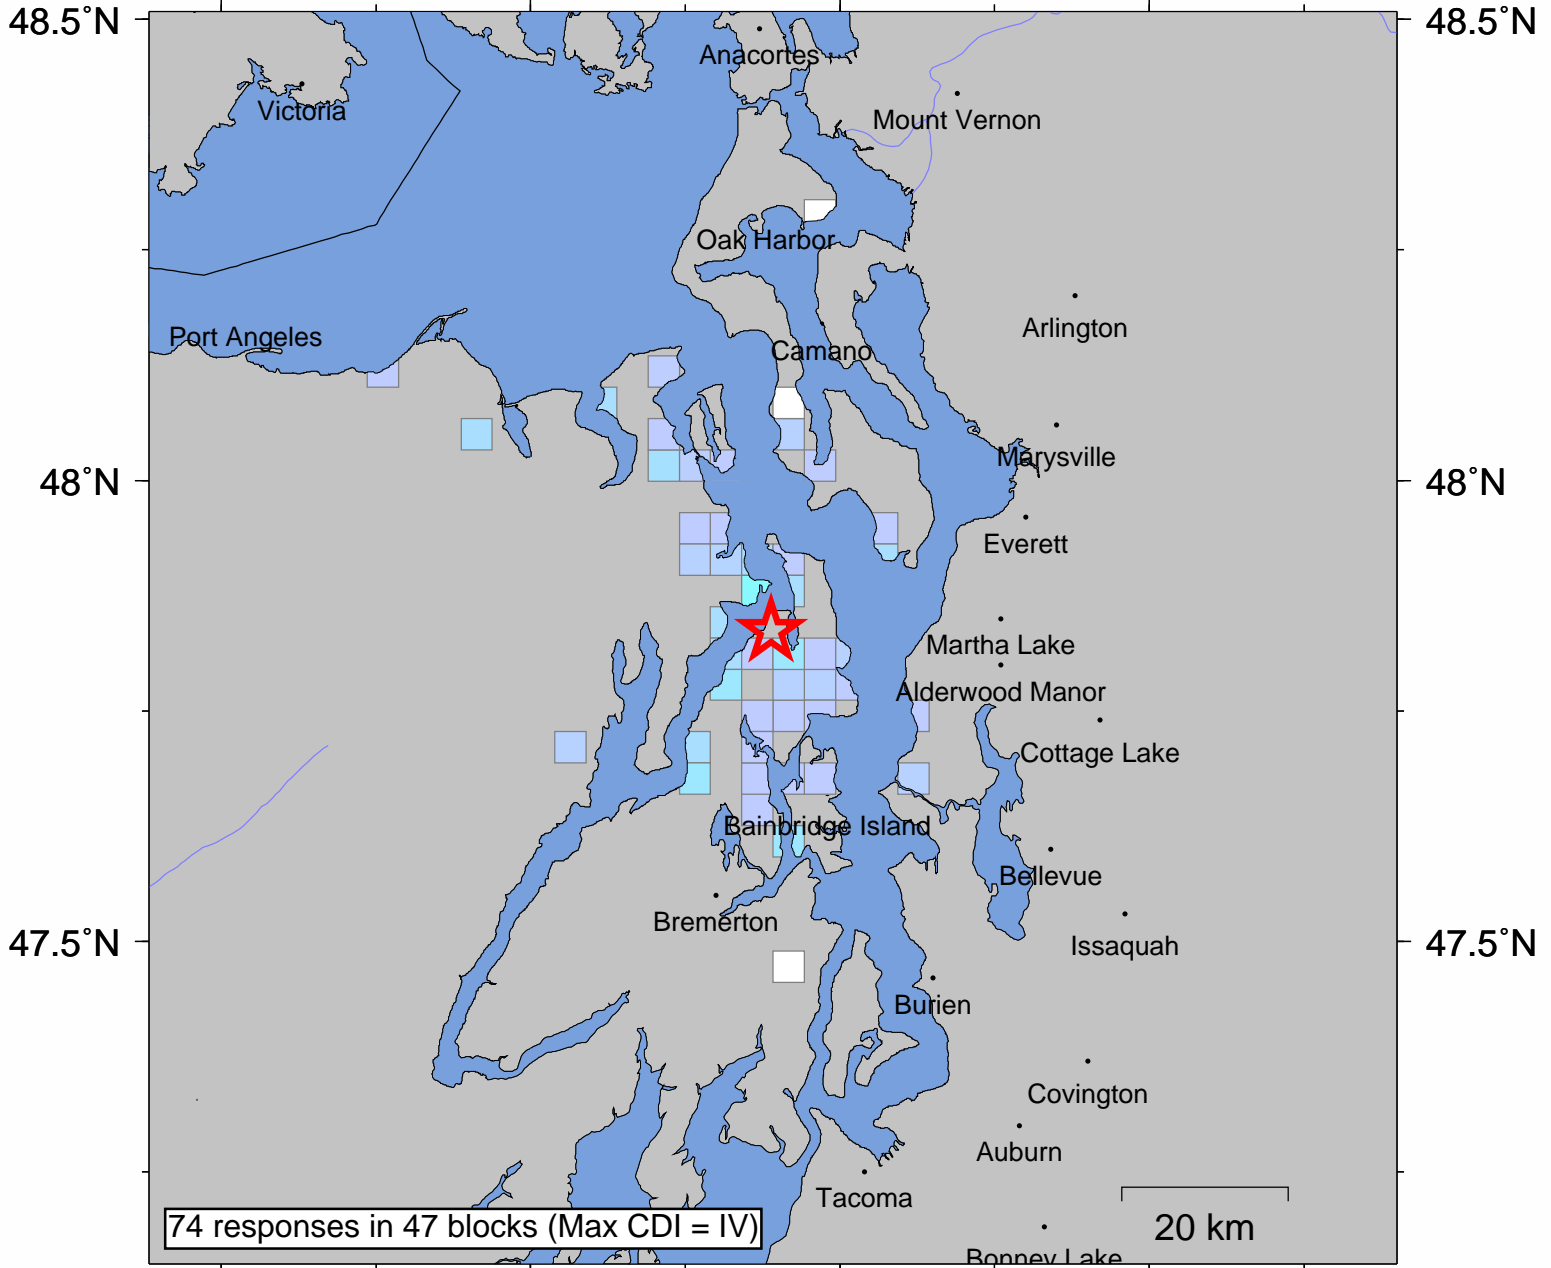

USGS Community Internet Intensity Map SEATTLE-TACOMA URBAN AREA, WASHINGTON

Jul 2 2009 15:40:10 local 47.8368N 122.6118W M3.2 Depth: 26 km ID:uw07022240

123.5°W 123°W 122.5°W 122°W

INTENSITY	I	II-III	IV	V	VI	VII	VIII	IX	X+
SHAKING	Not felt	Weak	Light	Moderate	Strong	Very strong	Severe	Violent	Extreme
DAMAGE	none	none	none	Very light	Light	Moderate	Moderate/Heavy	Heavy	V. Heavy