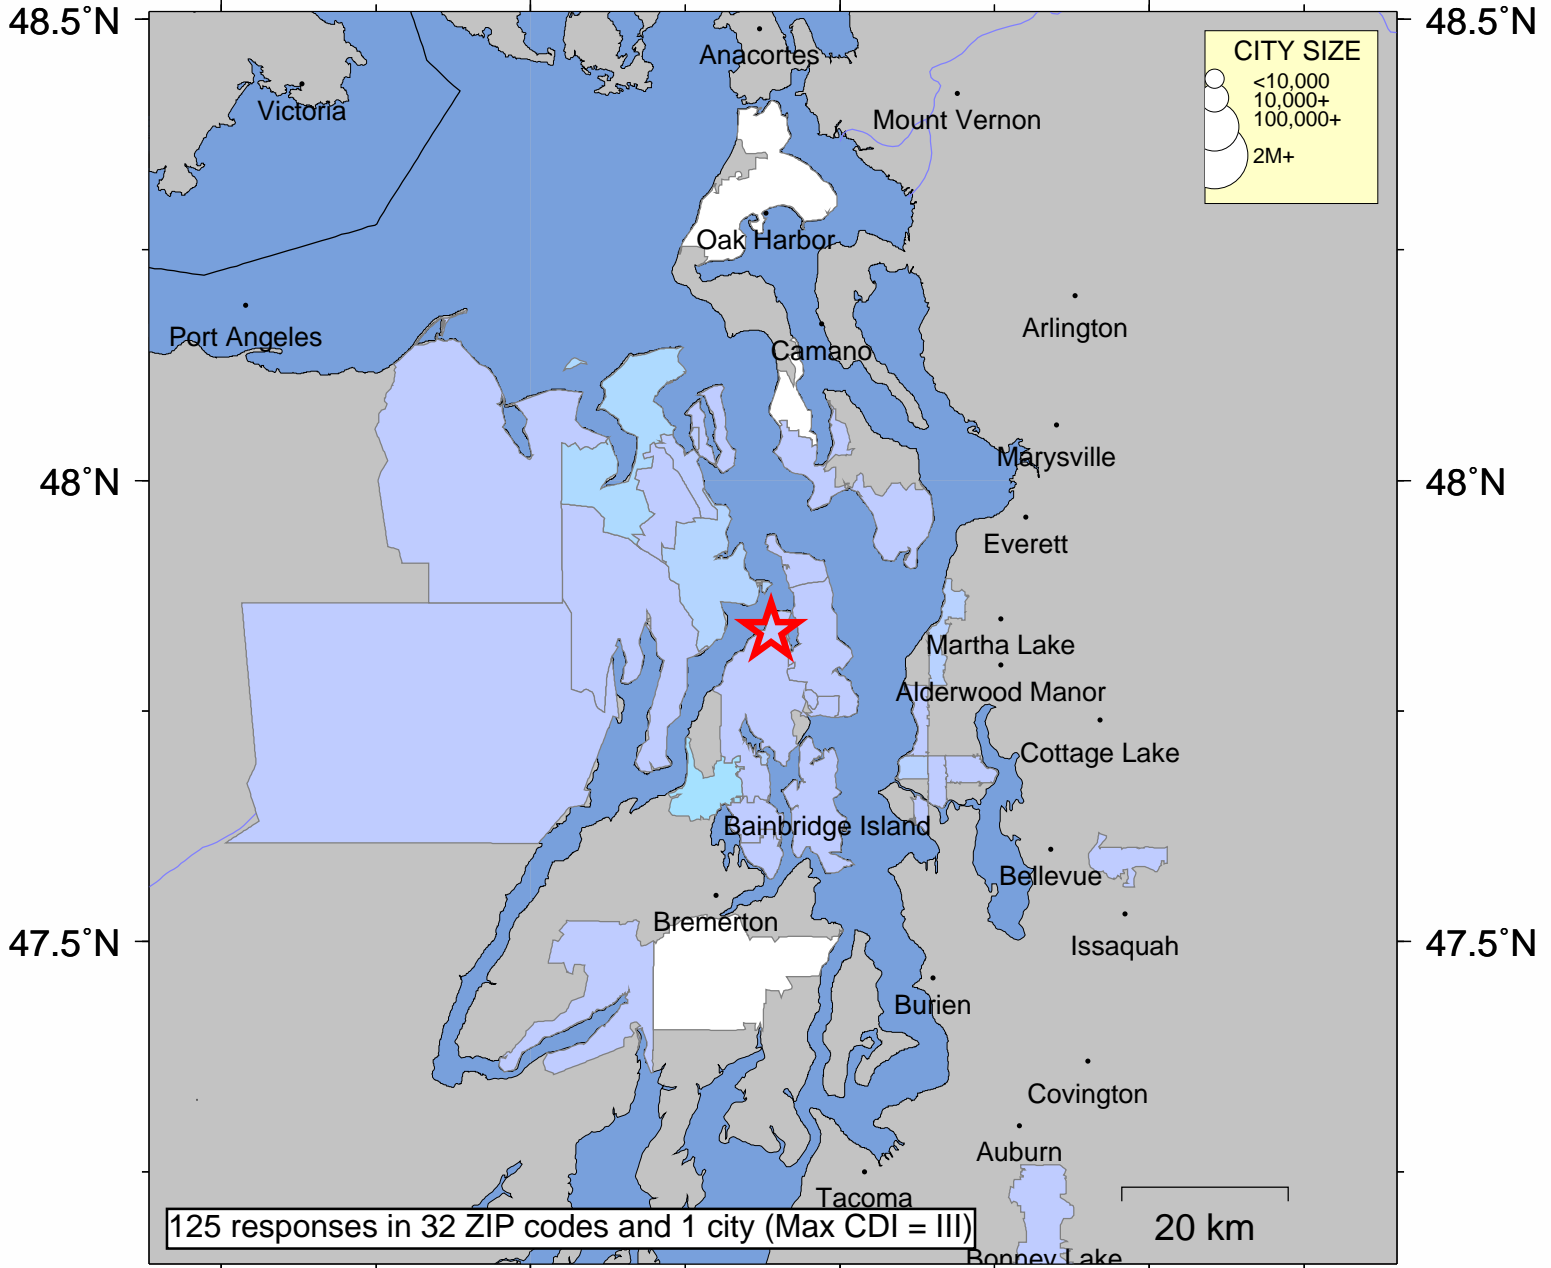

USGS Community Internet Intensity Map SEATTLE-TACOMA URBAN AREA, WASHINGTON

Jul 2 2009 15:40:10 local 47.8368N 122.6118W M3.2 Depth: 26 km ID:uw07022240

123.5°W 123°W 122.5°W 122°W

INTENSITY	I	II-III	IV	V	VI	VII	VIII	IX	X+
SHAKING	Not felt	Weak	Light	Moderate	Strong	Very strong	Severe	Violent	Extreme
DAMAGE	none	none	none	Very light	Light	Moderate	Moderate/Heavy	Heavy	V. Heavy