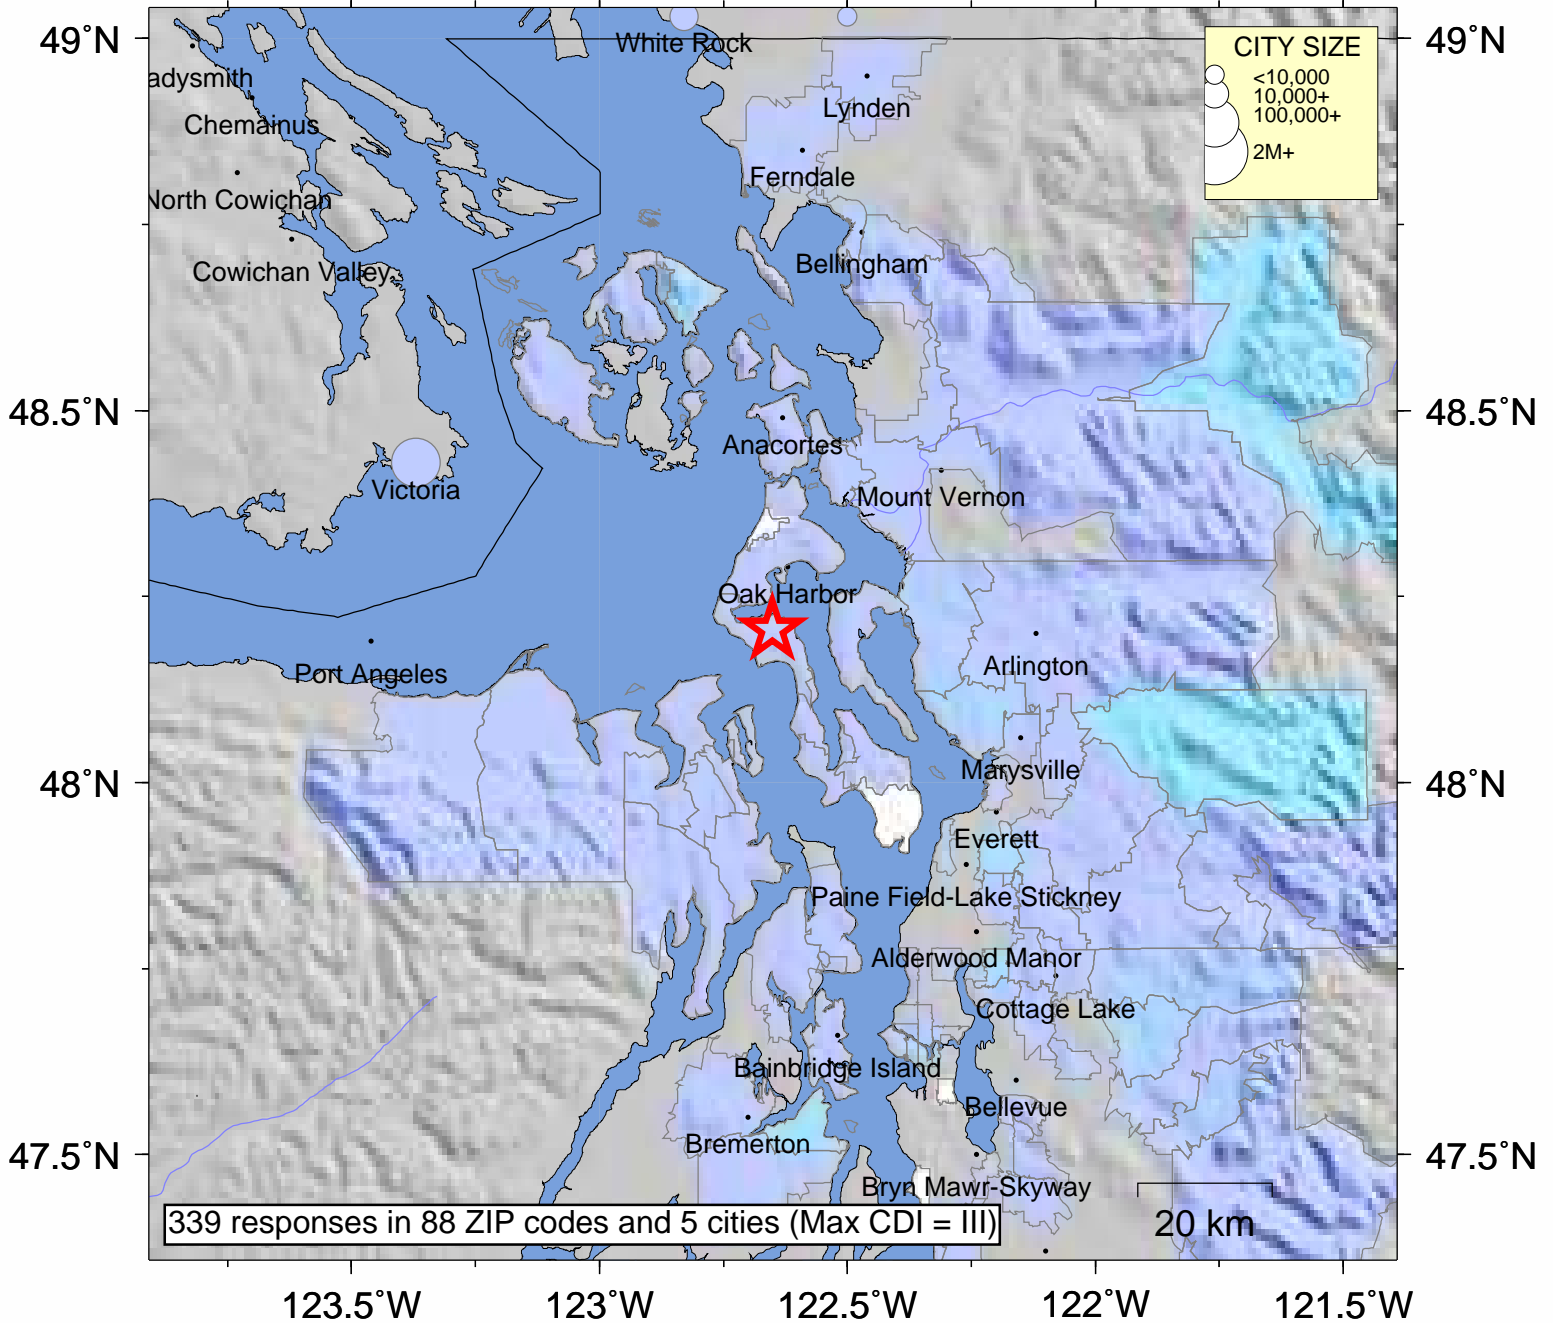

USGS Community Internet Intensity Map PUGET SOUND REGION, WASHINGTON

Jul 1 2009 05:09:18 local 48.2055N 122.6508W M3.7 Depth: 58 km ID:uw07011209

INTENSITY	I	II-III	IV	V	VI	VII	VIII	IX	X+
SHAKING	Not felt	Weak	Light	Moderate	Strong	Very strong	Severe	Violent	Extreme
DAMAGE	none	none	none	Very light	Light	Moderate	Moderate/Heavy	Heavy	V. Heavy