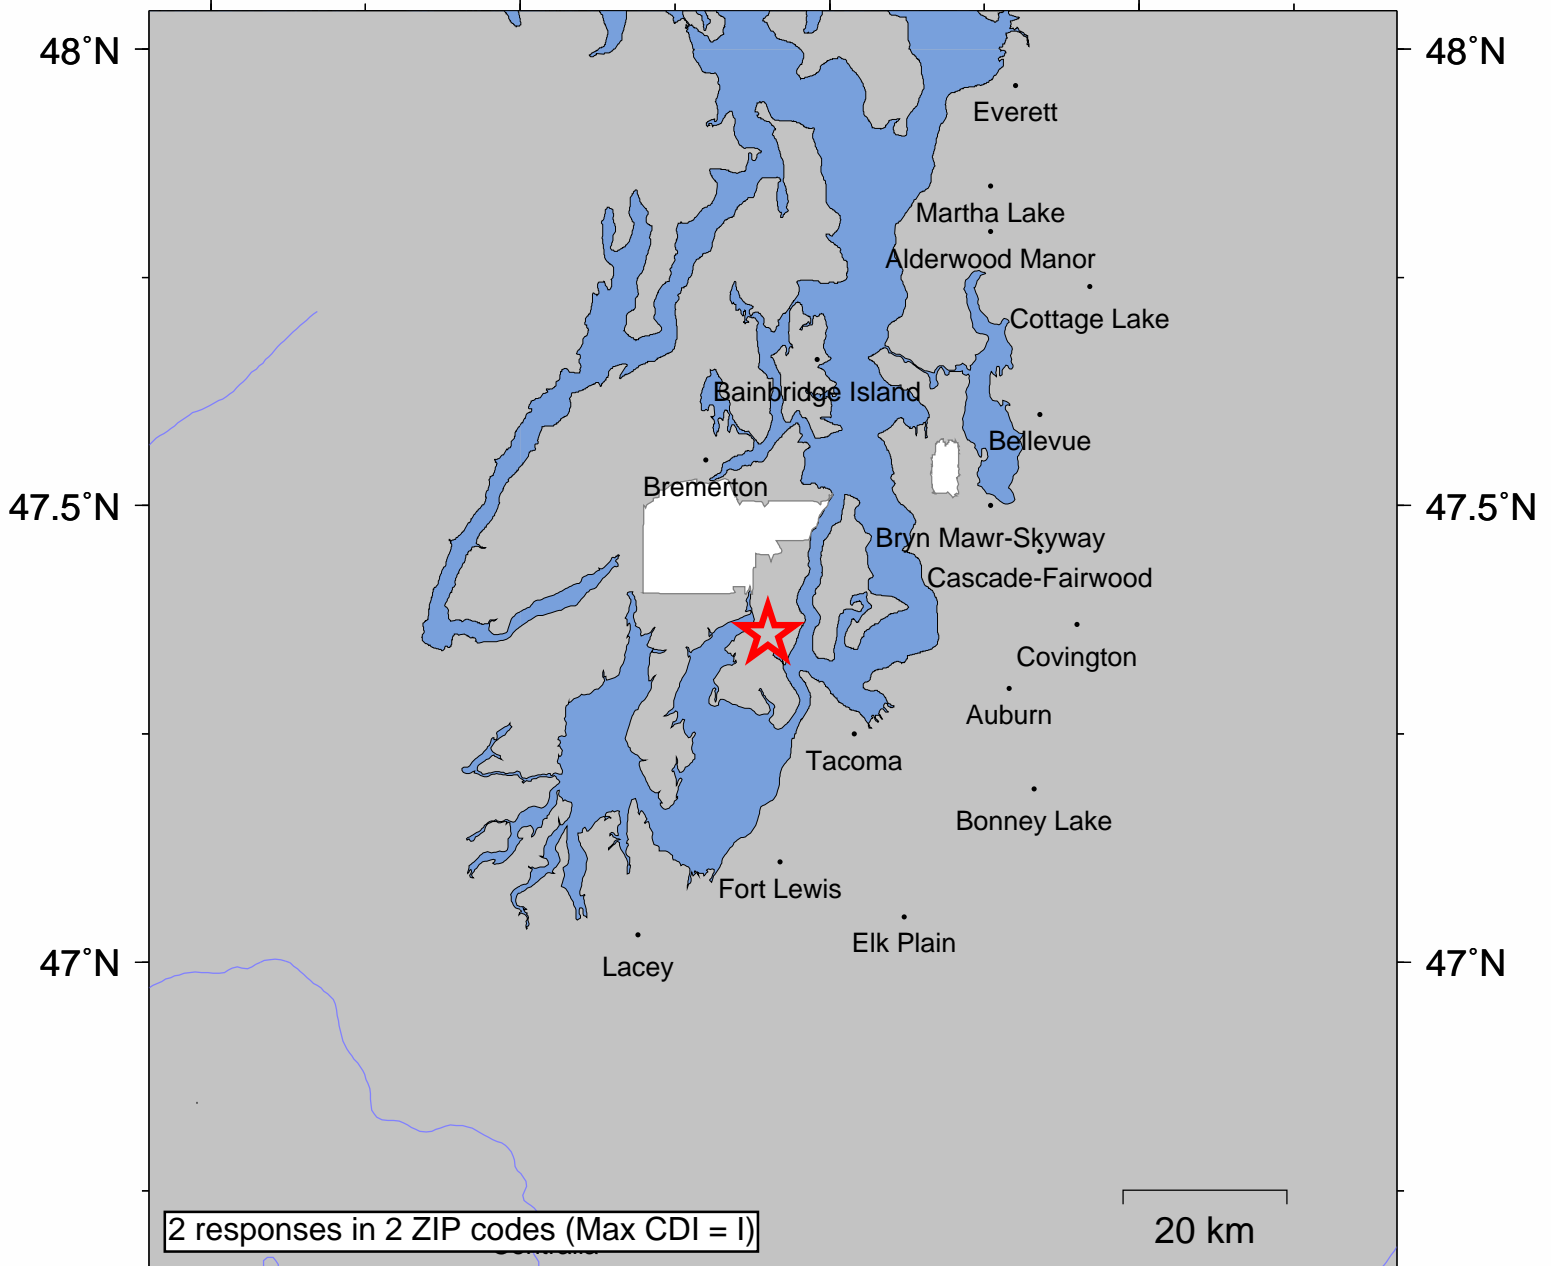

USGS Community Internet Intensity Map SEATTLE-TACOMA URBAN AREA, WASHINGTON

Jun 11 2009 02:58:15 local 47.3596N 122.5995W M2.7 Depth: 22 km ID:uw06110958

	123.5°W	123°W	122.5°W	122°W					
INTENSITY	I	II-III	IV	V	VI	VII	VIII	IX	X+
SHAKING	Not felt	Weak	Light	Moderate	Strong	Very strong	Severe	Violent	Extreme
DAMAGE	none	none	none	Very light	Light	Moderate	Moderate/Heavy	Heavy	V. Heavy