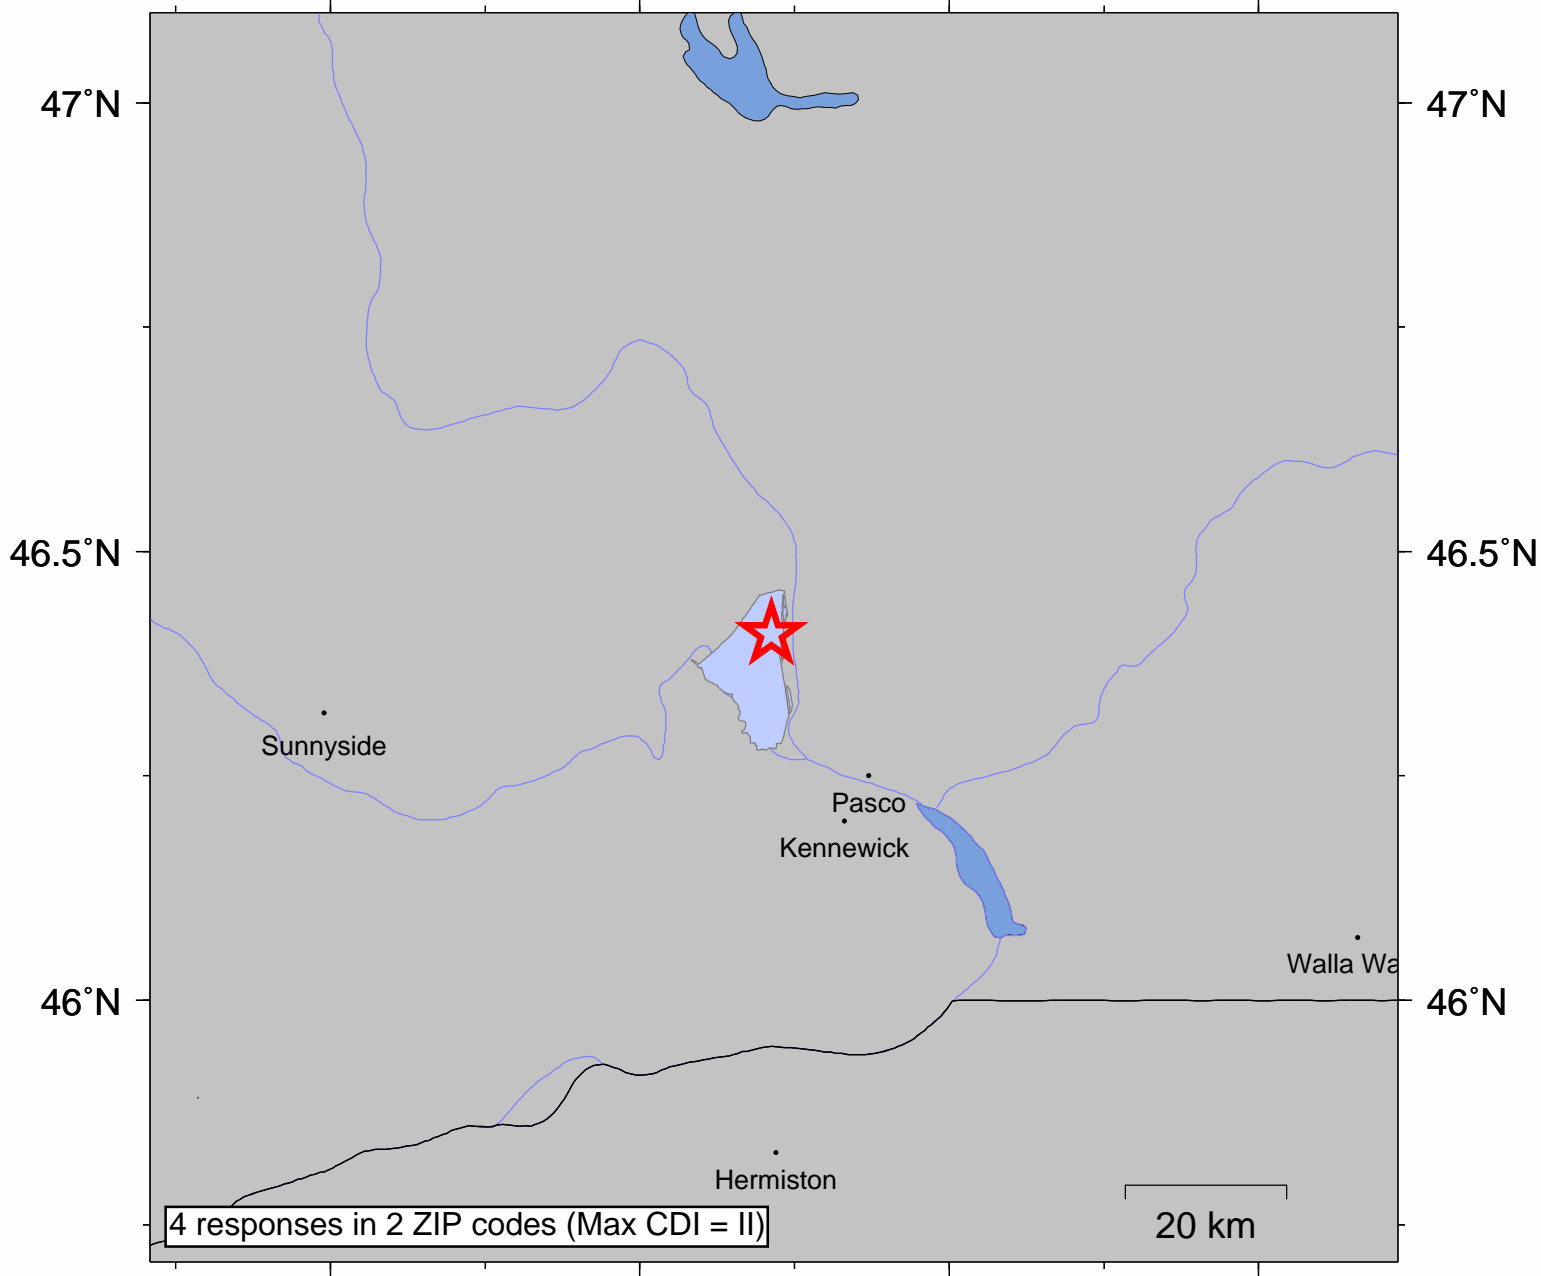

USGS Community Internet Intensity Map WASHINGTON

May 13 2009 00:45:13 local 46.4081N 119.2871W M2.9 Depth: 0 km ID:uw05130745

	120°W	119.5°W	119°W	118.5°W					
INTENSITY	I	II-III	IV	V	VI	VII	VIII	IX	X+
SHAKING	Not felt	Weak	Light	Moderate	Strong	Very strong	Severe	Violent	Extreme
DAMAGE	none	none	none	Very light	Light	Moderate	Moderate/Heavy	Heavy	V. Heavy