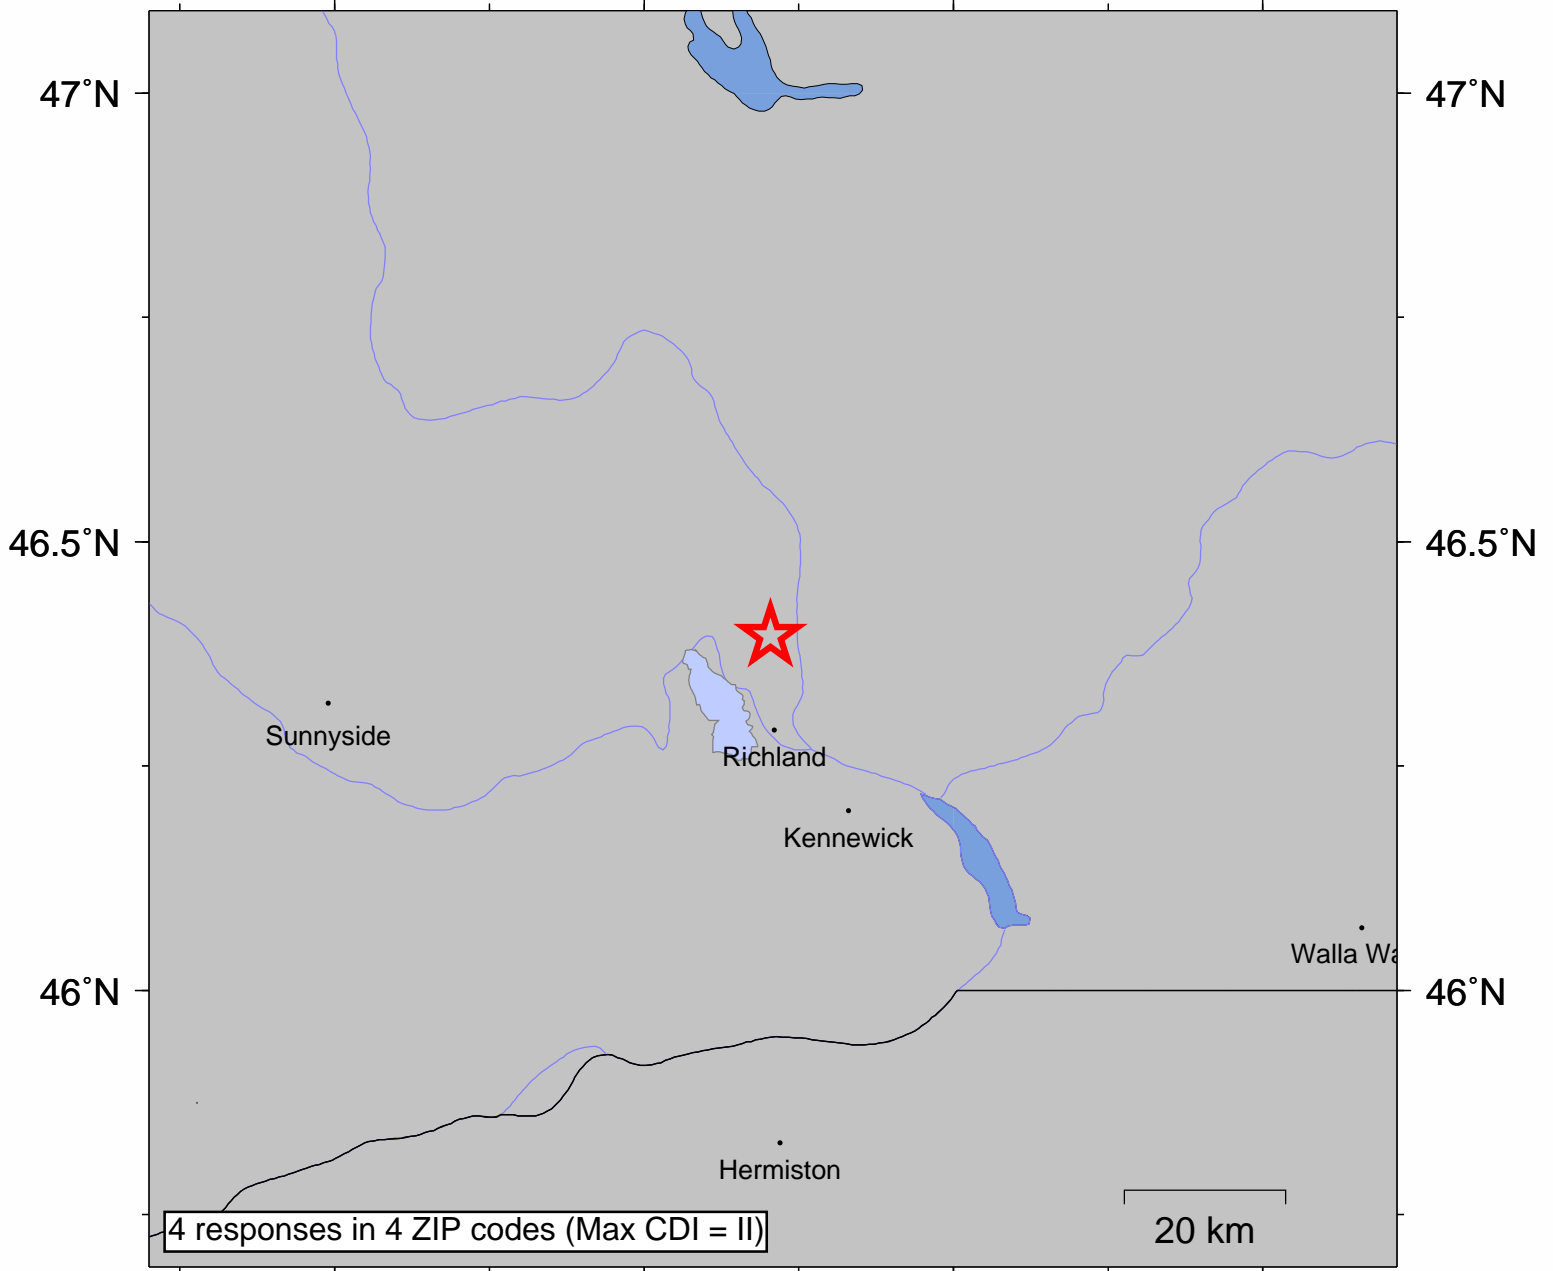

USGS Community Internet Intensity Map WASHINGTON

Apr 14 2009 05:23:16 UTC-7 46.395N 119.2953W M2.6 Depth: 0 km ID:uw04141223

	120°W	119.5°W	119°W	118.5°W					
INTENSITY	I	II-III	IV	V	VI	VII	VIII	IX	X+
SHAKING	Not felt	Weak	Light	Moderate	Strong	Very strong	Severe	Violent	Extreme
DAMAGE	none	none	none	Very light	Light	Moderate	Moderate/Heavy	Heavy	V. Heavy