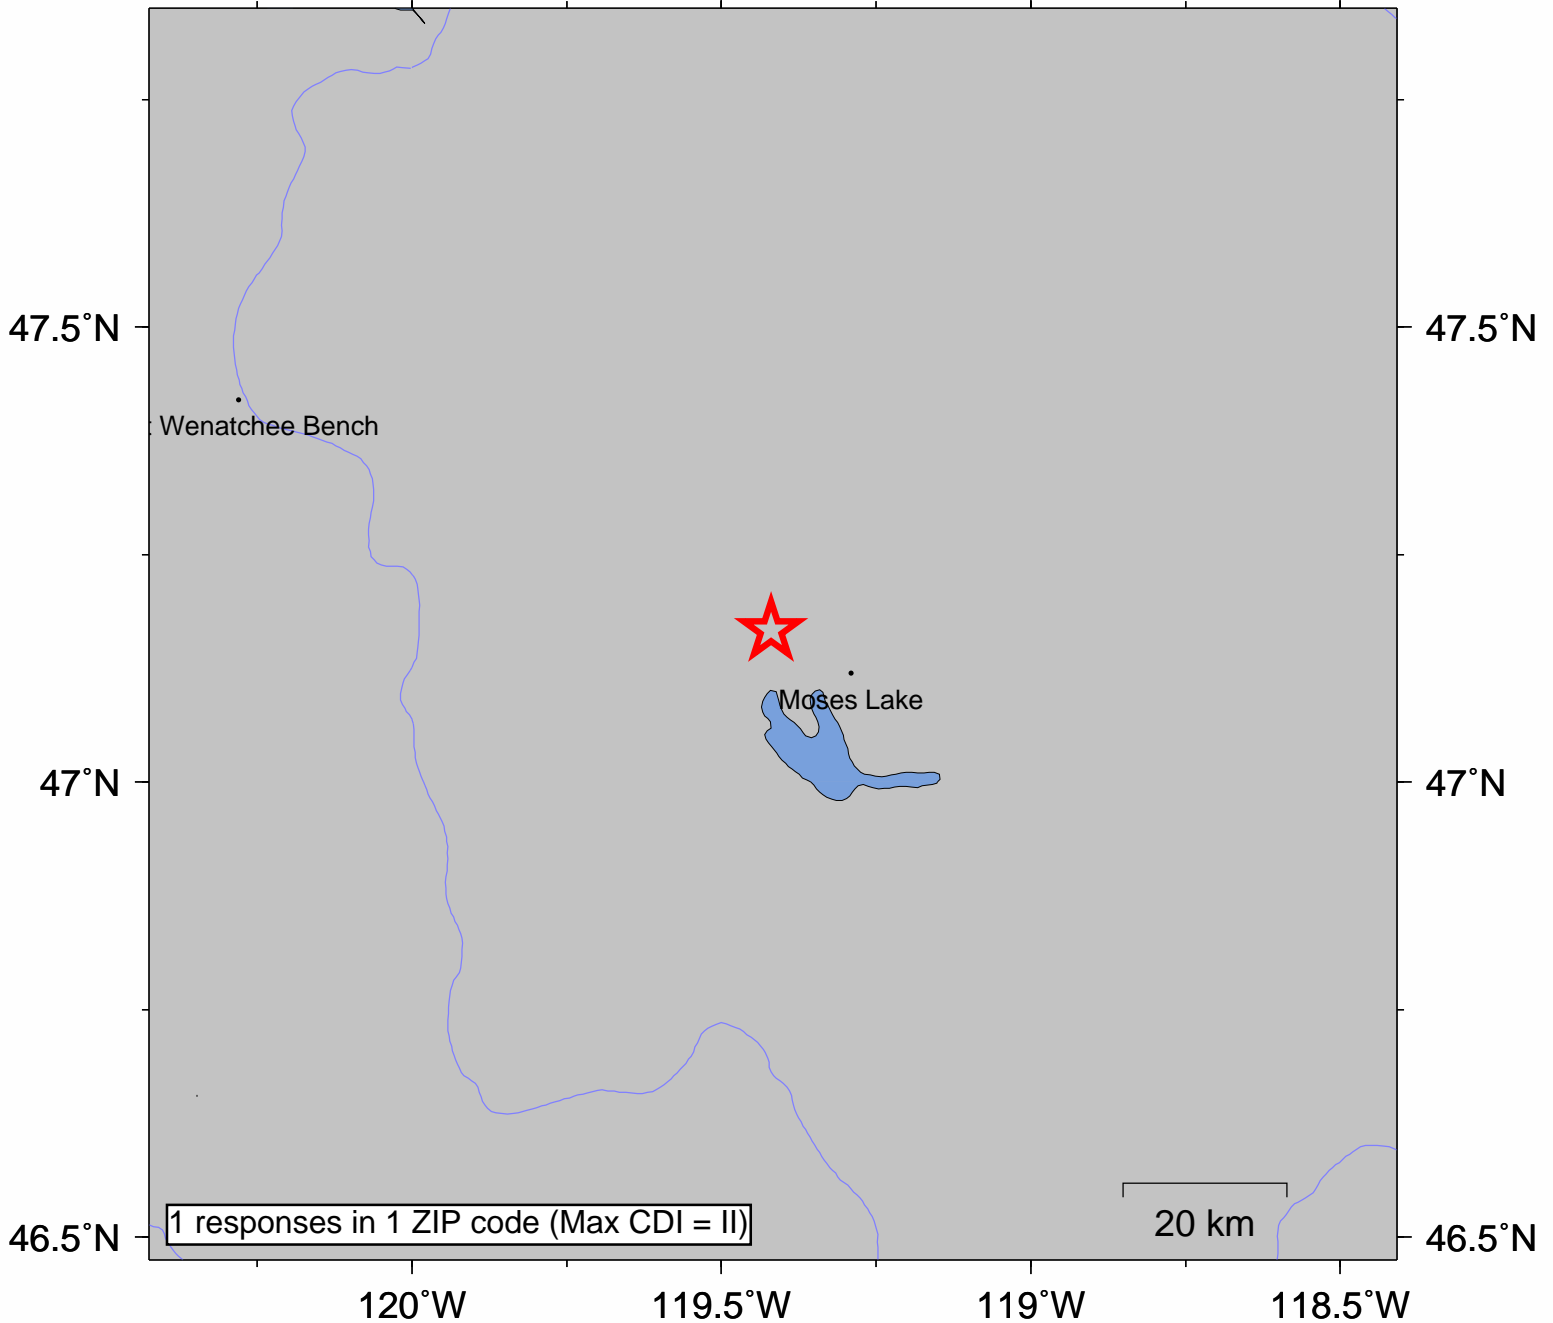

USGS Community Internet Intensity Map WASHINGTON

Apr 12 2009 20:45:45 UTC-7 47.167N 119.4199W M2.6 Depth: 14 km ID:uw04130345

INTENSITY	I	II-III	IV	V	VI	VII	VIII	IX	X+
SHAKING	Not felt	Weak	Light	Moderate	Strong	Very strong	Severe	Violent	Extreme
DAMAGE	none	none	none	Very light	Light	Moderate	Moderate/Heavy	Heavy	V. Heavy