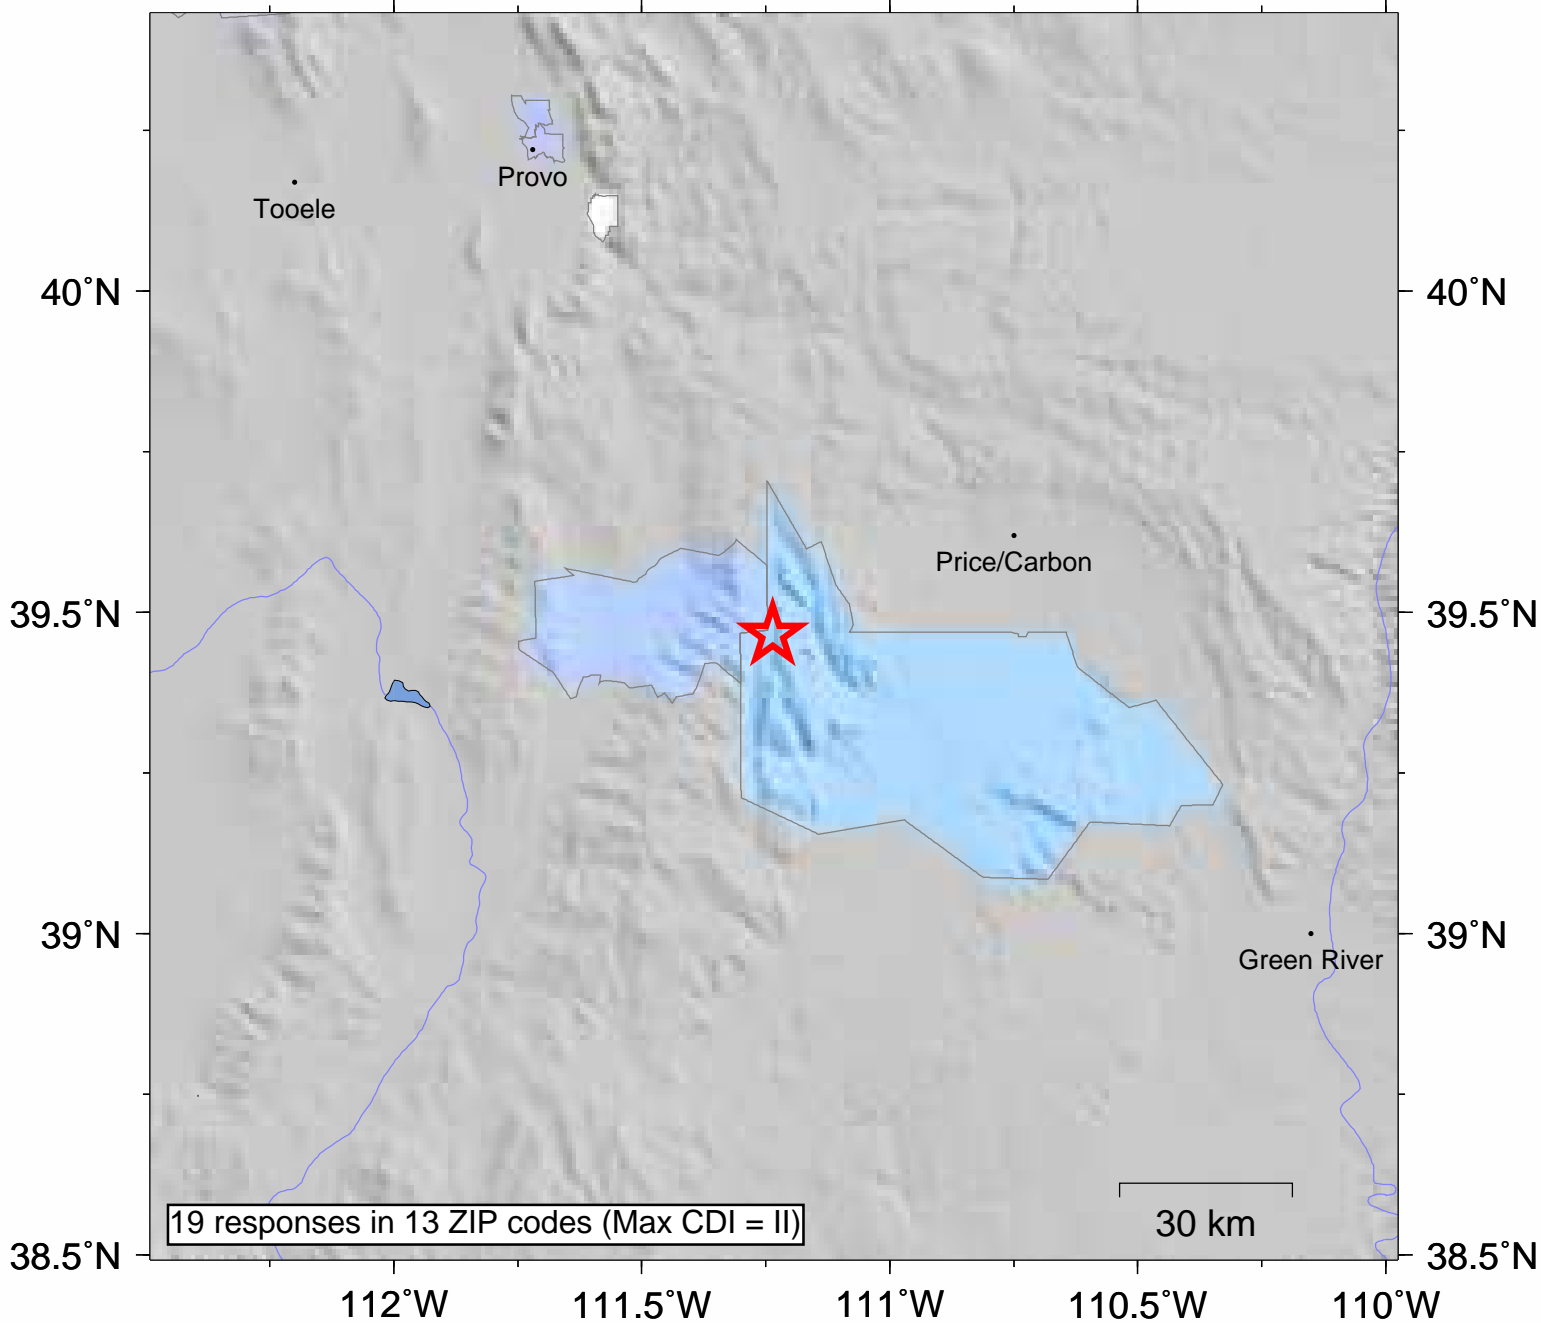

USGS Community Internet Intensity Map UTAH

Aug 06 2007 02:48:40 MDT 39.4653N 111.2365W M3.9 Depth: 30 km ID:uu00007535

INTENSITY	I	II-III	IV	V	VI	VII	VIII	IX	X+
SHAKING	Not felt	Weak	Light	Moderate	Strong	Very strong	Severe	Violent	Extreme
DAMAGE	none	none	none	Very light	Light	Moderate	Moderate/Heavy	Heavy	V. Heavy