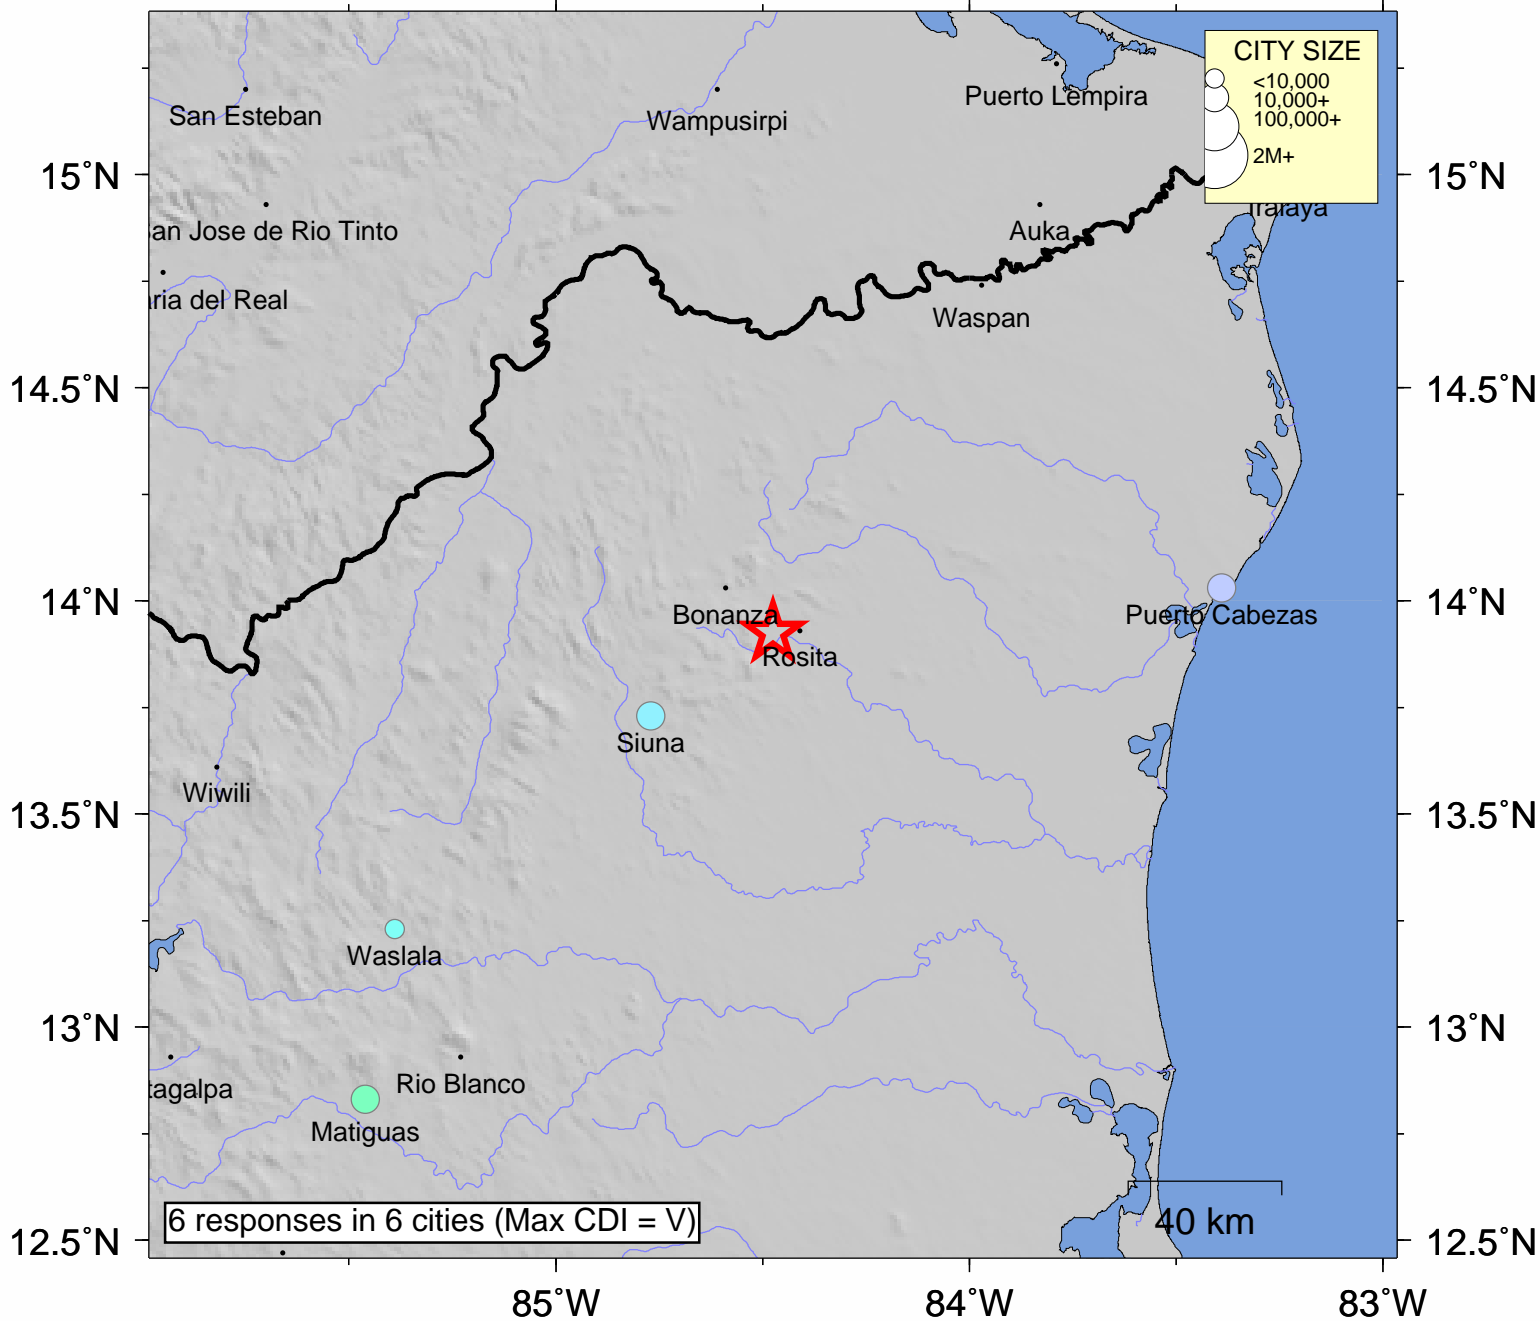

USGS Community Internet Intensity Map NICARAGUA

Jul 7 2009 21:42:43 local 13.9247N 84.4752W M4.6 Depth: 22 km ID:us2009ivag

6 responses in 6 cities (Max CDI = V)

INTENSITY	I	II-III	IV	V	VI	VII	VIII	IX	X+
SHAKING	Not felt	Weak	Light	Moderate	Strong	Very strong	Severe	Violent	Extreme
DAMAGE	none	none	none	Very light	Light	Moderate	Moderate/Heavy	Heavy	V. Heavy