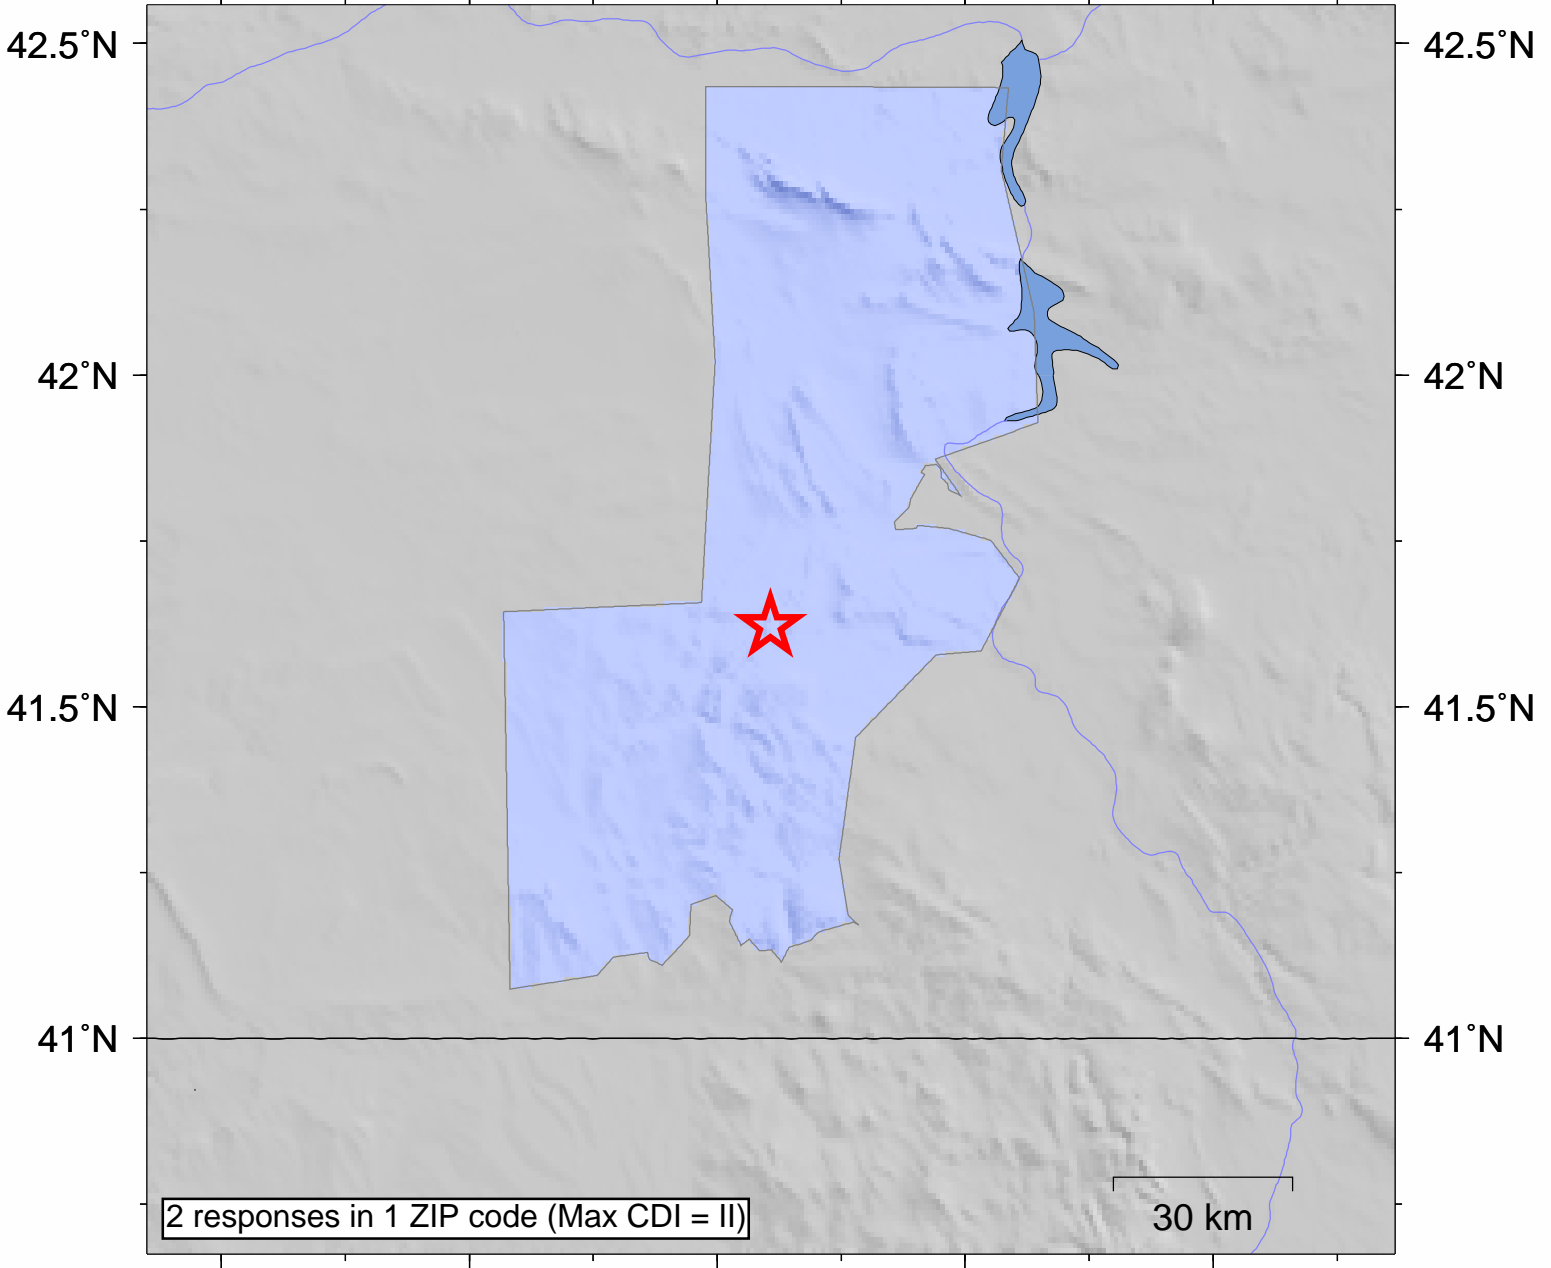

USGS Community Internet Intensity Map WYOMING

Jul 3 2009 01:24:11 local 41.6218N 107.3924W M3.7 Depth: 5 km ID:us2009iqay

	108.5°W	108°W	107.5°W	107°W	106.5°W				
INTENSITY	I	II-III	IV	V	VI	VII	VIII	IX	X+
SHAKING	Not felt	Weak	Light	Moderate	Strong	Very strong	Severe	Violent	Extreme
DAMAGE	none	none	none	Very light	Light	Moderate	Moderate/Heavy	Heavy	V. Heavy