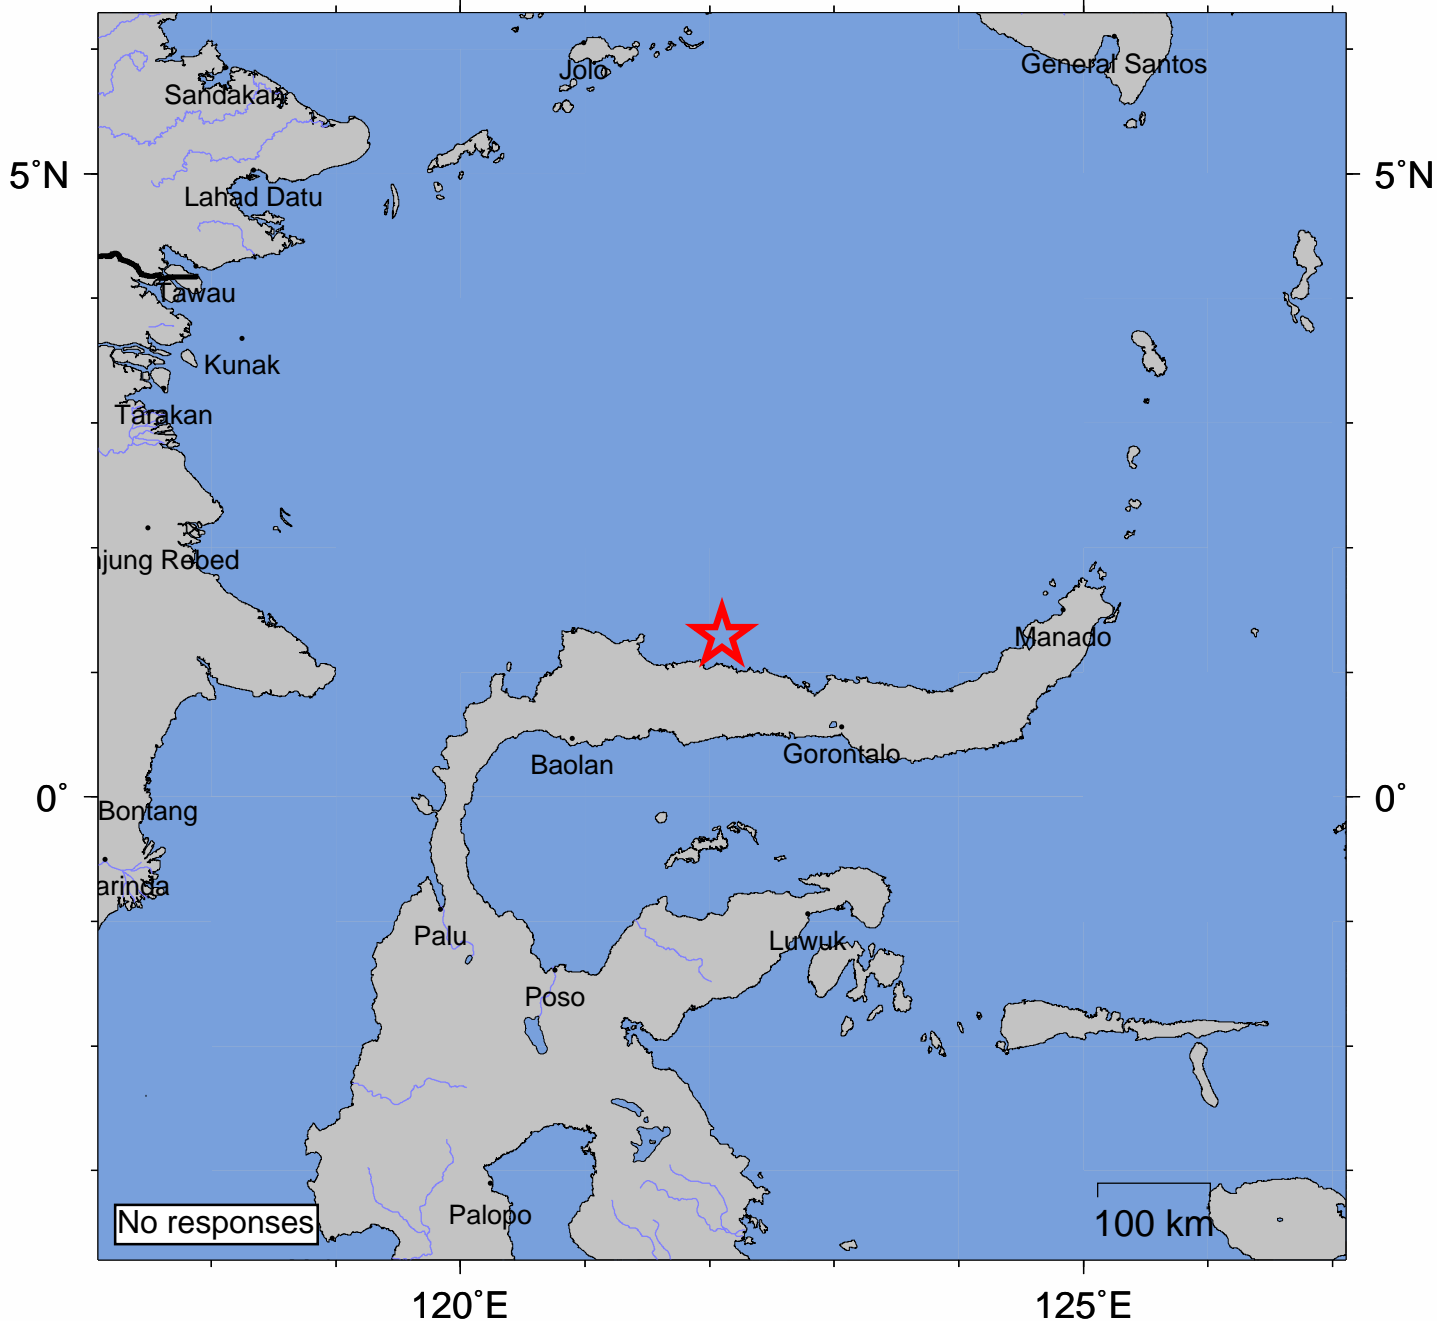

USGS Community Internet Intensity Map MINAHASA, SULAWESI, INDONESIA

Nov 17 2008 01:02:32 UTC+8 1.2892N 122.1024E M7.3 Depth: 26 km ID:us2008zlbm

INTENSITY	I	II-III	IV	V	VI	VII	VIII	IX	X+
SHAKING	Not felt	Weak	Light	Moderate	Strong	Very strong	Severe	Violent	Extreme
DAMAGE	none	none	none	Very light	Light	Moderate	Moderate/Heavy	Heavy	V. Heavy