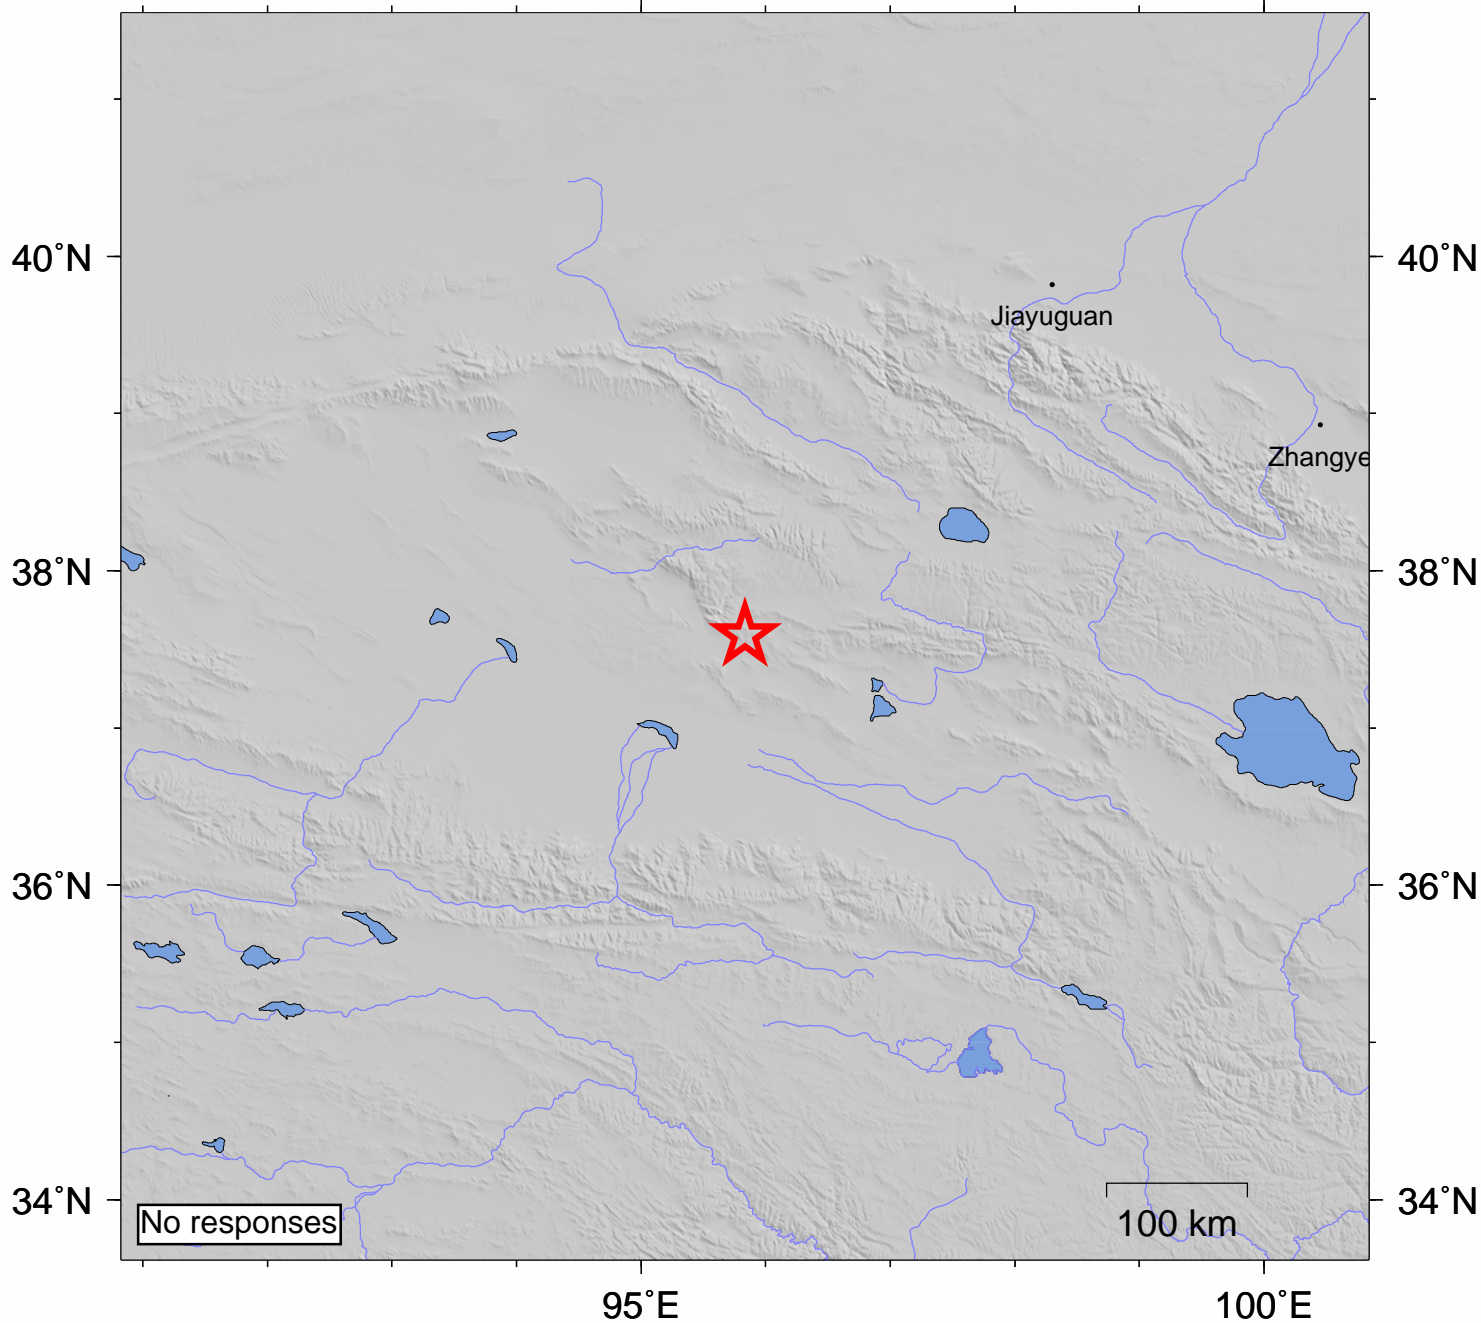

USGS Community Internet Intensity Map NORTHERN QINGHAI, CHINA

Nov 10 2008 09:22:02 UTC+8 37.5875N 95.8334E M6.3 Depth: 16 km ID:us2008zfae

INTENSITY	I	II-III	IV	V	VI	VII	VIII	IX	X+
SHAKING	Not felt	Weak	Light	Moderate	Strong	Very strong	Severe	Violent	Extreme
DAMAGE	none	none	none	Very light	Light	Moderate	Moderate/Heavy	Heavy	V. Heavy