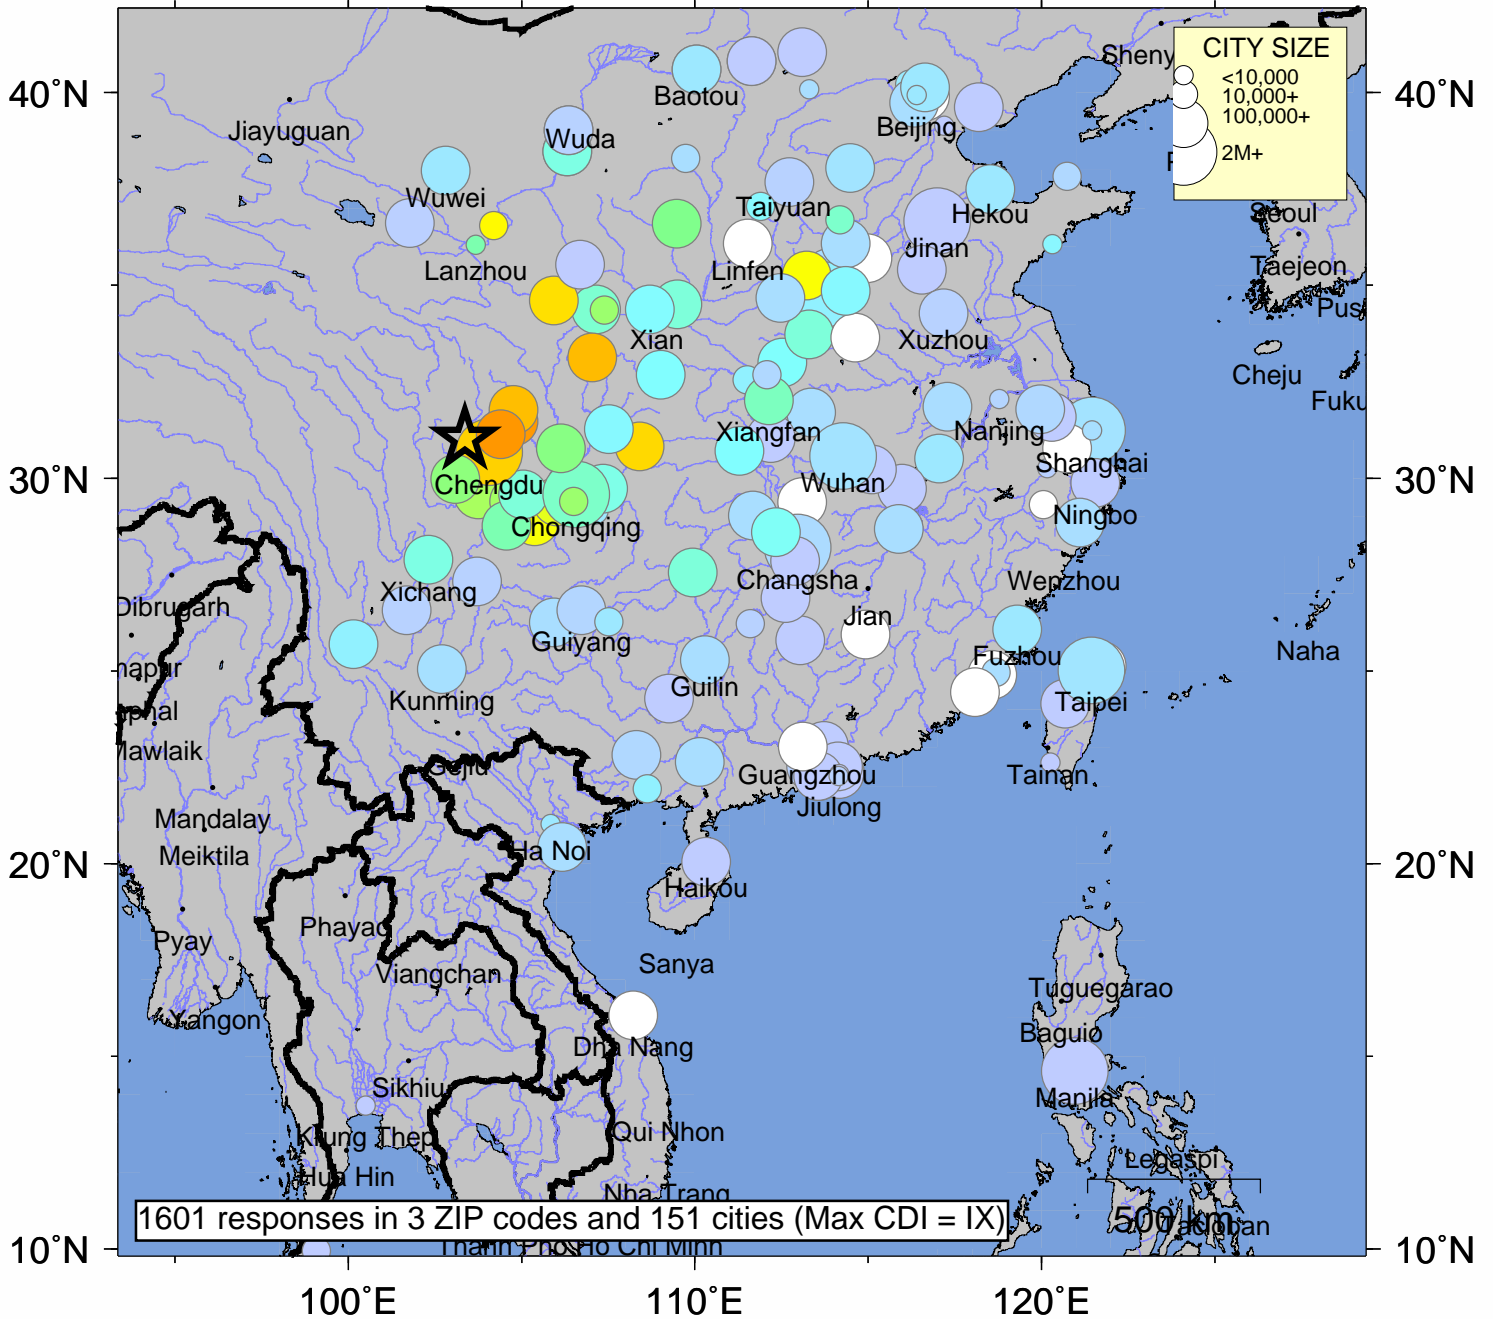

USGS Community Internet Intensity Map EASTERN SICHUAN, CHINA

May 12 2008 14:28:01 UTC+8 31.0155N 103.3651E M7.9 Depth: 19 km ID:us2008ryan

INTENSITY	I	II-III	IV	V	VI	VII	VIII	IX	X+
SHAKING	Not felt	Weak	Light	Moderate	Strong	Very strong	Severe	Violent	Extreme
DAMAGE	none	none	none	Very light	Light	Moderate	Moderate/Heavy	Heavy	V. Heavy