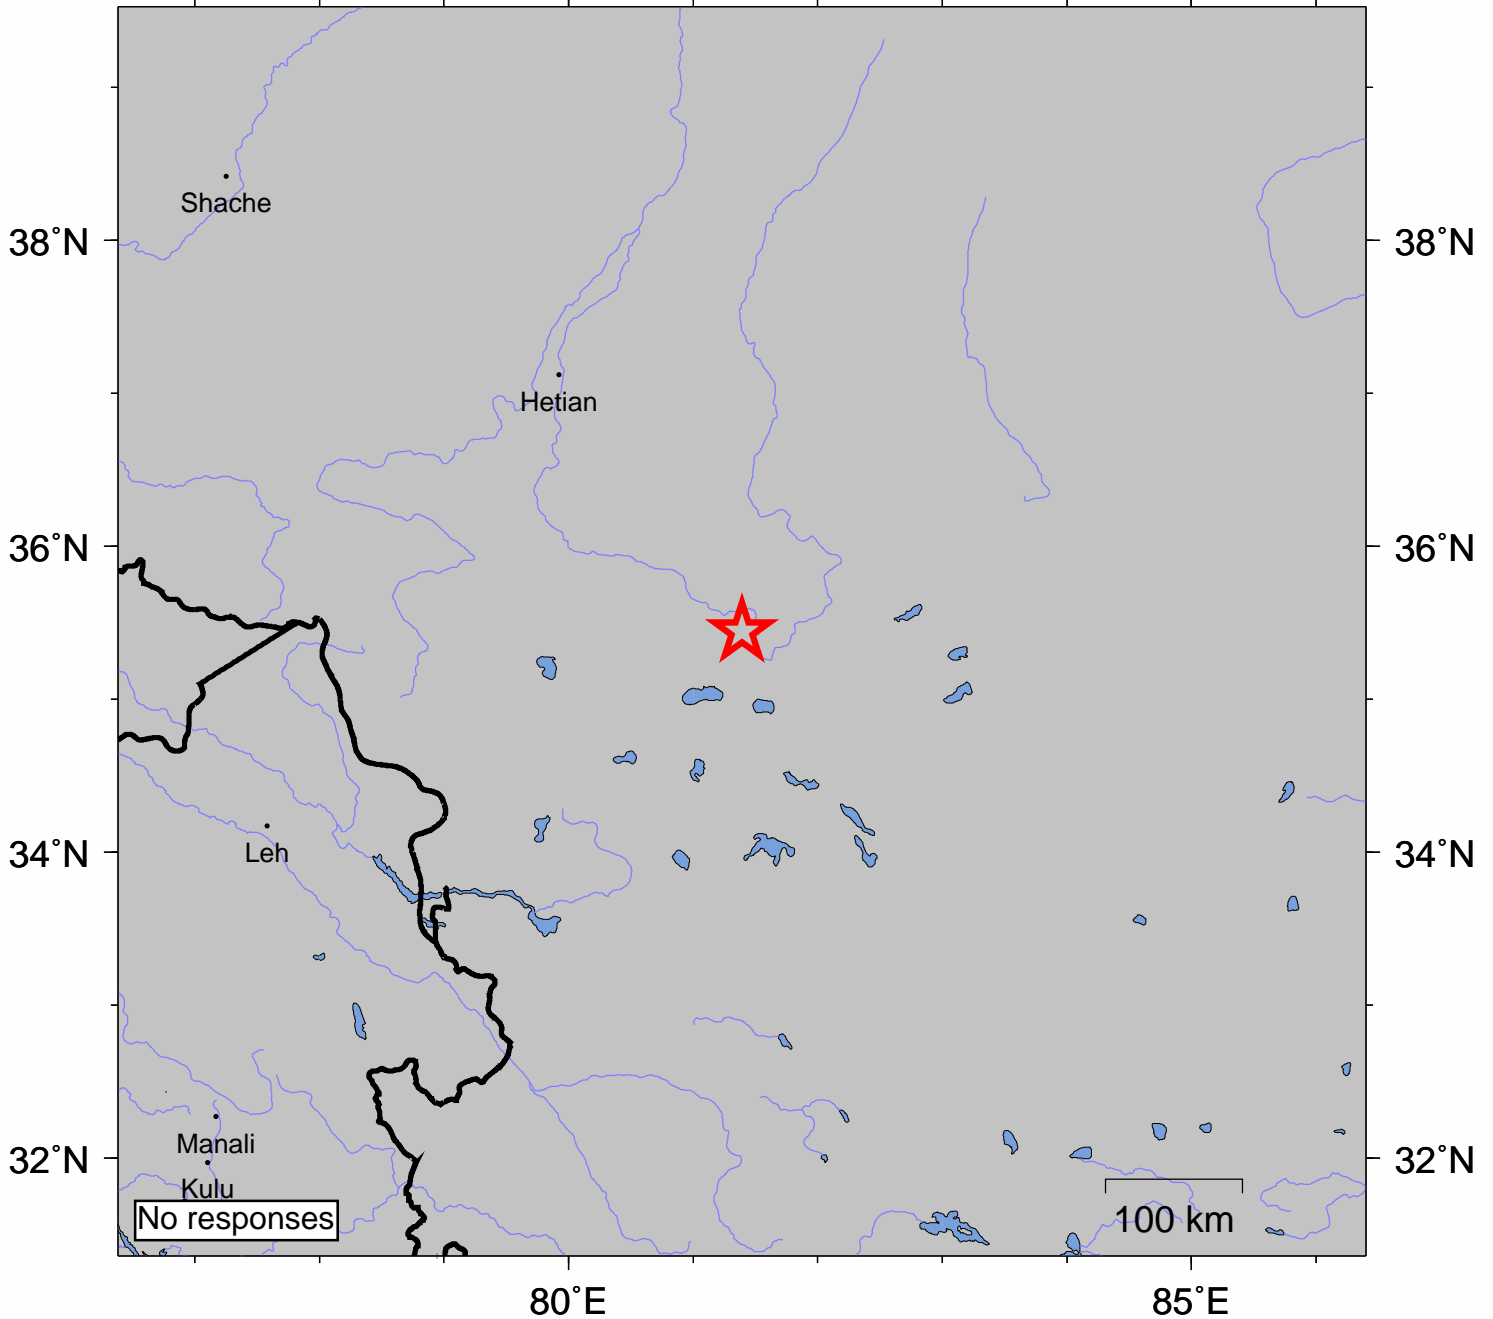

# USGS Community Internet Intensity Map XINJIANG-XIZANG BORDER REGION

Mar 21 2008 06:33:00 UTC+8 35.4446N 81.3924E M7.2 Depth: 37 km ID:us2008pvcl

INTENSITY	I	II-III	IV	V	VI	VII	VIII	IX	X+
SHAKING	Not felt	Weak	Light	Moderate	Strong	Very strong	Severe	Violent	Extreme
DAMAGE	none	none	none	Very light	Light	Moderate	Moderate/Heavy	Heavy	V. Heavy