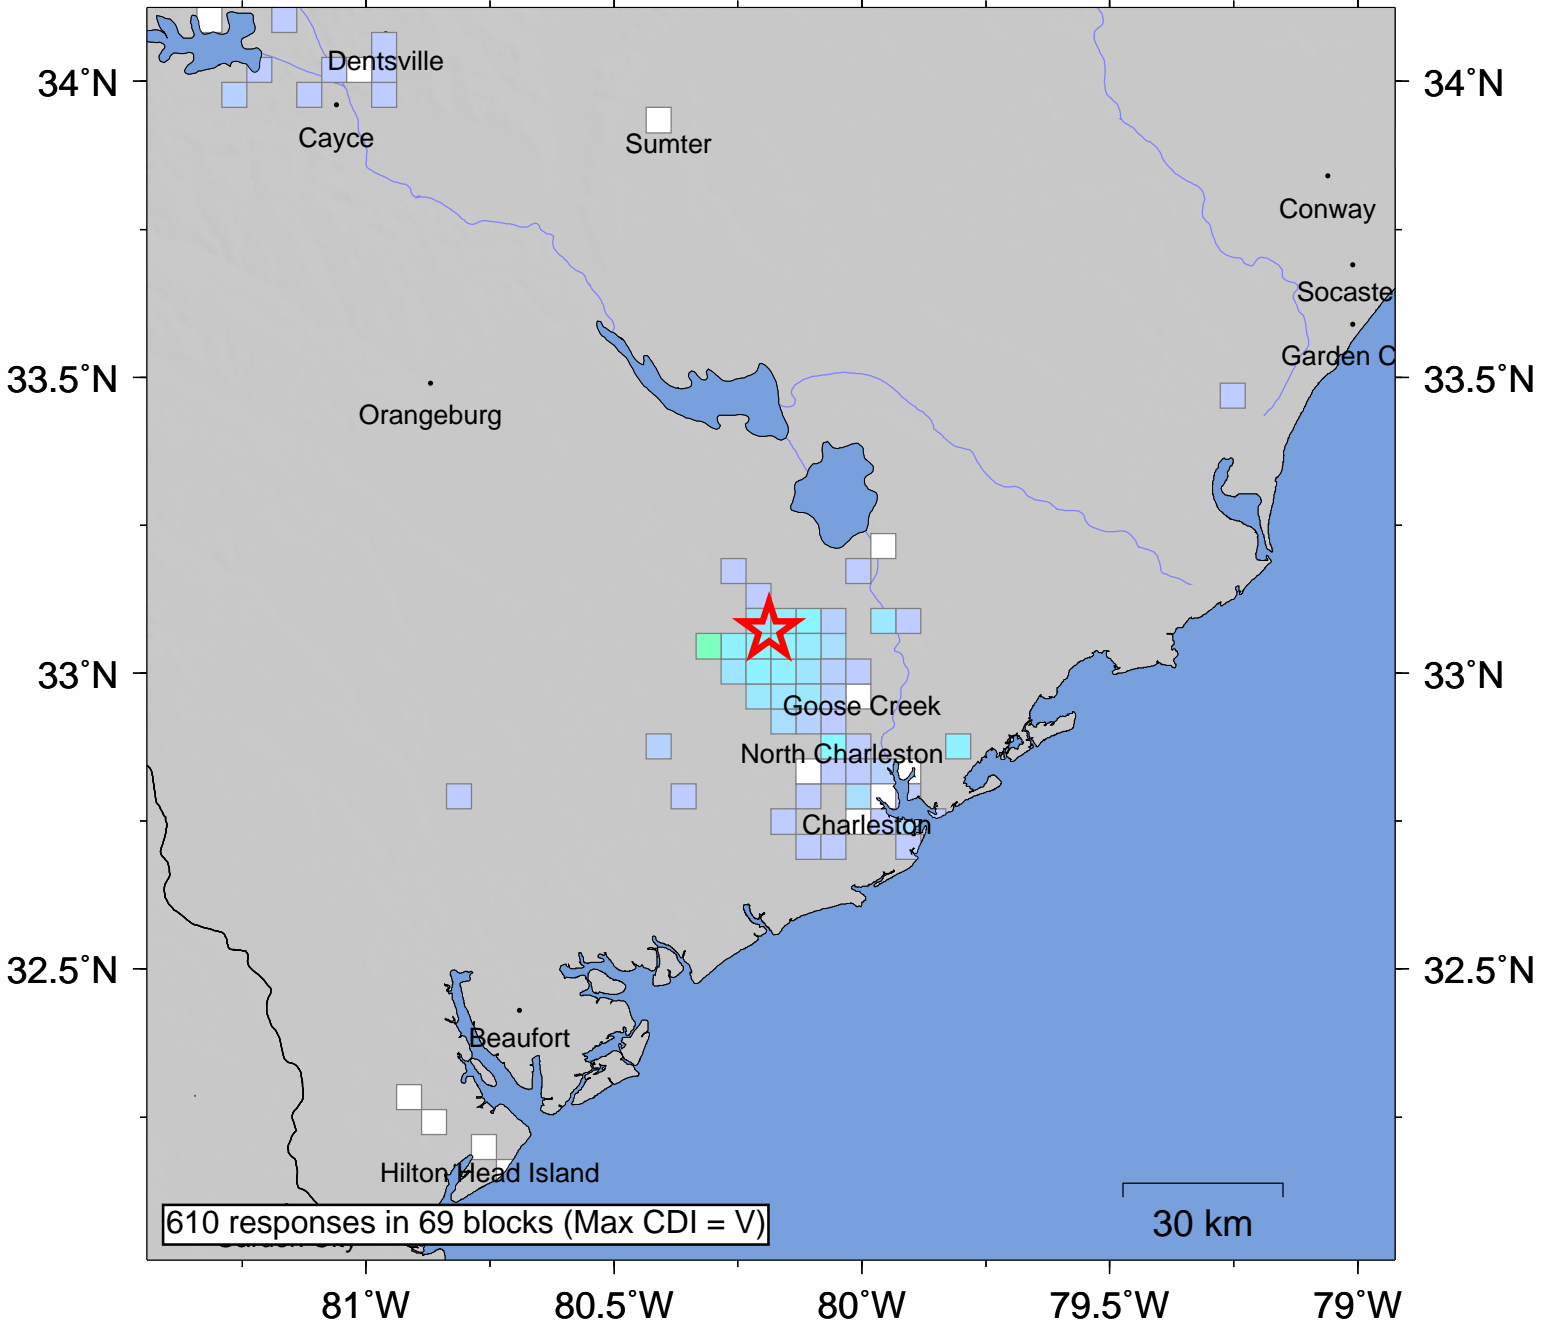

# USGS Community Internet Intensity Map SOUTH CAROLINA

Dec 16 2008 07:42:17 EST 33.072N 80.1872W M3.6 Depth: 15 km ID:us2008arar

INTENSITY	I	II-III	IV	V	VI	VII	VIII	IX	X+
SHAKING	Not felt	Weak	Light	Moderate	Strong	Very strong	Severe	Violent	Extreme
DAMAGE	none	none	none	Very light	Light	Moderate	Moderate/Heavy	Heavy	V. Heavy