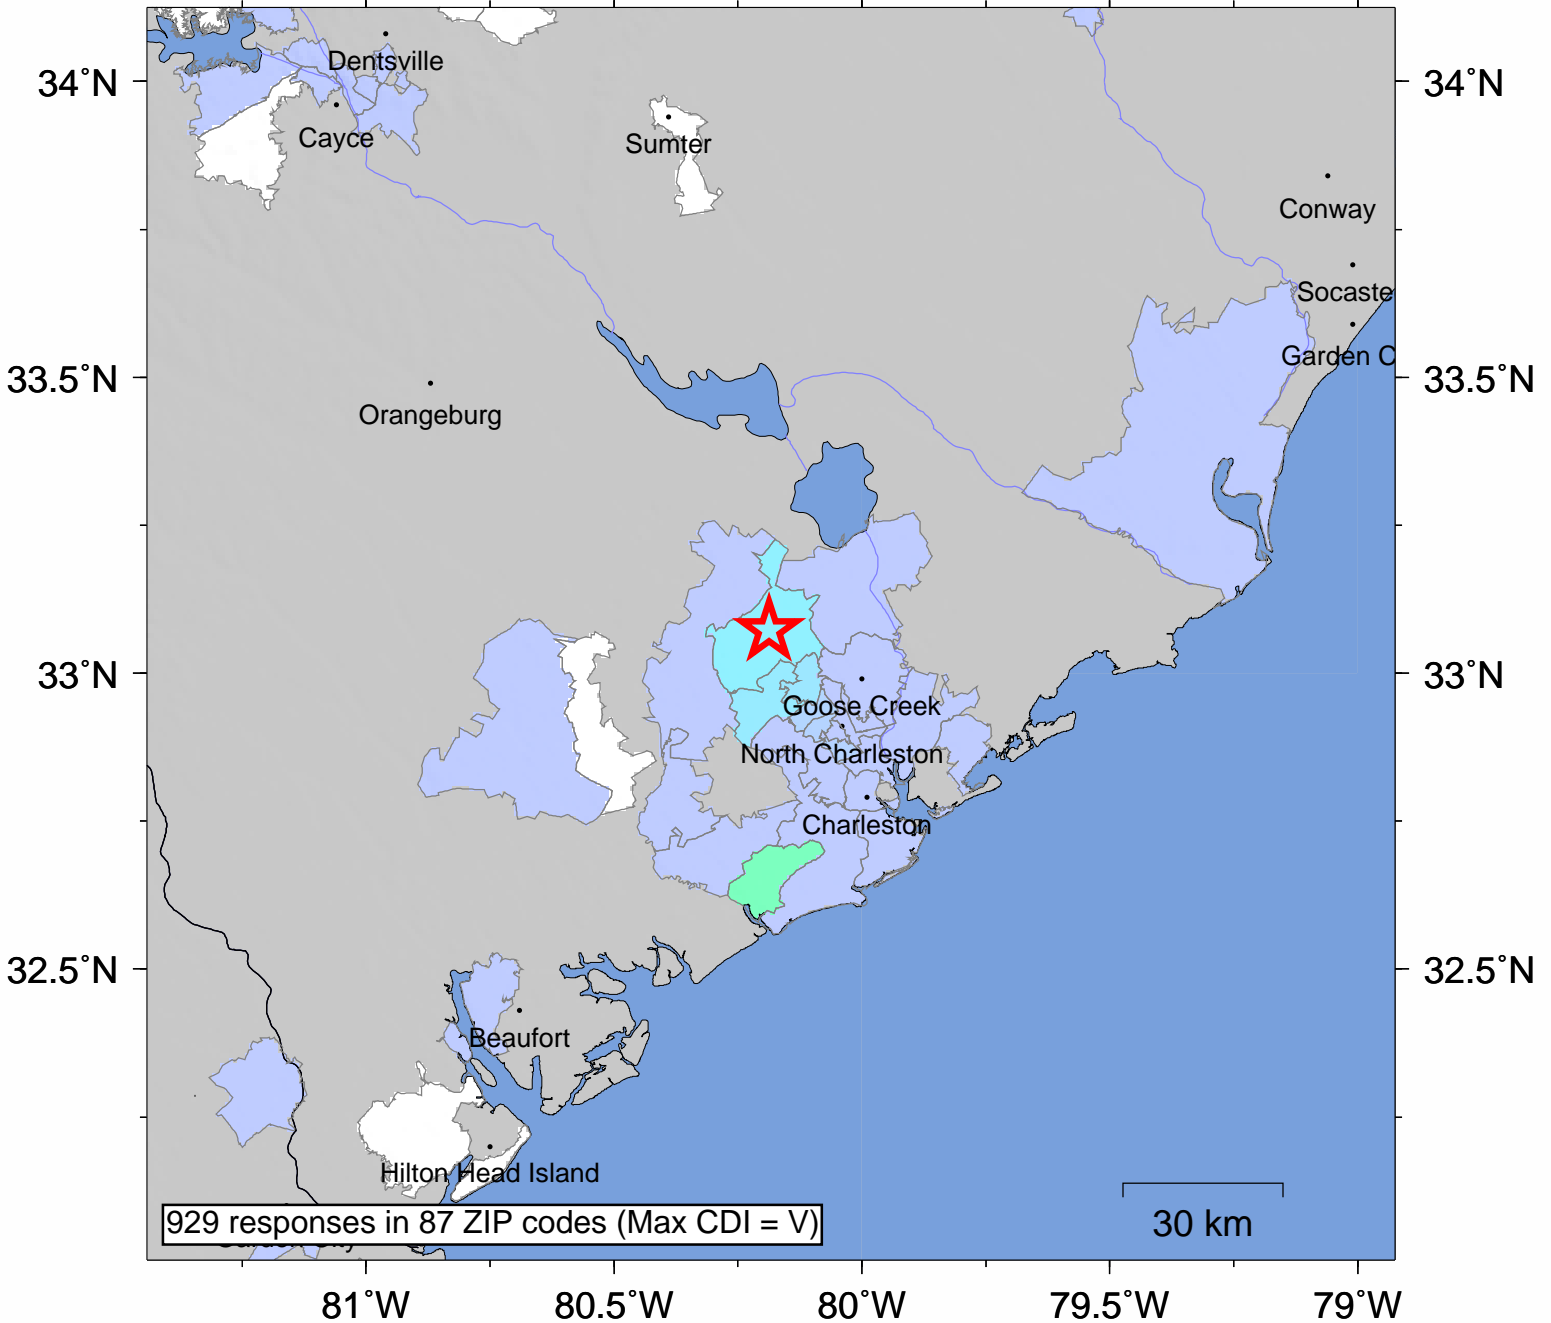

USGS Community Internet Intensity Map SOUTH CAROLINA

Dec 16 2008 07:42:17 EST 33.072N 80.1872W M3.6 Depth: 15 km ID:us2008arar

INTENSITY	I	II-III	IV	V	VI	VII	VIII	IX	X+
SHAKING	Not felt	Weak	Light	Moderate	Strong	Very strong	Severe	Violent	Extreme
DAMAGE	none	none	none	Very light	Light	Moderate	Moderate/Heavy	Heavy	V. Heavy