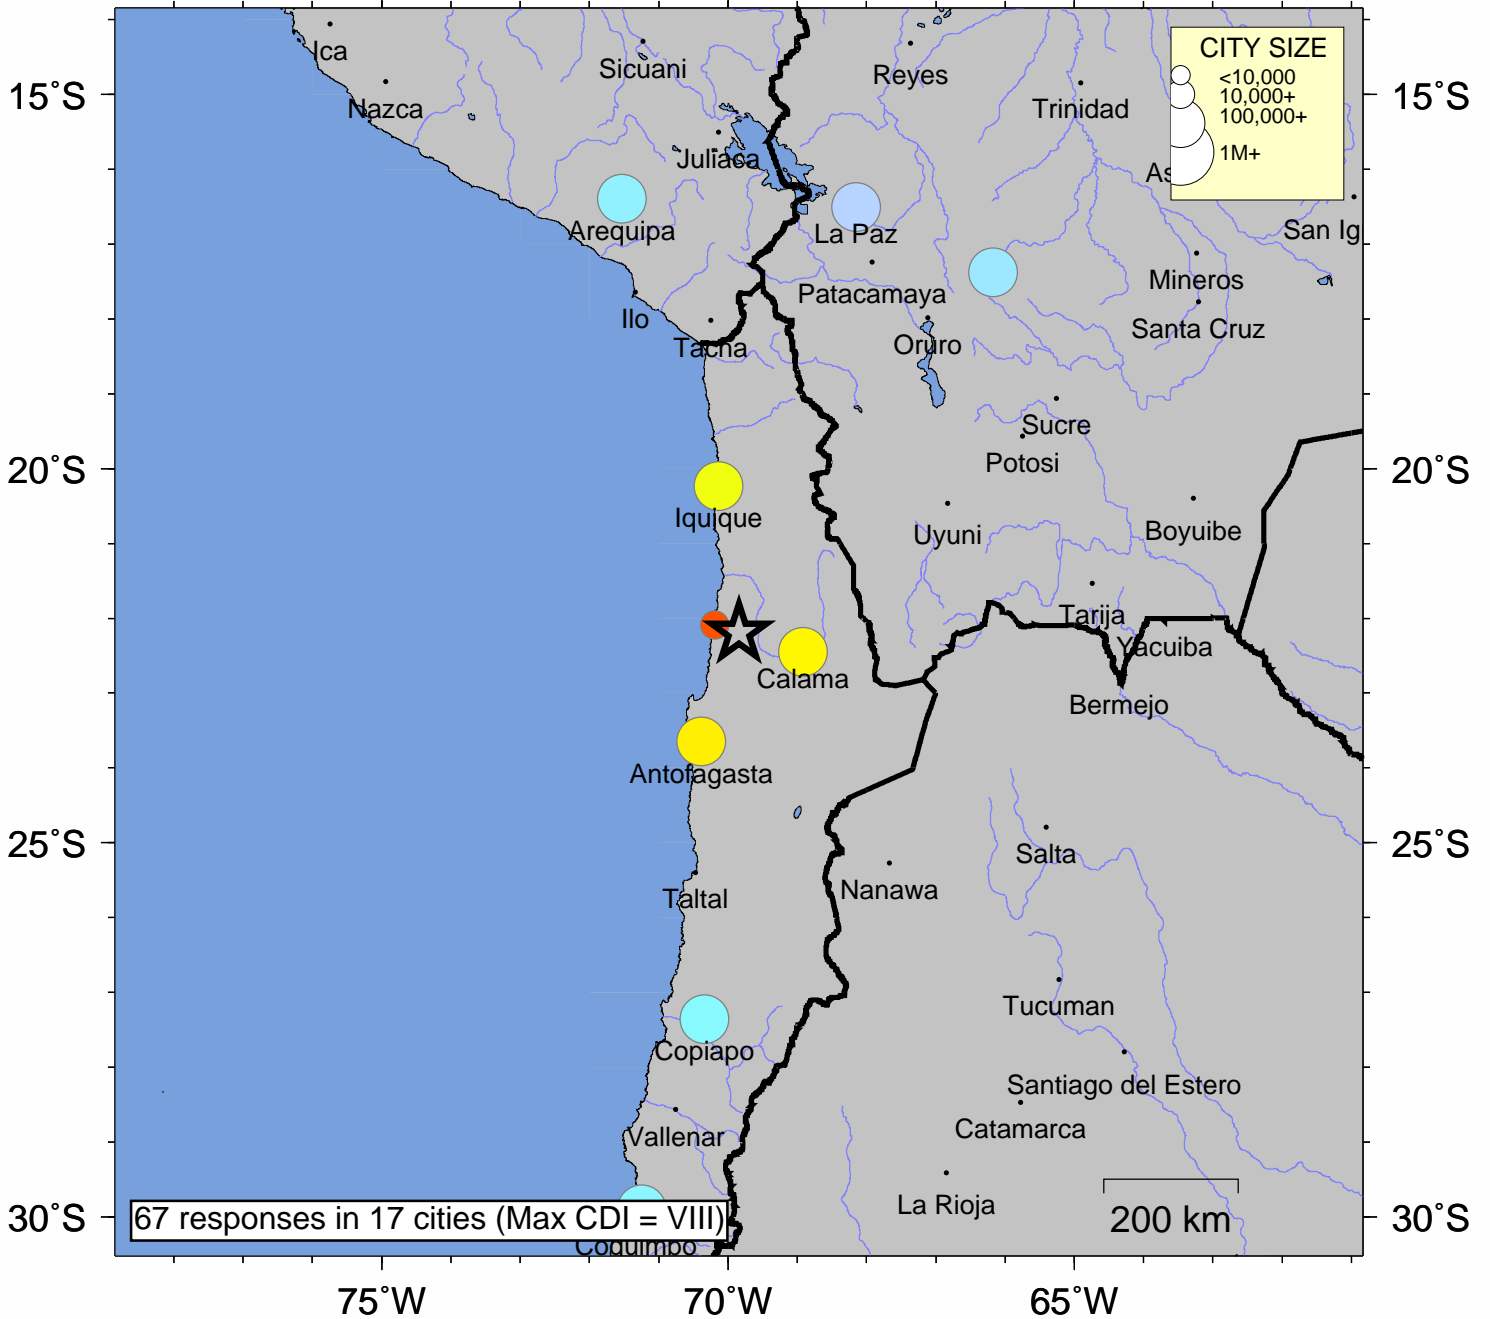

# USGS Community Internet Intensity Map ANTOFAGASTA, CHILE

Nov 14 2007 12:40:53 UTC-3 22.1891S 69.8433W M7.7 Depth: 40 km ID:us2007jsat

INTENSITY	I	II-III	IV	V	VI	VII	VIII	IX	X+
SHAKING	Not felt	Weak	Light	Moderate	Strong	Very strong	Severe	Violent	Extreme
DAMAGE	none	none	none	Very light	Light	Moderate	Moderate/Heavy	Heavy	V. Heavy