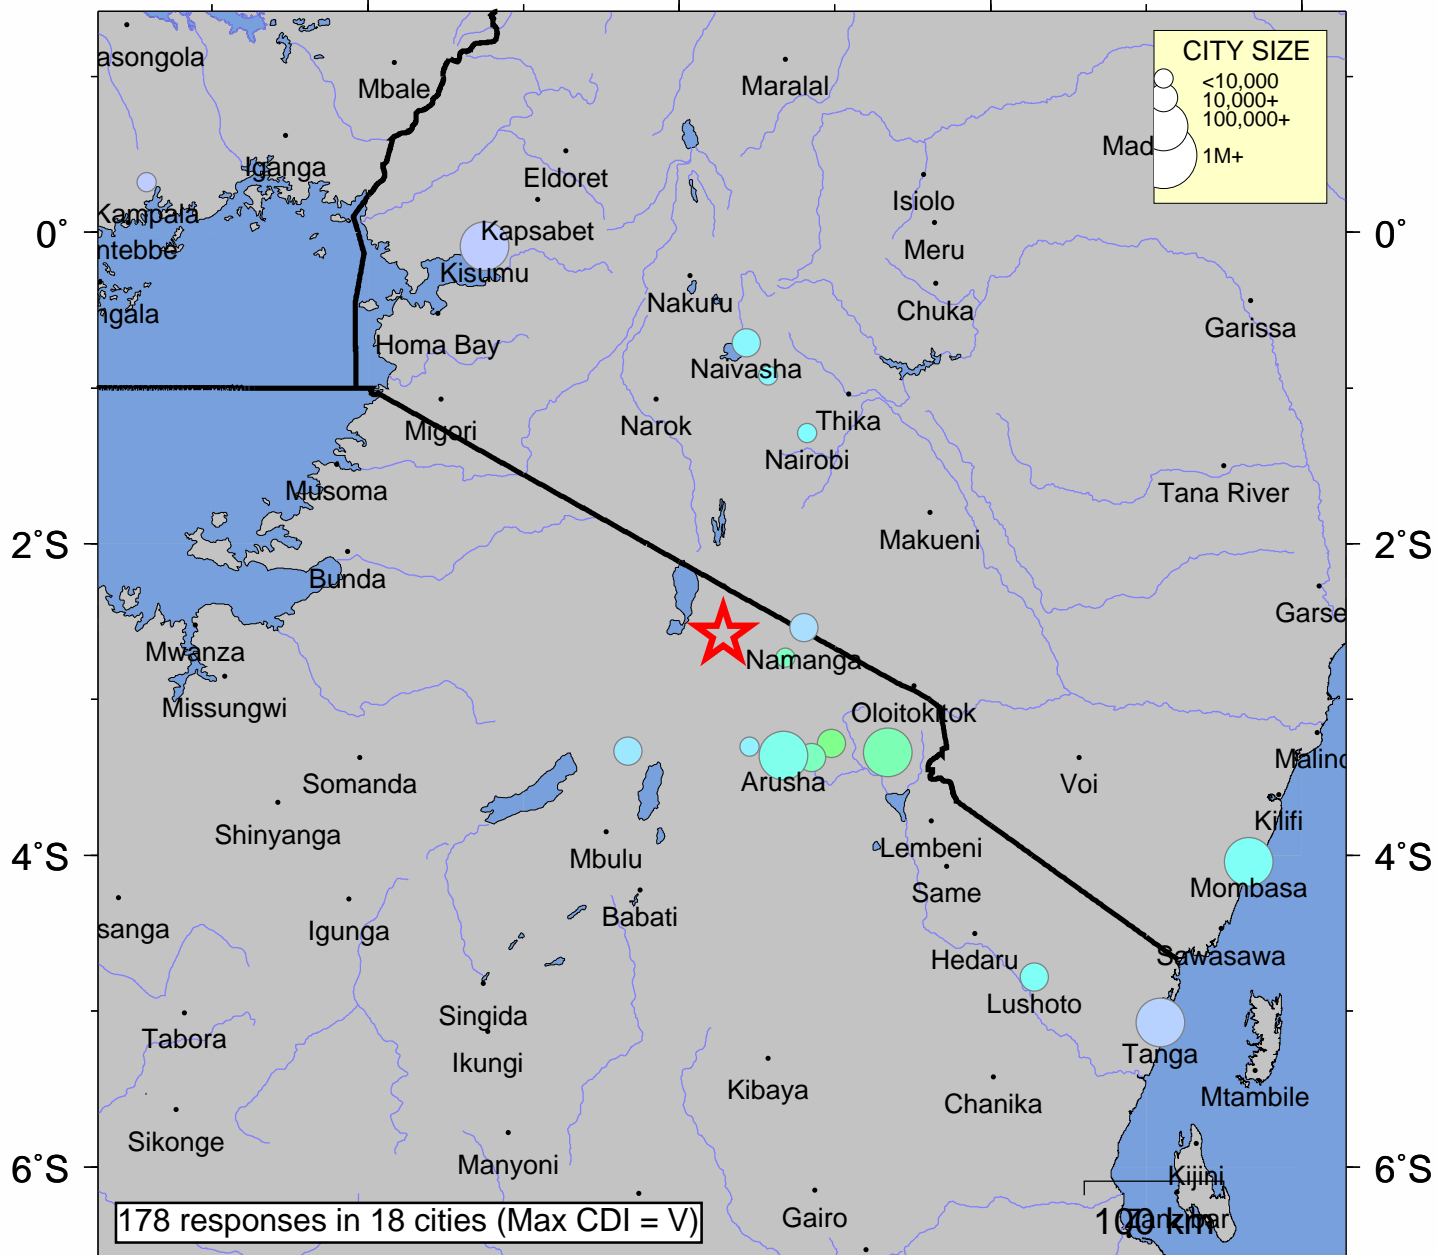

USGS Community Internet Intensity Map TANZANIA

Jul 17 2007 17:10:43 UTC+3 2.5828S 36.2829E M6.0 Depth: 10 km ID:us2007exbe

	34°E	36°E	38°E	40°E					
INTENSITY	I	II-III	IV	V	VI	VII	VIII	IX	X+
SHAKING	Not felt	Weak	Light	Moderate	Strong	Very strong	Severe	Violent	Extreme
DAMAGE	none	none	none	Very light	Light	Moderate	Moderate/Heavy	Heavy	V. Heavy