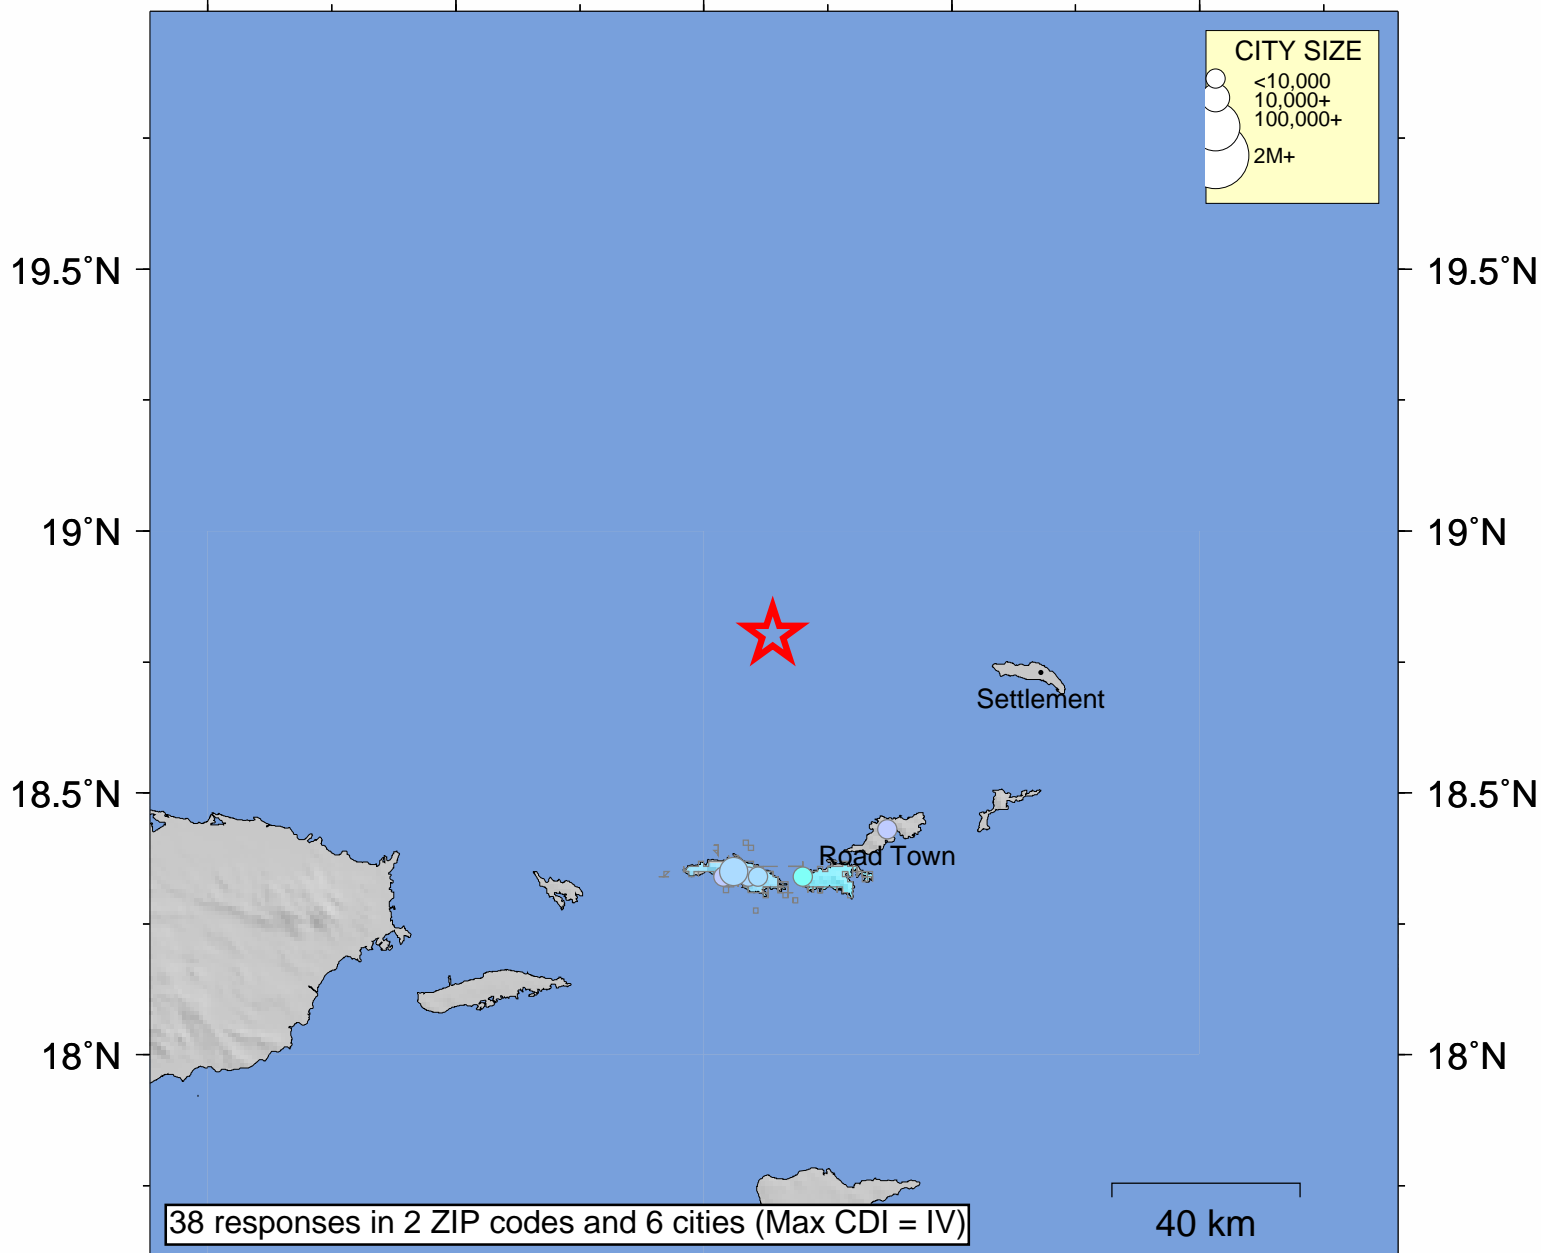

USGS Community Internet Intensity Map VIRGIN ISLANDS REGION

Oct 24 2009 15:08:03 local 18.8017N 64.8607W M3.6 Depth: 34 km ID:prp0929708

66°W 65.5°W 65°W 64.5°W 64°W

INTENSITY	I	II-III	IV	V	VI	VII	VIII	IX	X+
SHAKING	Not felt	Weak	Light	Moderate	Strong	Very strong	Severe	Violent	Extreme
DAMAGE	none	none	none	Very light	Light	Moderate	Moderate/Heavy	Heavy	V. Heavy