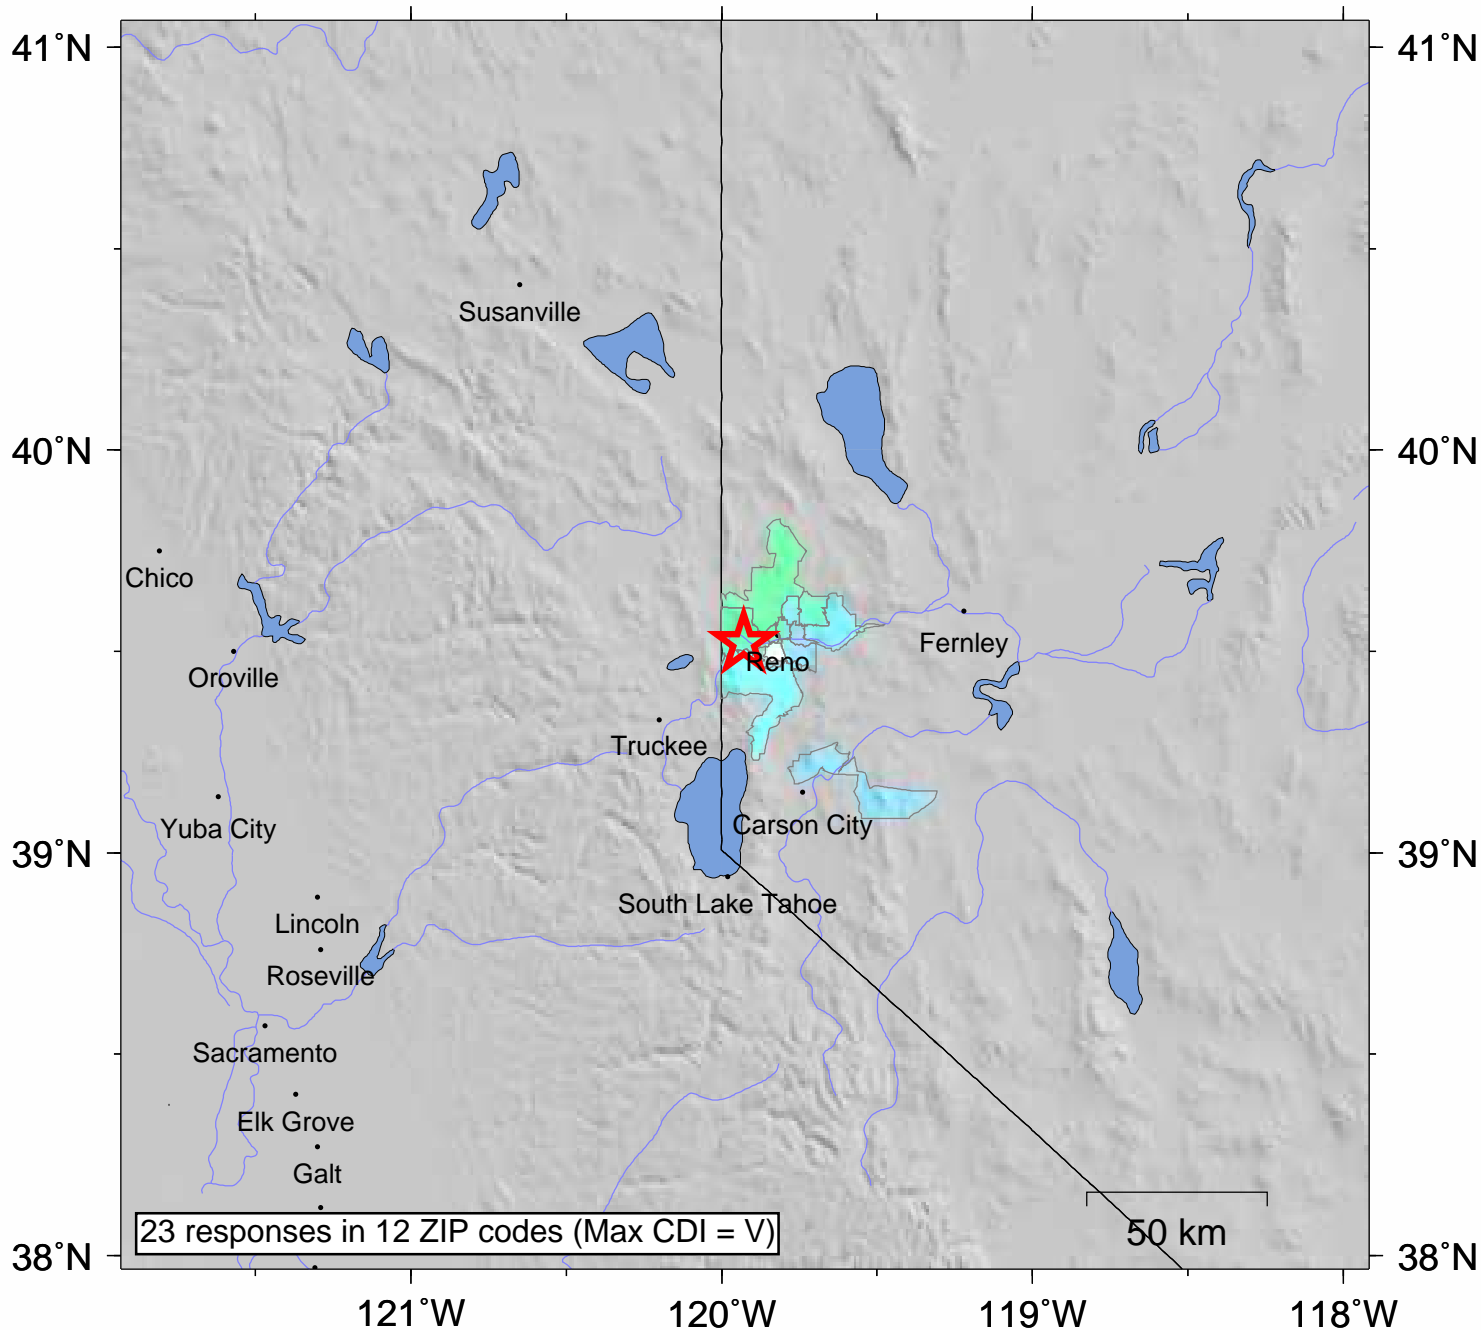

USGS Community Internet Intensity Map NEVADA

Apr 25 2008 23:40:11 PDT 39.52N 119.93W M4.7 Depth: 30 km ID:nn00242554

INTENSITY	I	II-III	IV	V	VI	VII	VIII	IX	X+
SHAKING	Not felt	Weak	Light	Moderate	Strong	Very strong	Severe	Violent	Extreme
DAMAGE	none	none	none	Very light	Light	Moderate	Moderate/Heavy	Heavy	V. Heavy