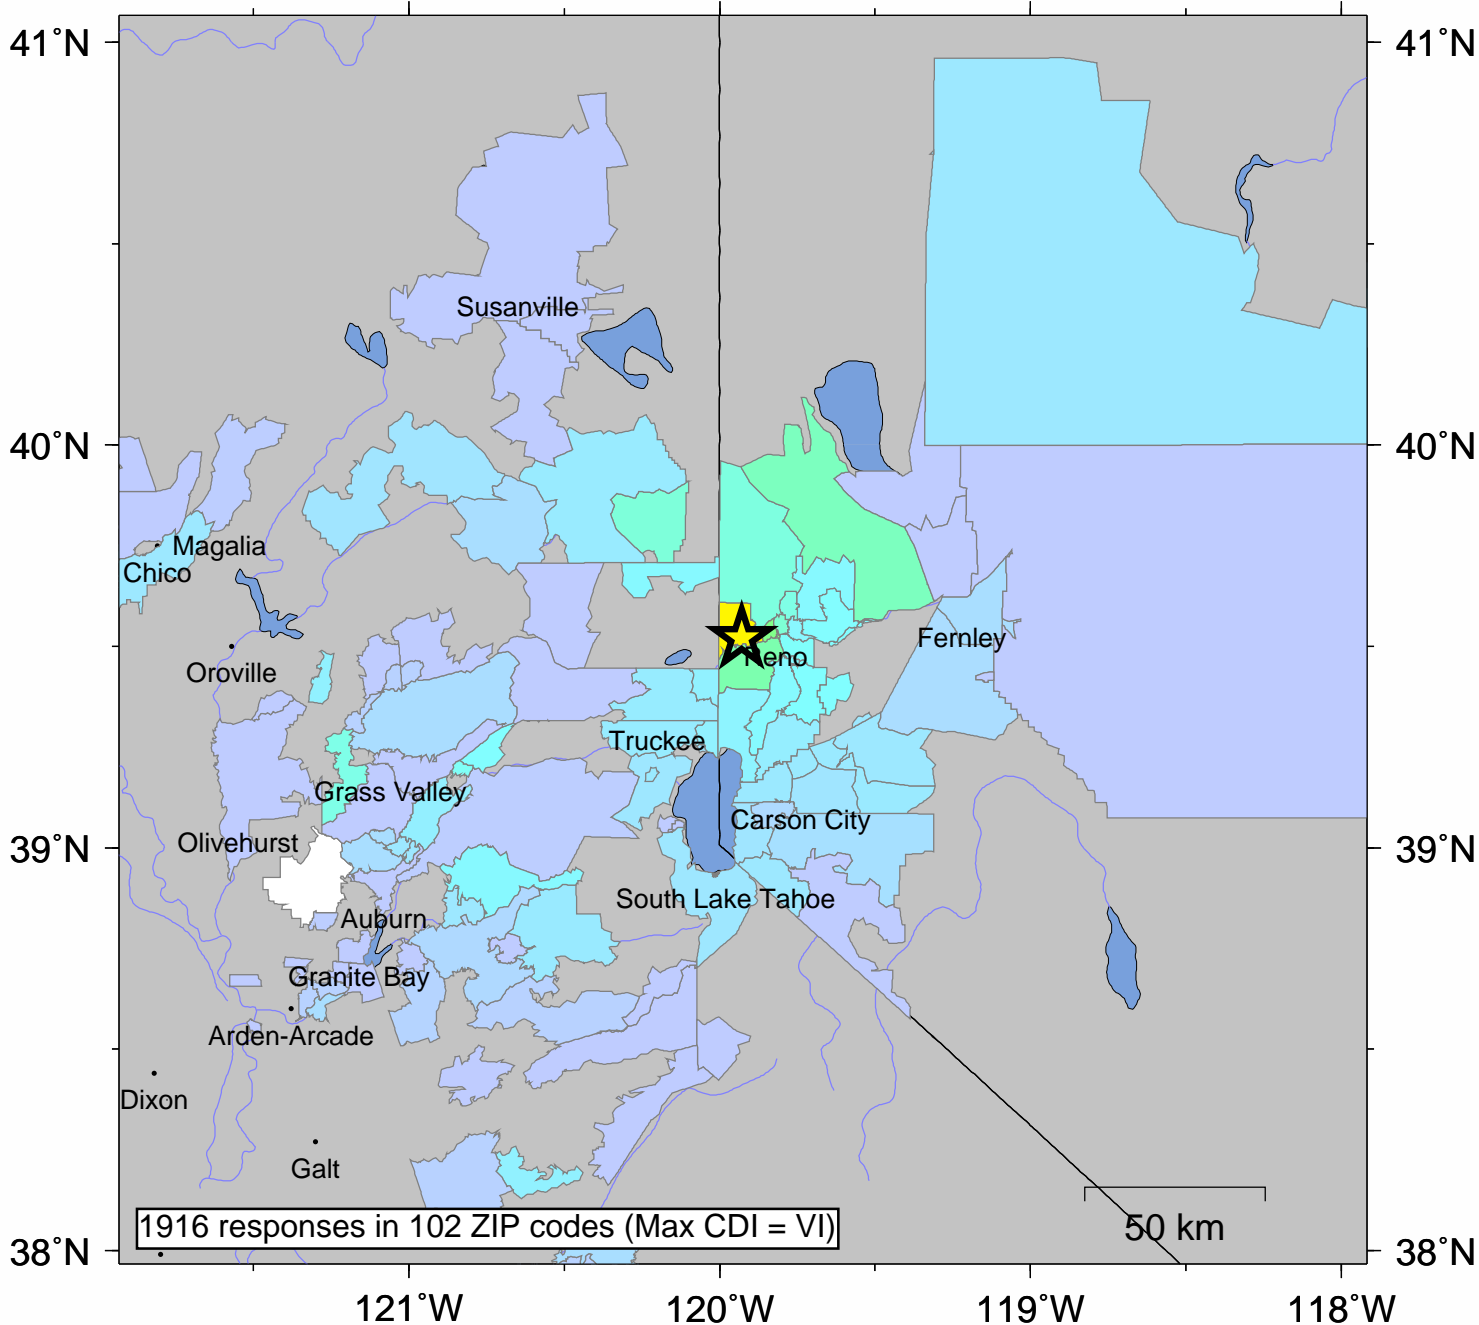

# USGS Community Internet Intensity Map NEVADA

Apr 25 2008 23:40:11 PDT 39.52N 119.93W M4.7 Depth: 30 km ID:nn00242554

1916 responses in 102 ZIP codes (Max CDI = VI)

50 km

INTENSITY	I	II-III	IV	V	VI	VII	VIII	IX	X+
SHAKING	Not felt	Weak	Light	Moderate	Strong	Very strong	Severe	Violent	Extreme
DAMAGE	none	none	none	Very light	Light	Moderate	Moderate/Heavy	Heavy	V. Heavy