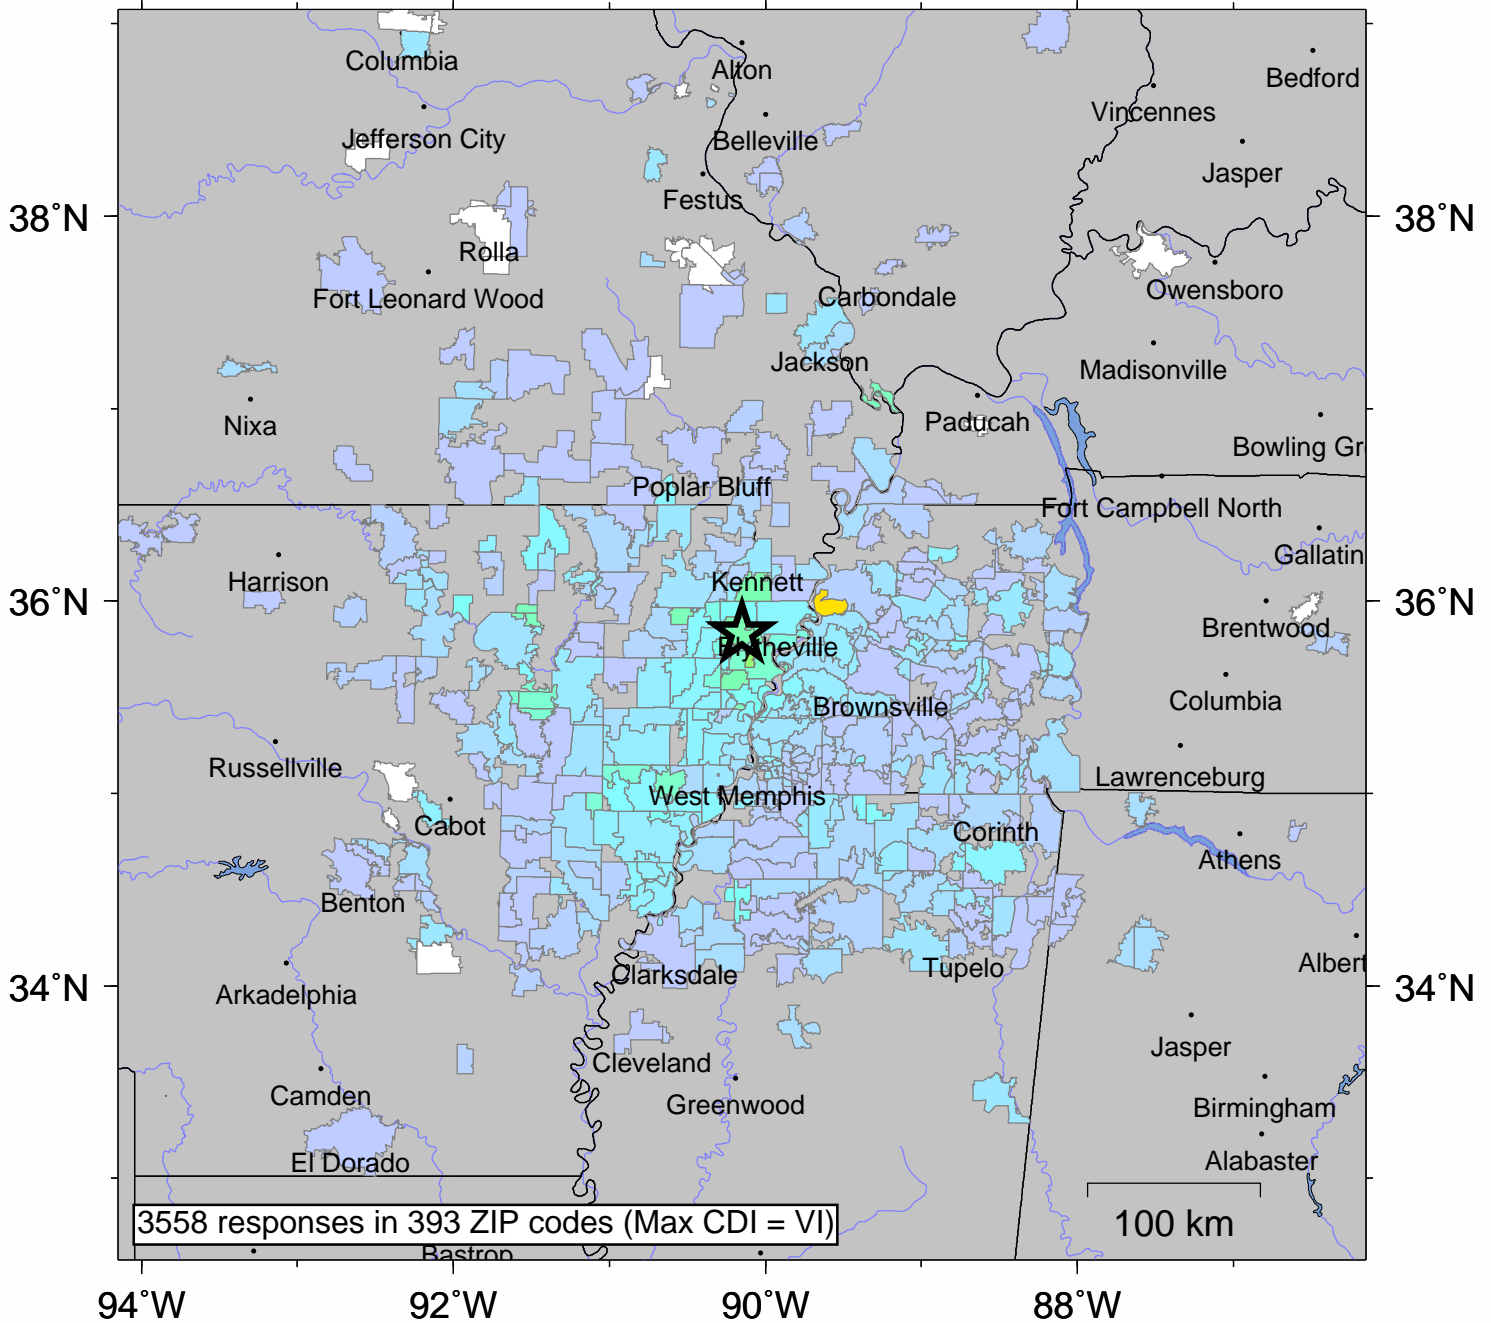

USGS Community Internet Intensity Map ARKANSAS

May 01 2005 07:37:32 CDT 35.83N 90.15W M4.1 Depth: 30 km ID:nmhw0501a

INTENSITY	I	II-III	IV	V	VI	VII	VIII	IX	X+
SHAKING	Not felt	Weak	Light	Moderate	Strong	Very strong	Severe	Violent	Extreme
DAMAGE	none	none	none	Very light	Light	Moderate	Moderate/Heavy	Heavy	V. Heavy