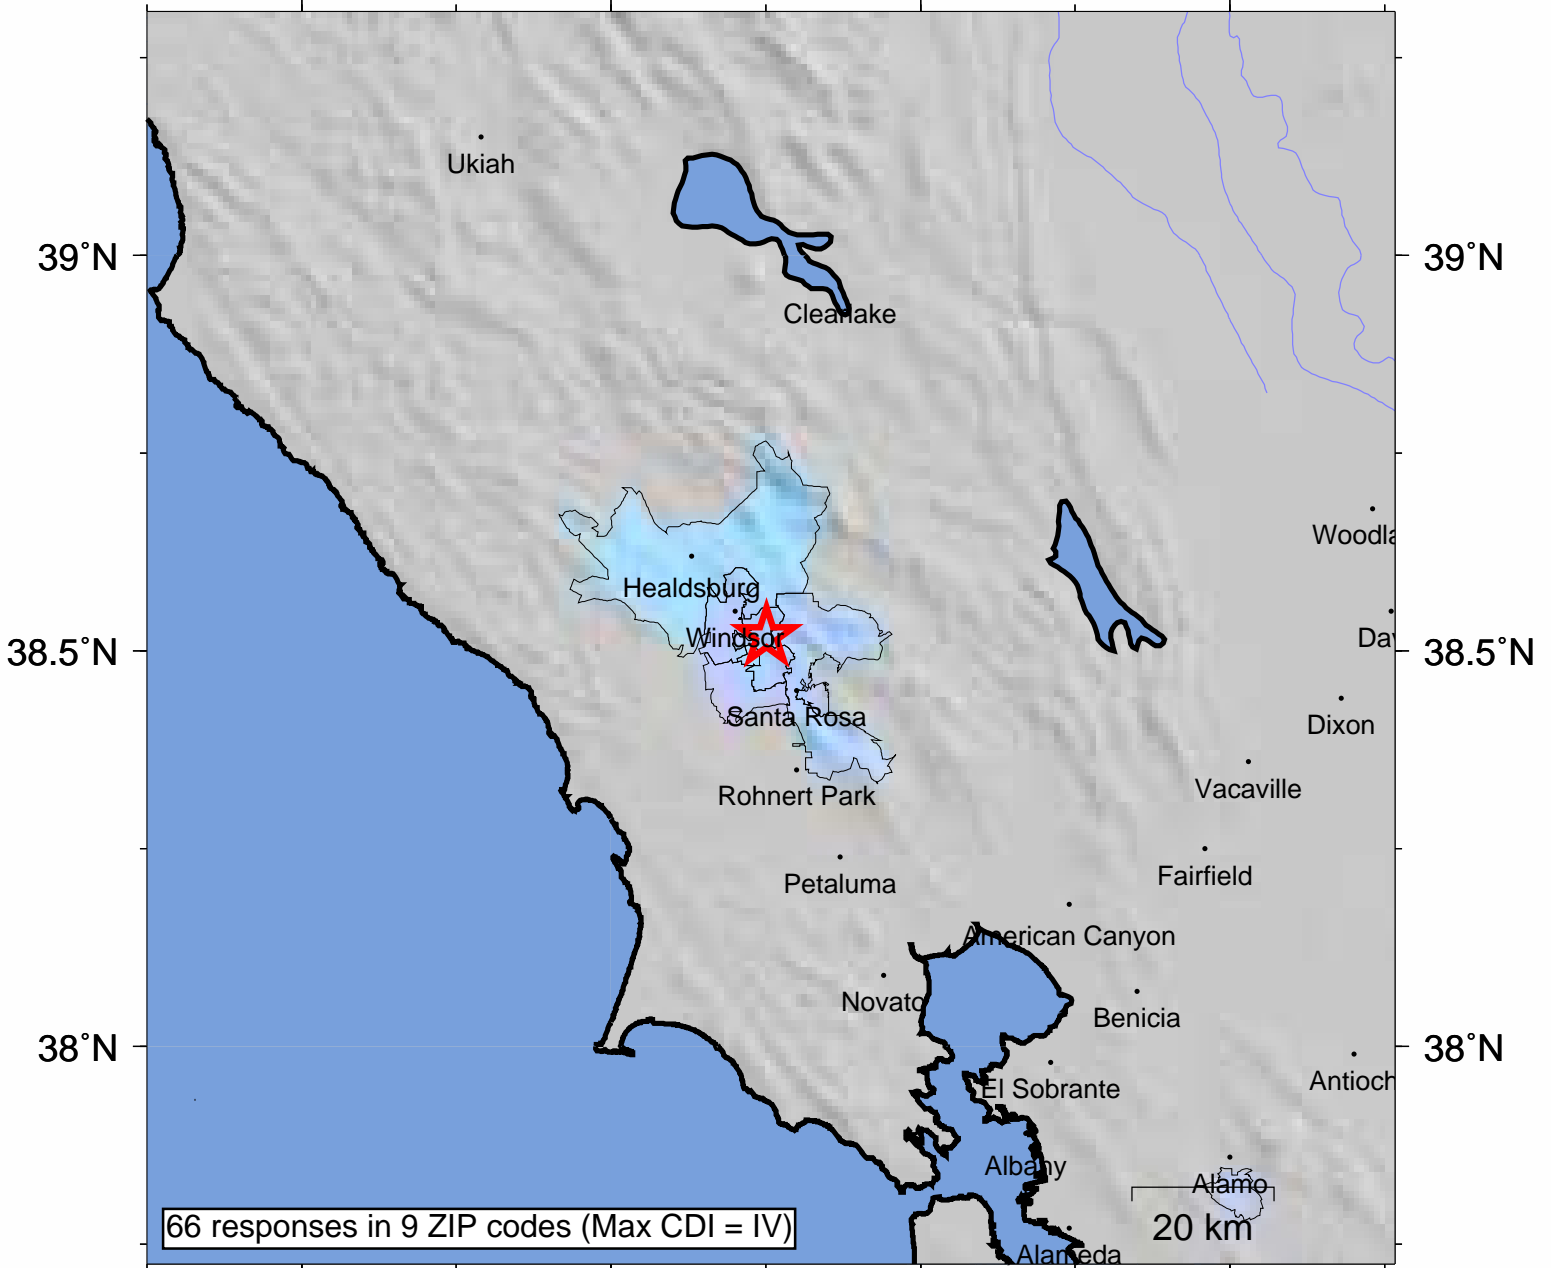

USGS Community Internet Intensity Map NORTHERN CALIFORNIA

Nov 12 2009 15:12:24 local 38.519N 122.7487W M2.3 Depth: 4 km ID:nc71313811

66 responses in 9 ZIP codes (Max CDI = IV)

	123.5°W	123°W	122.5°W	122°W					
INTENSITY	I	II-III	IV	V	VI	VII	VIII	IX	X+
SHAKING	Not felt	Weak	Light	Moderate	Strong	Very strong	Severe	Violent	Extreme
DAMAGE	none	none	none	Very light	Light	Moderate	Moderate/Heavy	Heavy	V. Heavy