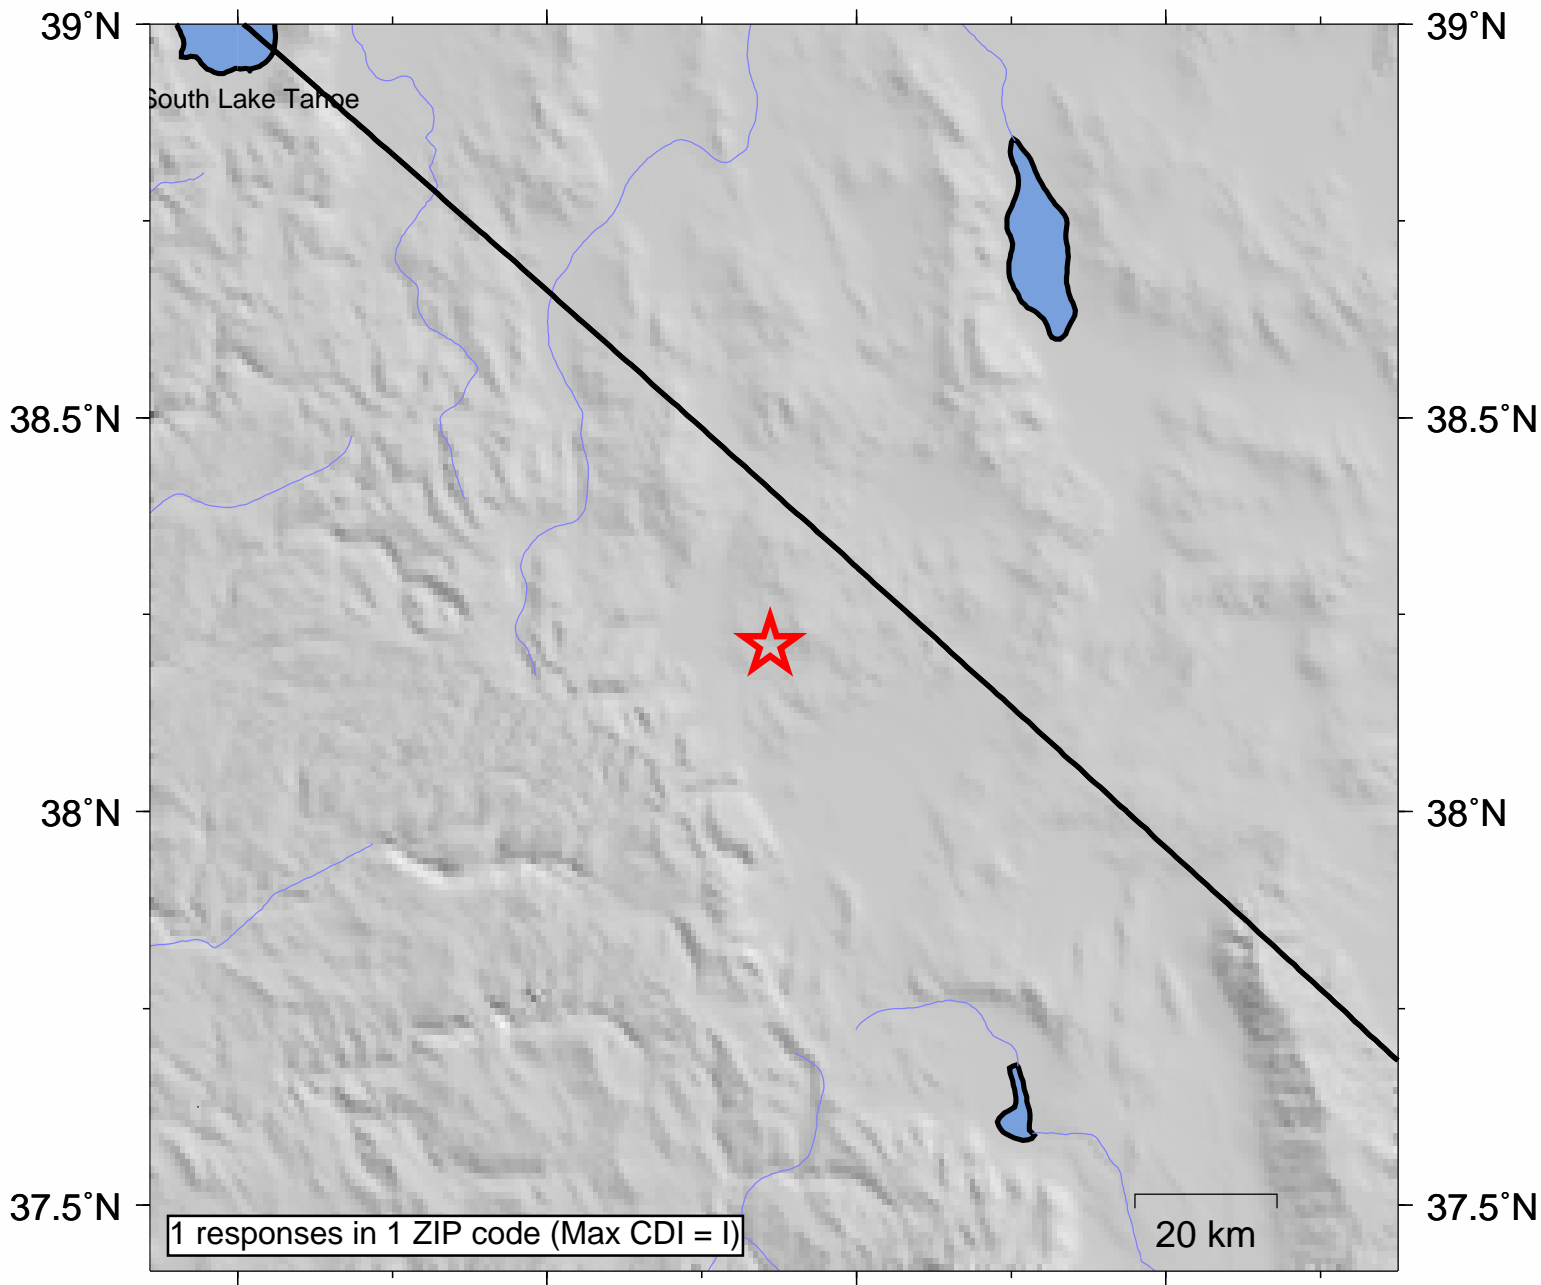

# USGS Community Internet Intensity Map CENTRAL CALIFORNIA

Oct 10 2009 09:48:58 local 38.2115N 119.1398W M2.2 Depth: 9 km ID:nc71297511

	120°W	119.5°W	119°W	118.5°W					
<b>INTENSITY</b>	I	II-III	IV	V	VI	VII	VIII	IX	X+
<b>SHAKING</b>	Not felt	Weak	Light	Moderate	Strong	Very strong	Severe	Violent	Extreme
<b>DAMAGE</b>	none	none	none	Very light	Light	Moderate	Moderate/Heavy	Heavy	V. Heavy