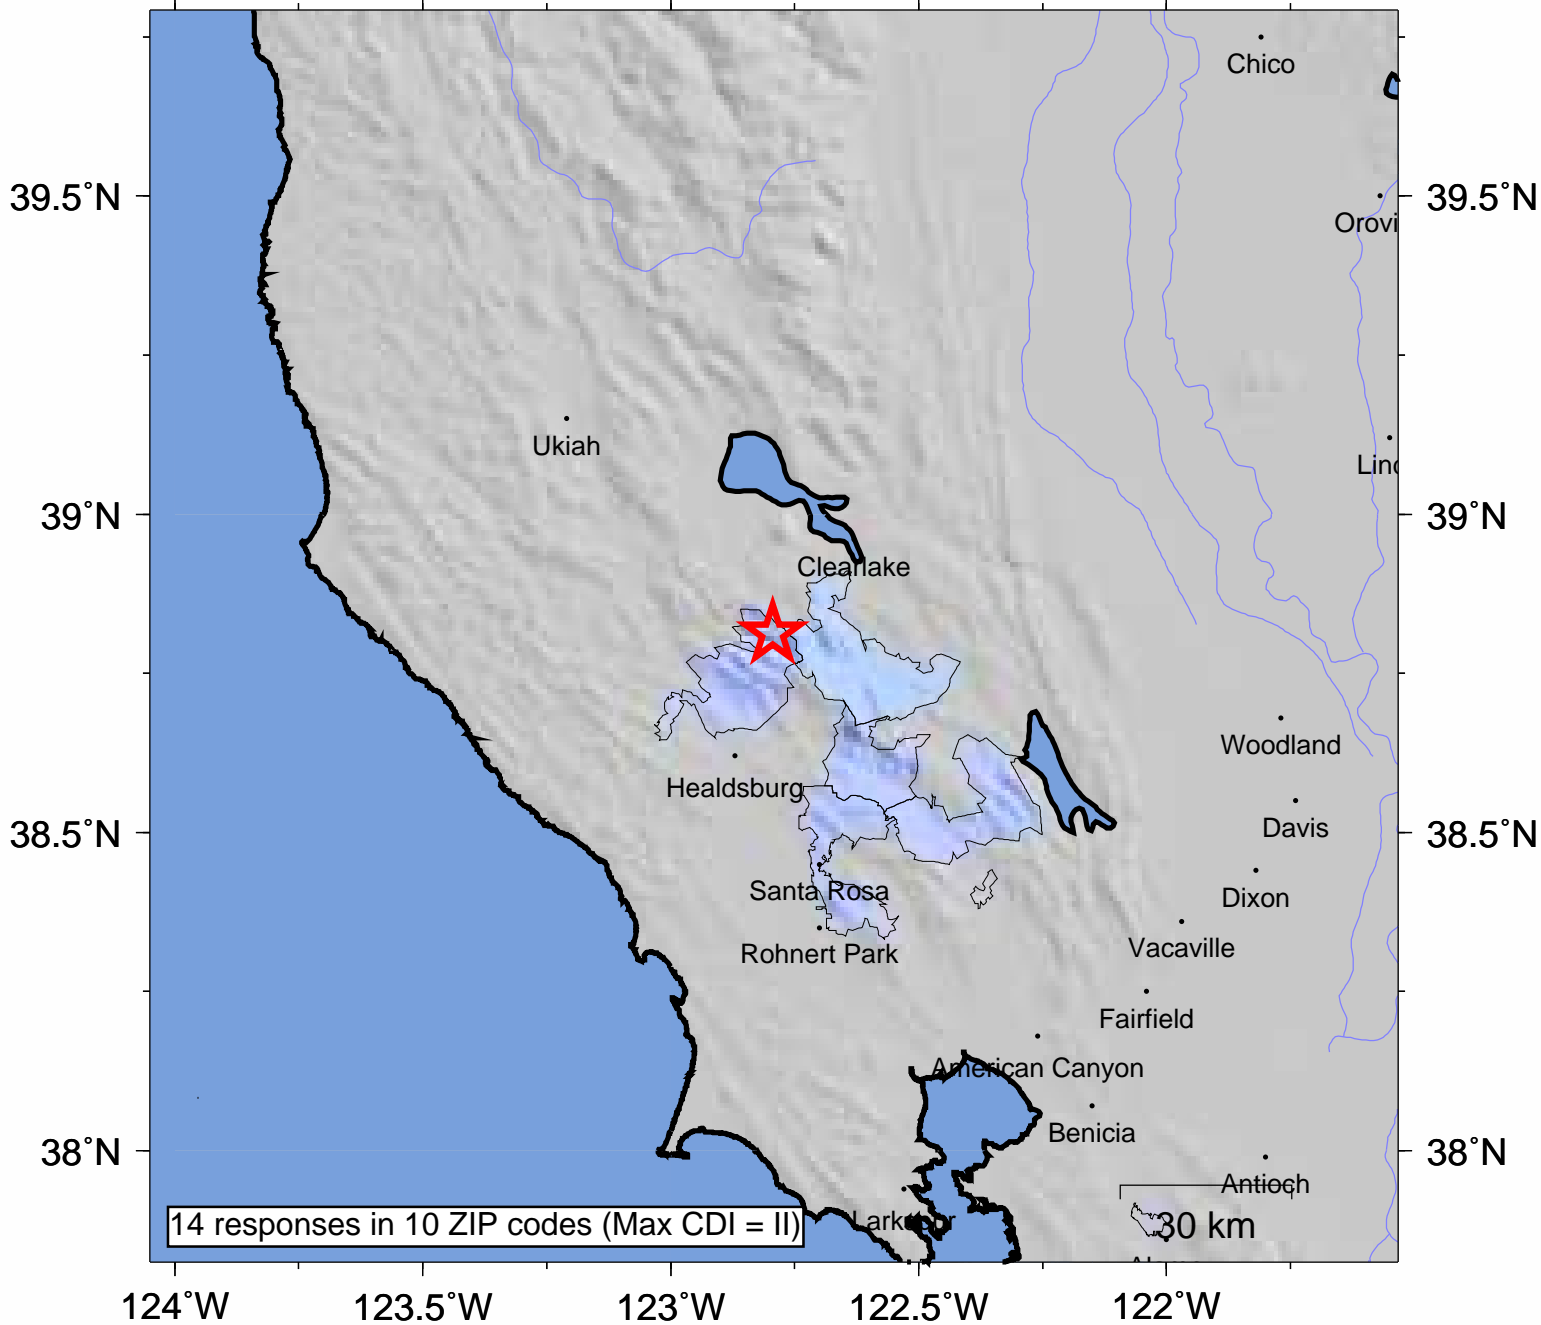

USGS Community Internet Intensity Map NORTHERN CALIFORNIA

Jul 1 2009 05:42:53 local 38.8125N 122.7945W M3.0 Depth: 3 km ID:nc71241841

INTENSITY	I	II-III	IV	V	VI	VII	VIII	IX	X+
SHAKING	Not felt	Weak	Light	Moderate	Strong	Very strong	Severe	Violent	Extreme
DAMAGE	none	none	none	Very light	Light	Moderate	Moderate/Heavy	Heavy	V. Heavy