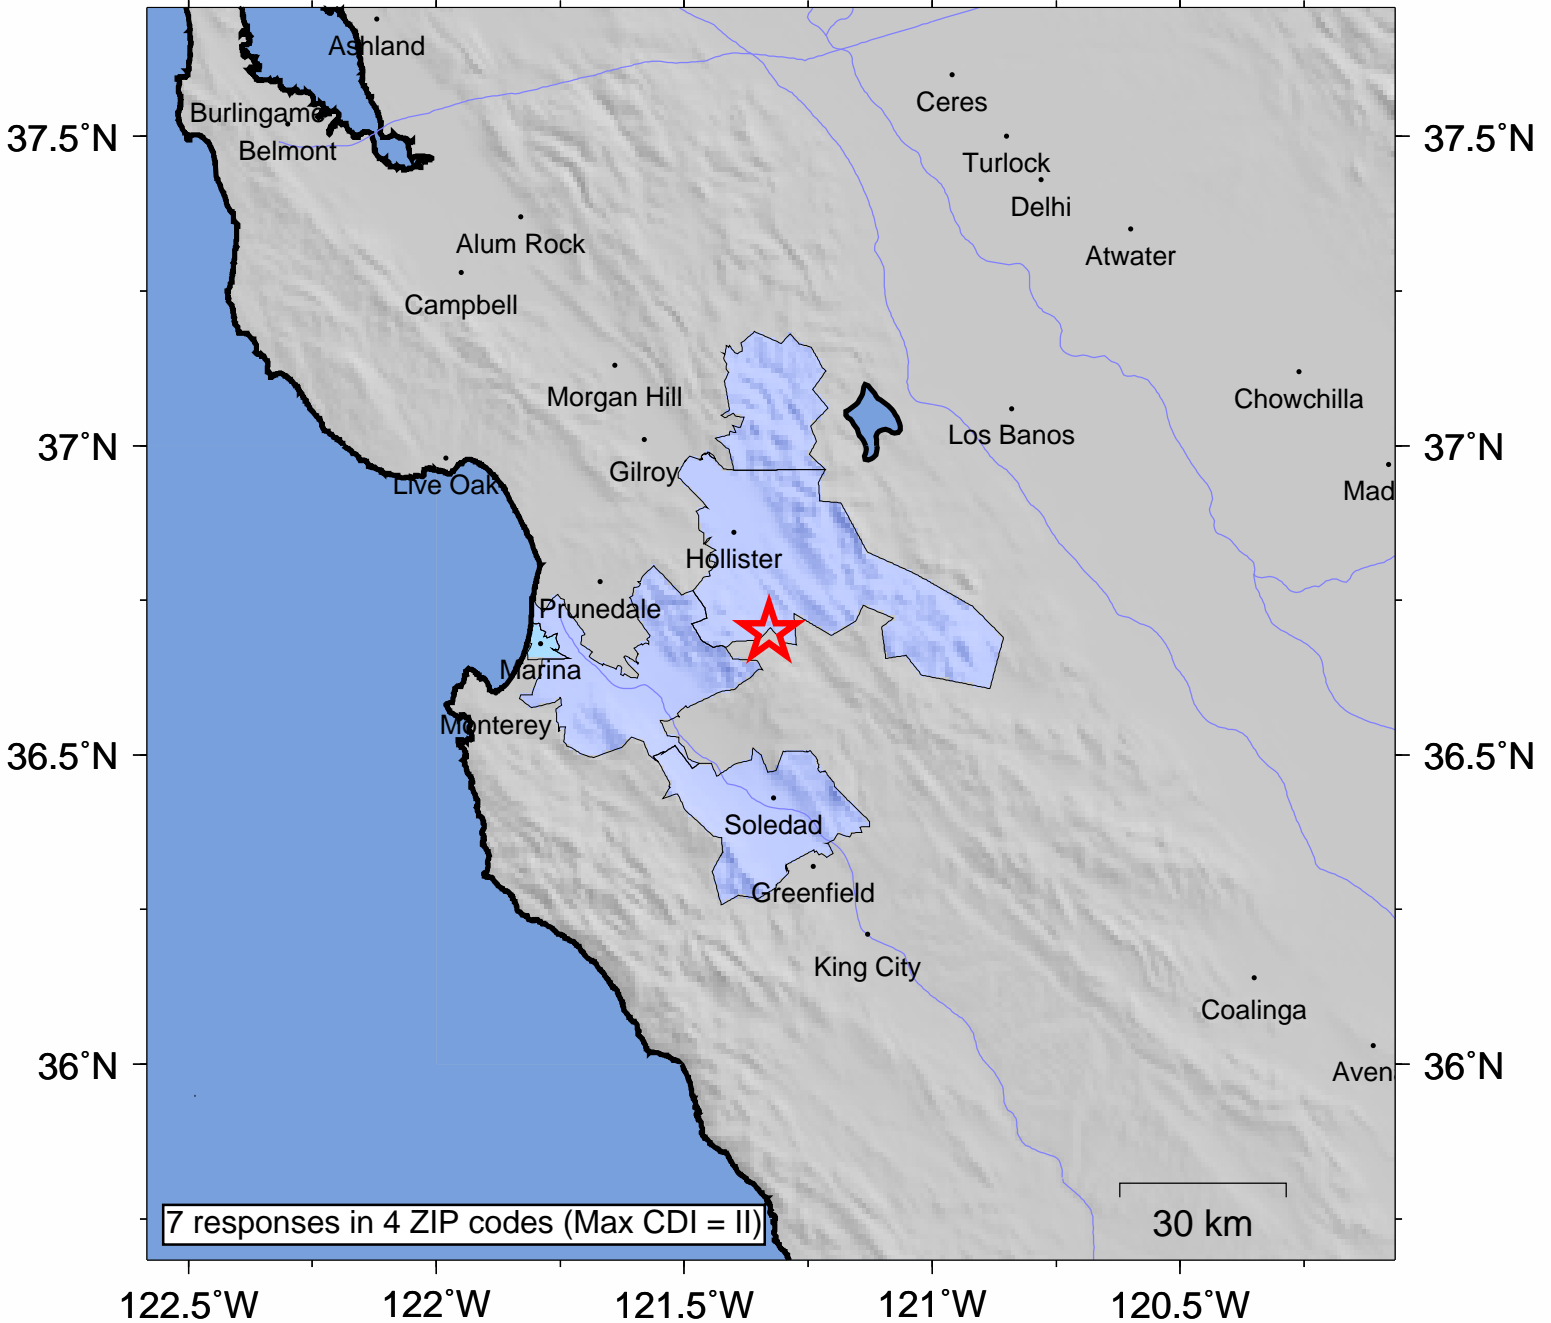

USGS Community Internet Intensity Map CENTRAL CALIFORNIA

Jan 20 2009 00:57:23 UTC-8 36.698N 121.3287W M3.5 Depth: 4 km ID:nc51215571

INTENSITY	I	II-III	IV	V	VI	VII	VIII	IX	X+
SHAKING	Not felt	Weak	Light	Moderate	Strong	Very strong	Severe	Violent	Extreme
DAMAGE	none	none	none	Very light	Light	Moderate	Moderate/Heavy	Heavy	V. Heavy