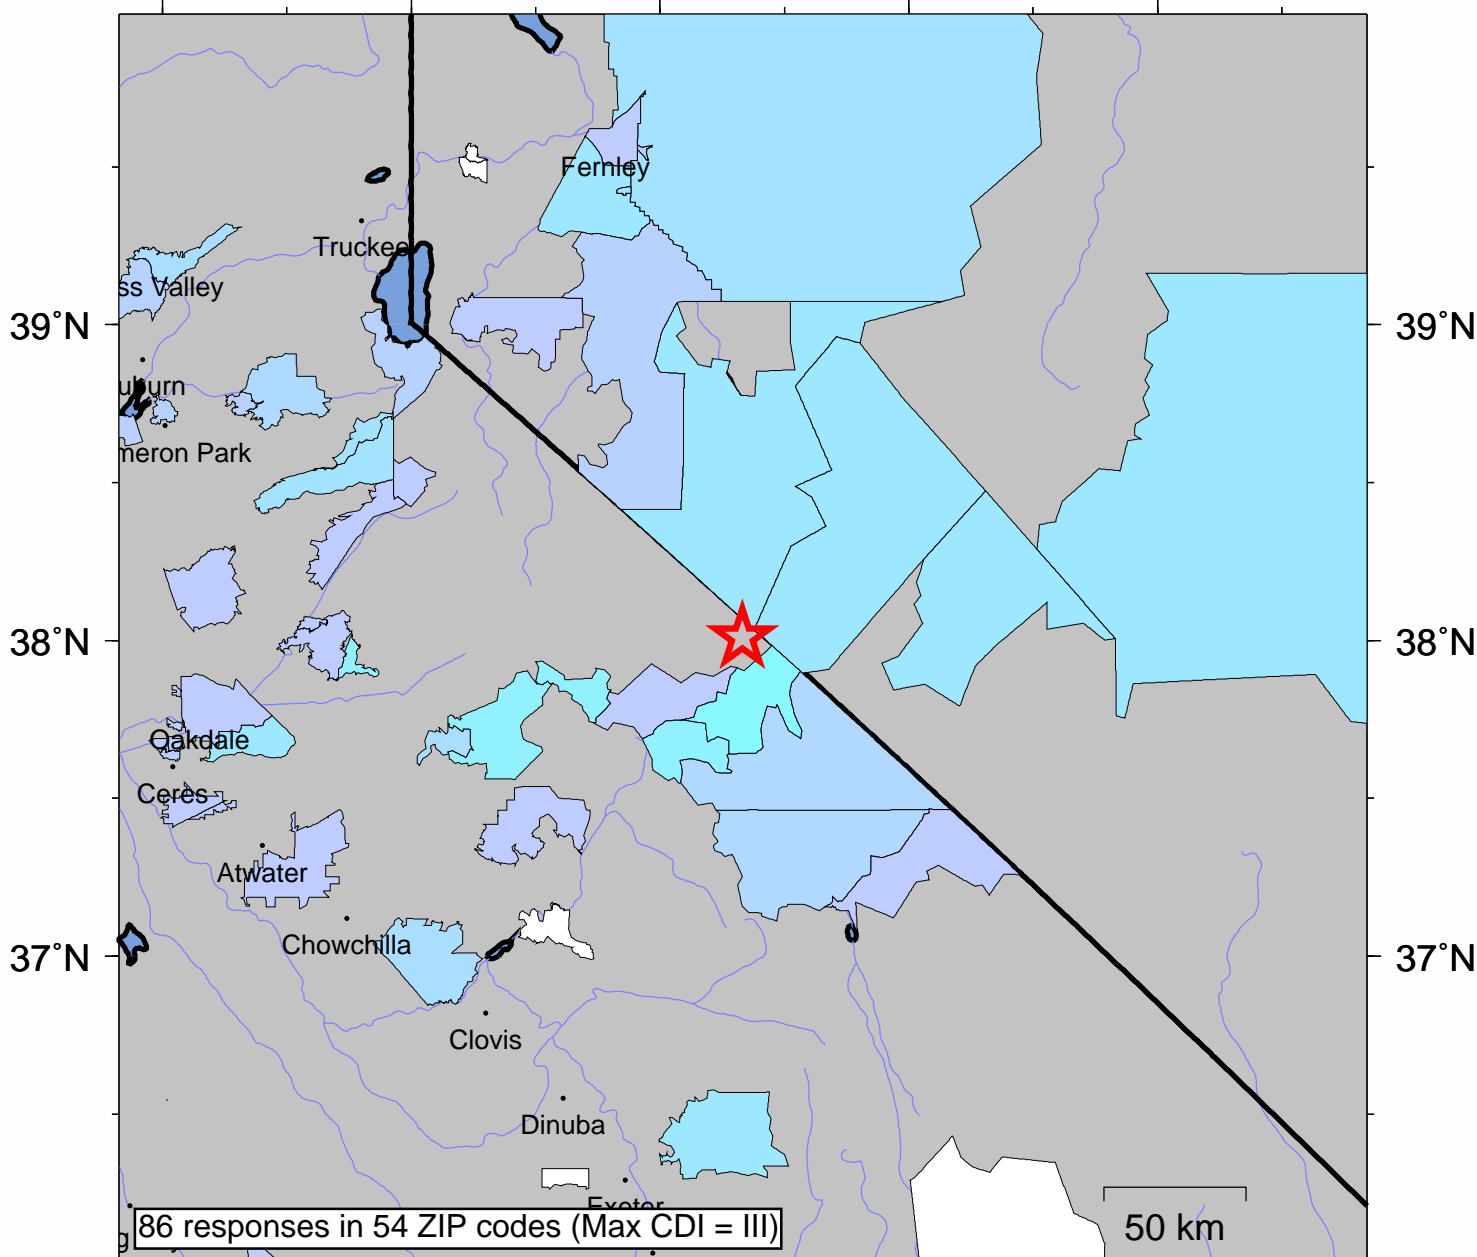

USGS Community Internet Intensity Map CENTRAL CALIFORNIA

Sep 18 2004 16:43:32 PDT 38.009N 118.6683W M5.4 Depth: 11 km ID:nc51146383

121°W 120°W 119°W 118°W 117°W

INTENSITY	I	II-III	IV	V	VI	VII	VIII	IX	X+
SHAKING	Not felt	Weak	Light	Moderate	Strong	Very strong	Severe	Violent	Extreme
DAMAGE	none	none	none	Very light	Light	Moderate	Moderate/Heavy	Heavy	V. Heavy