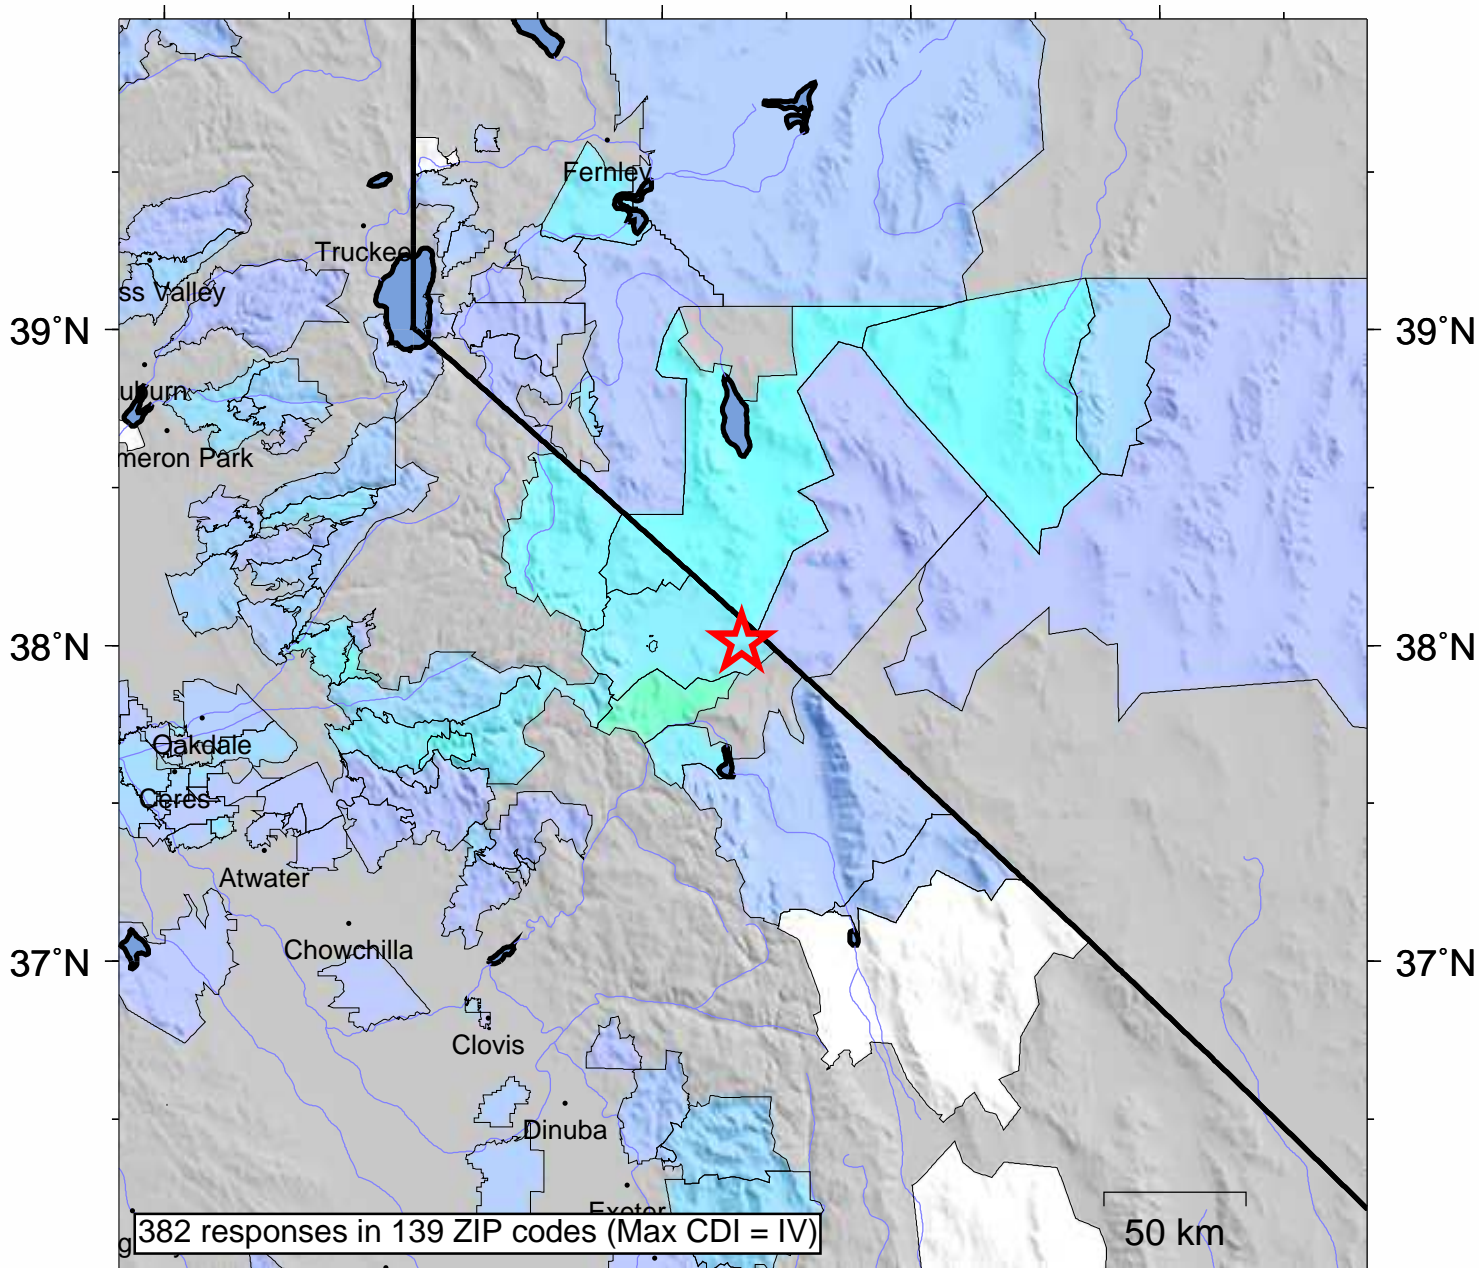

USGS Community Internet Intensity Map CENTRAL CALIFORNIA

Sep 18 2004 16:02:18 PDT 38.009N 118.6793W M5.5 Depth: 7 km ID:nc51146343

INTENSITY	I	II-III	IV	V	VI	VII	VIII	IX	X+
SHAKING	Not felt	Weak	Light	Moderate	Strong	Very strong	Severe	Violent	Extreme
DAMAGE	none	none	none	Very light	Light	Moderate	Moderate/Heavy	Heavy	V. Heavy