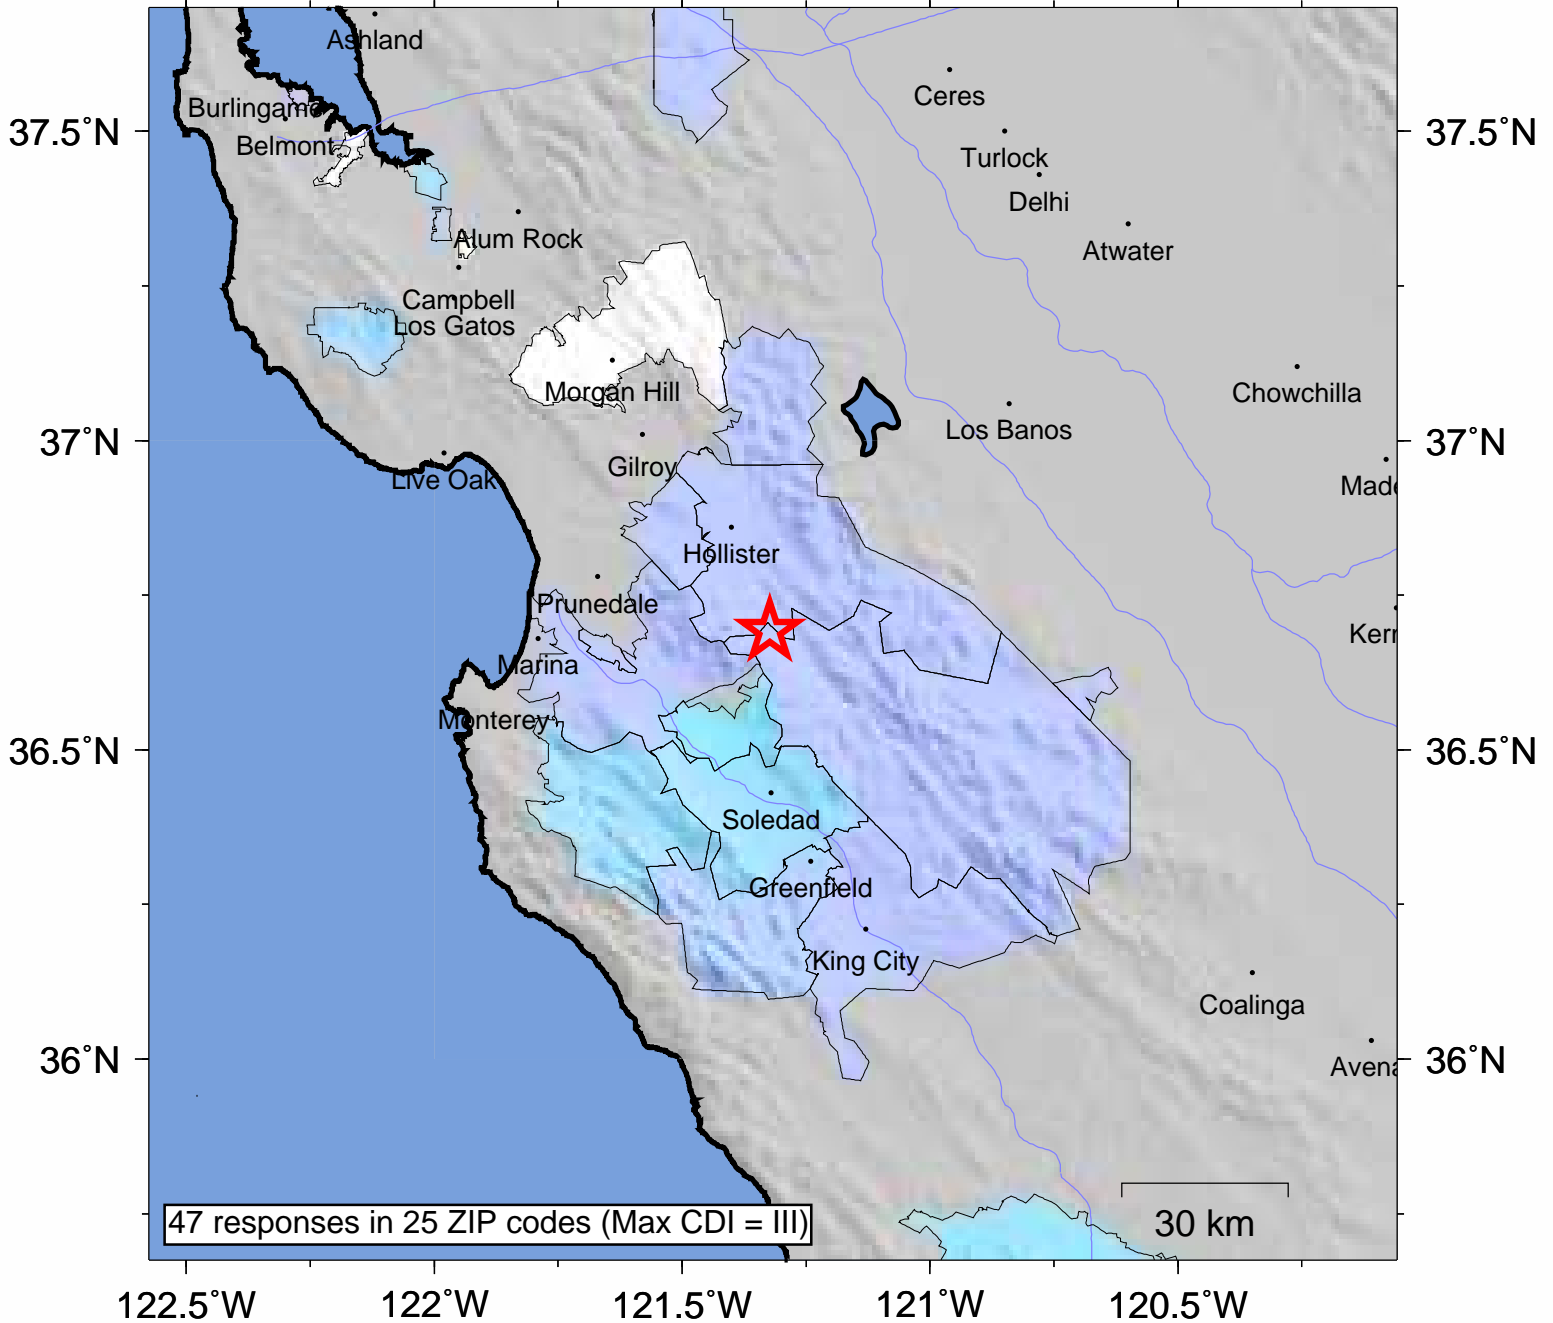

USGS Community Internet Intensity Map CENTRAL CALIFORNIA

Feb 5 2009 16:20:28 UTC-8 36.6925N 121.3227W M3.7 Depth: 4 km ID:nc40231391

| INTENSITY | I | II-III | IV | V | VI | VII | VIII | IX | X+ |
|-----------|----------|--------|-------|------------|--------|-------------|----------------|---------|----------|
| SHAKING | Not felt | Weak | Light | Moderate | Strong | Very strong | Severe | Violent | Extreme |
| DAMAGE | none | none | none | Very light | Light | Moderate | Moderate/Heavy | Heavy | V. Heavy |