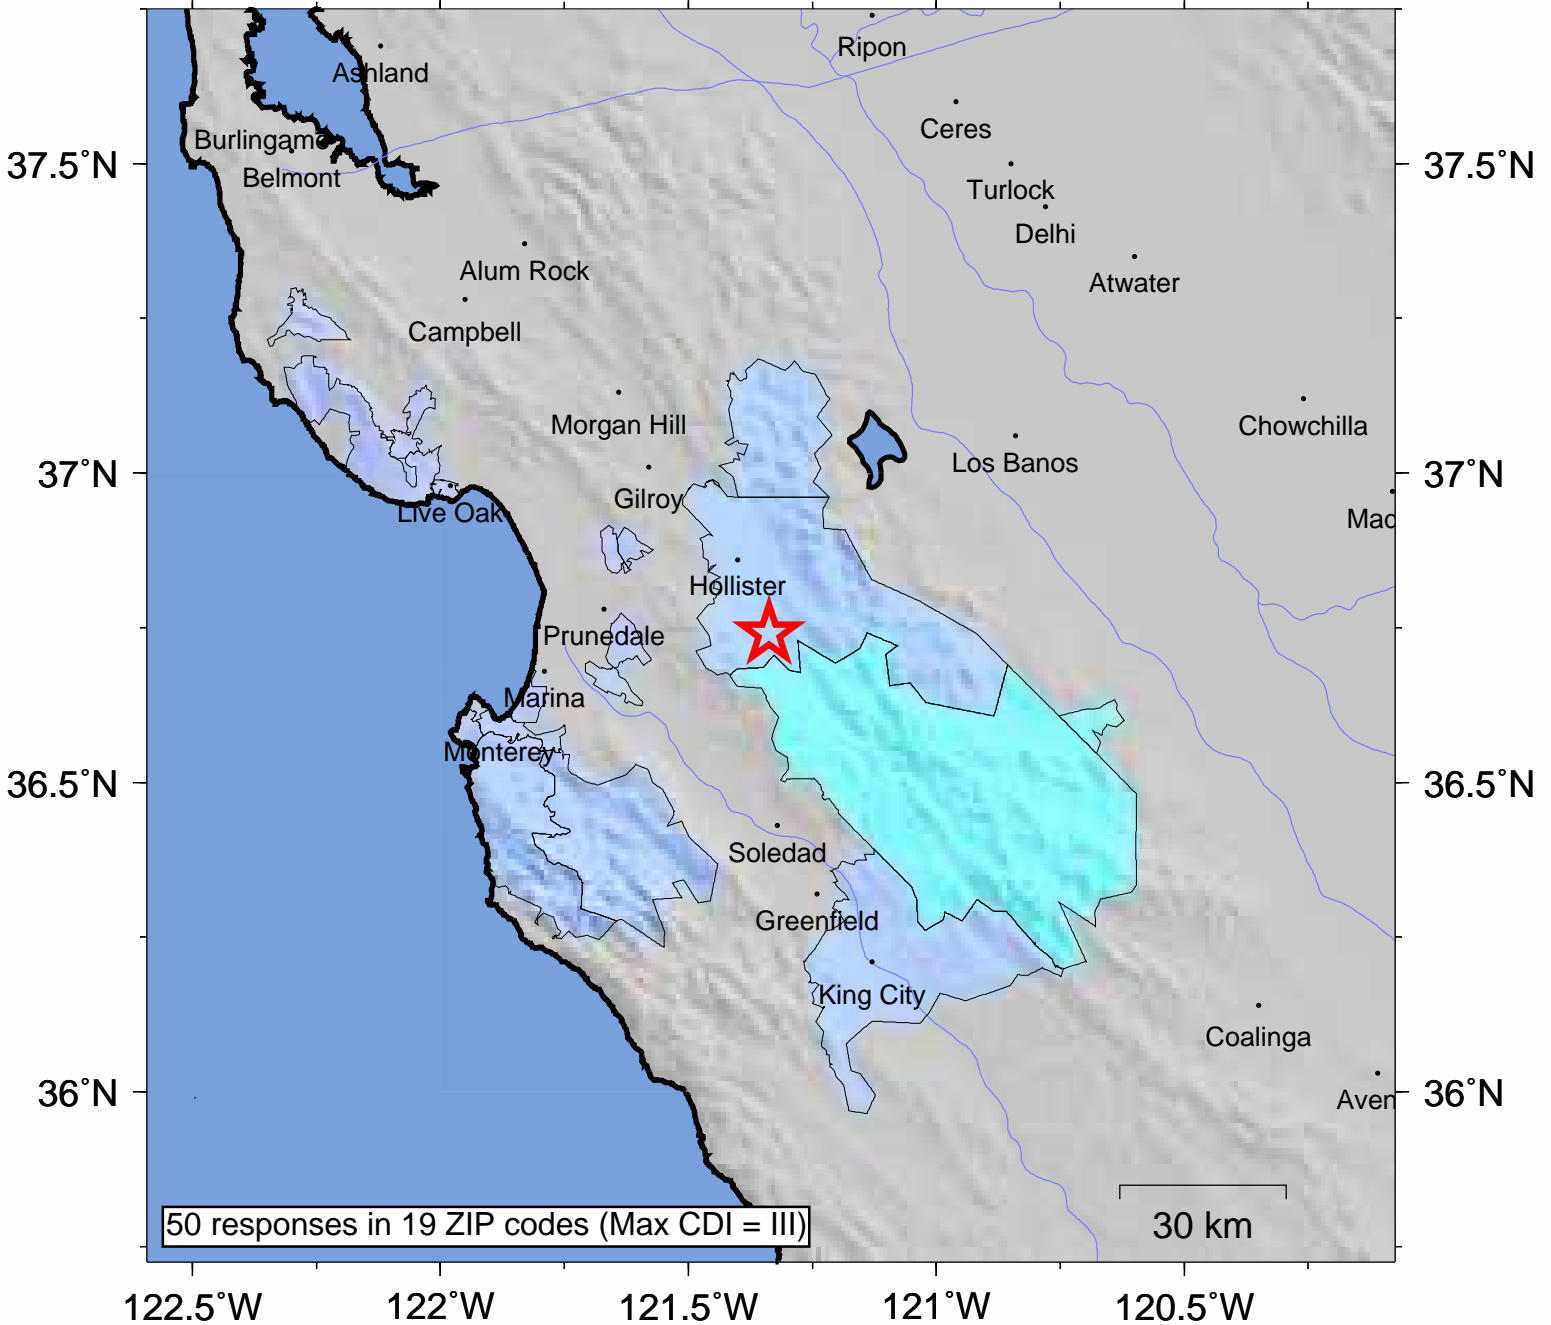

USGS Community Internet Intensity Map CENTRAL CALIFORNIA

Jan 13 2009 21:08:21 UTC-8 36.7407N 121.3372W M3.4 Depth: 9 km ID:nc40230105

INTENSITY	I	II-III	IV	V	VI	VII	VIII	IX	X+
SHAKING	Not felt	Weak	Light	Moderate	Strong	Very strong	Severe	Violent	Extreme
DAMAGE	none	none	none	Very light	Light	Moderate	Moderate/Heavy	Heavy	V. Heavy