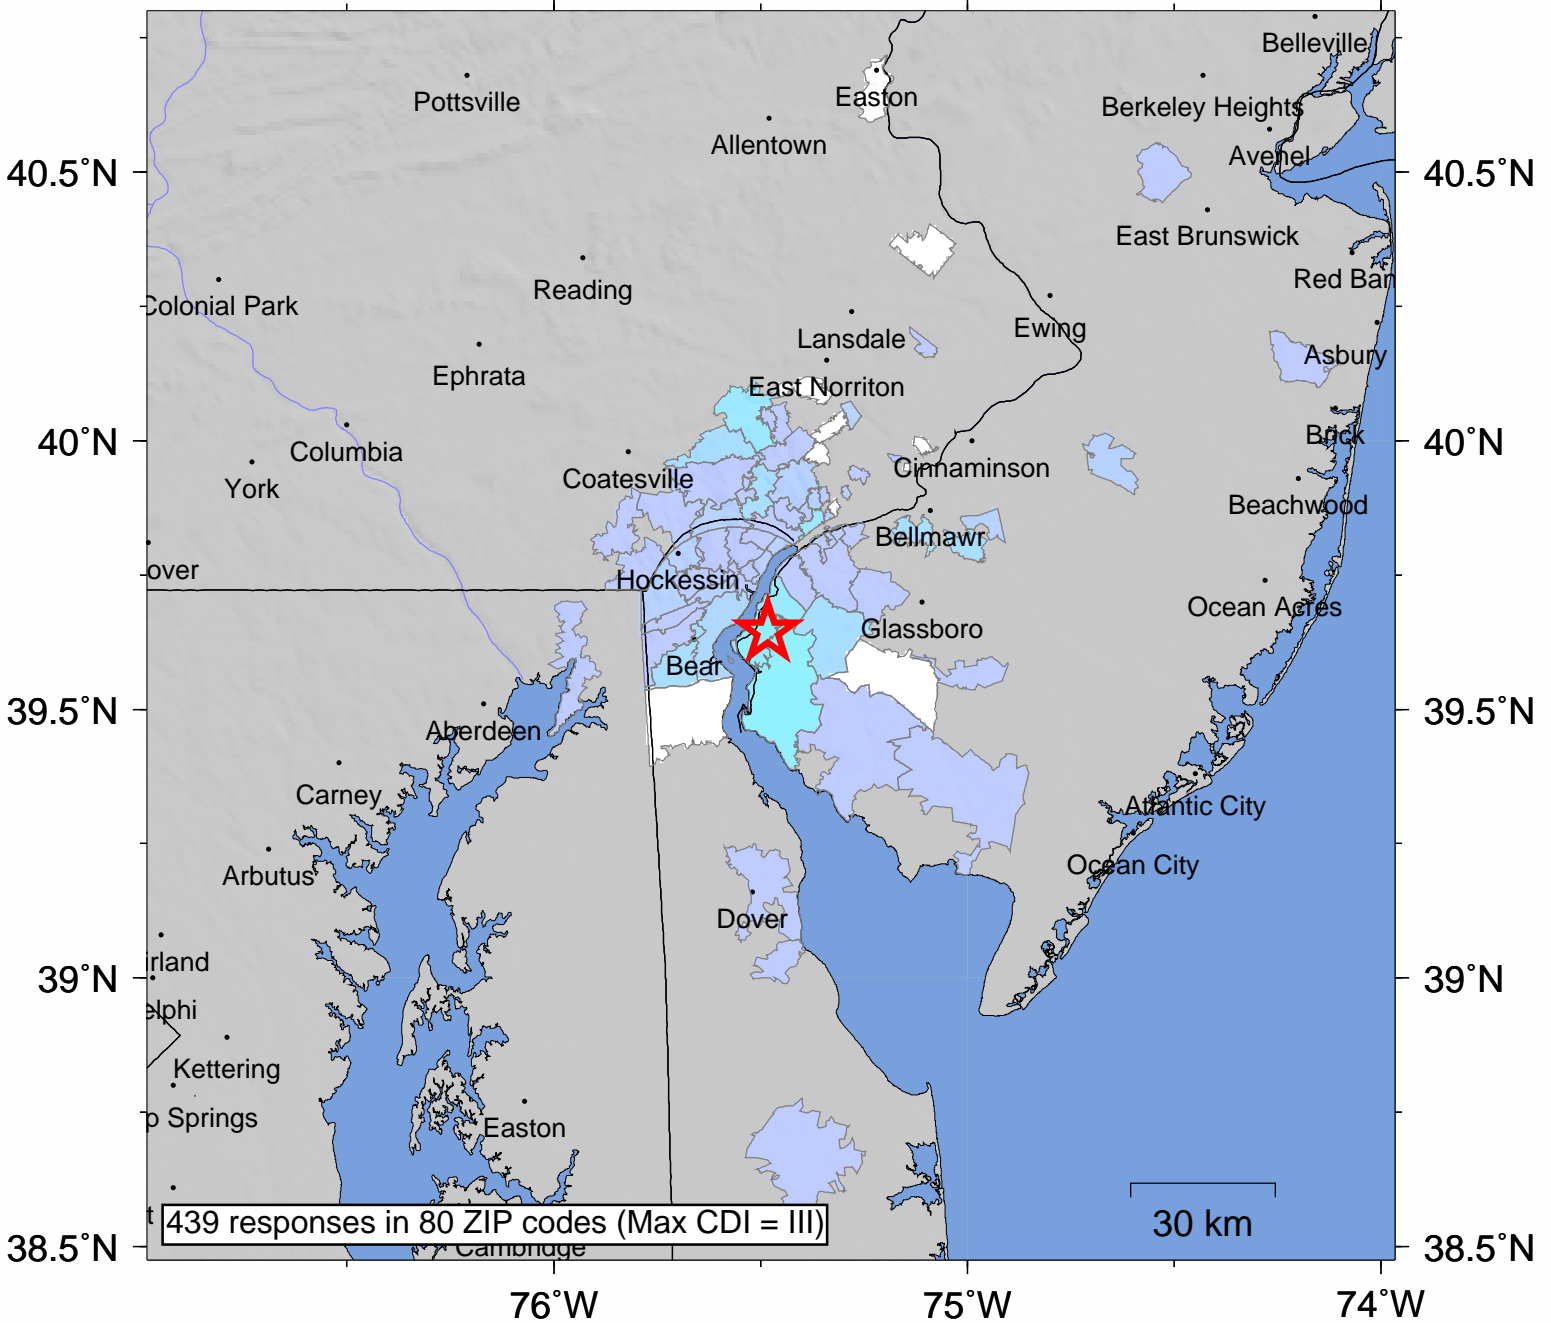

USGS Community Internet Intensity Map NEW JERSEY

Jul 1 2009 09:44:43 local 39.6443N 75.4825W M2.8 Depth: 5 km ID:Id1024312

INTENSITY	I	II-III	IV	V	VI	VII	VIII	IX	X+
SHAKING	Not felt	Weak	Light	Moderate	Strong	Very strong	Severe	Violent	Extreme
DAMAGE	none	none	none	Very light	Light	Moderate	Moderate/Heavy	Heavy	V. Heavy