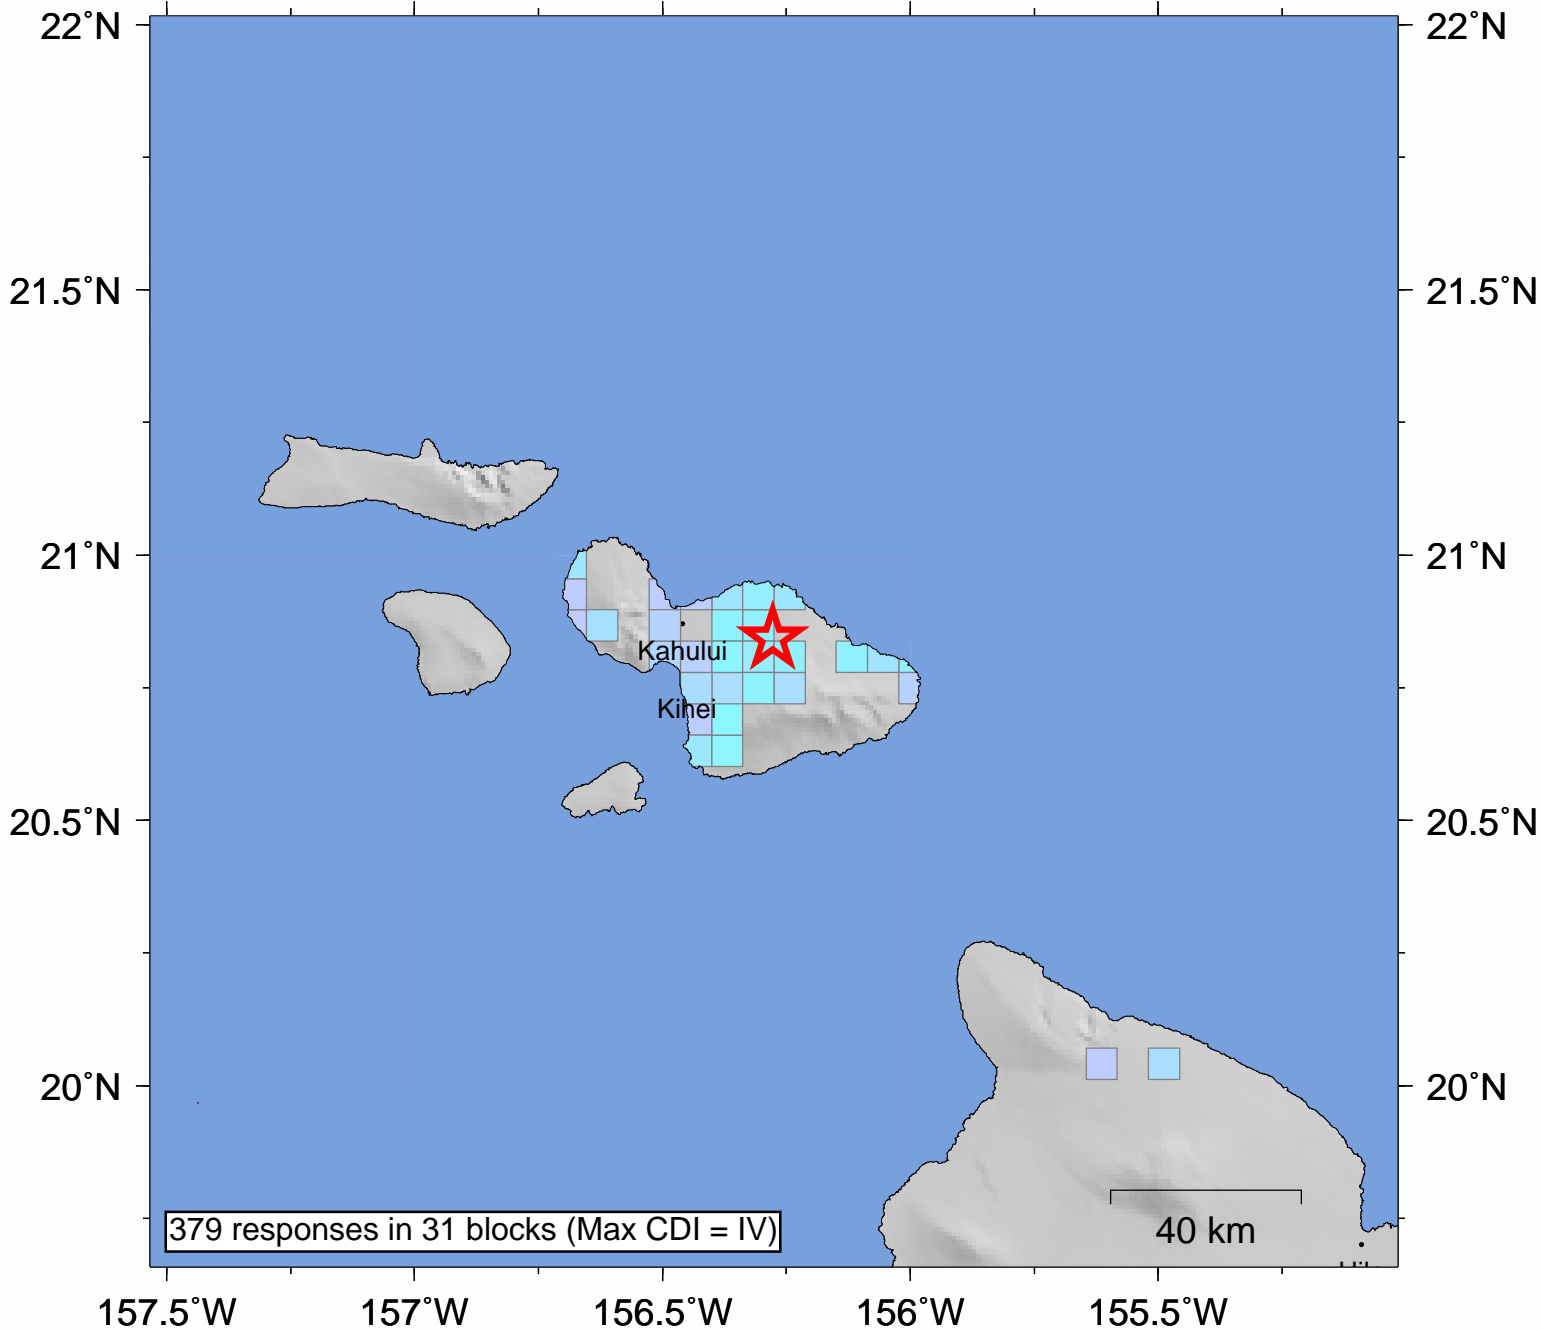

USGS Community Internet Intensity Map MAUI REGION, HAWAII

Jun 28 2009 20:39:14 local 20.8427N 156.278W M3.5 Depth: 30 km ID: hv00034448

INTENSITY	I	II-III	IV	V	VI	VII	VIII	IX	X+
SHAKING	Not felt	Weak	Light	Moderate	Strong	Very strong	Severe	Violent	Extreme
DAMAGE	none	none	none	Very light	Light	Moderate	Moderate/Heavy	Heavy	V. Heavy

Processed: Tue Sep 29 05:20:01 2009