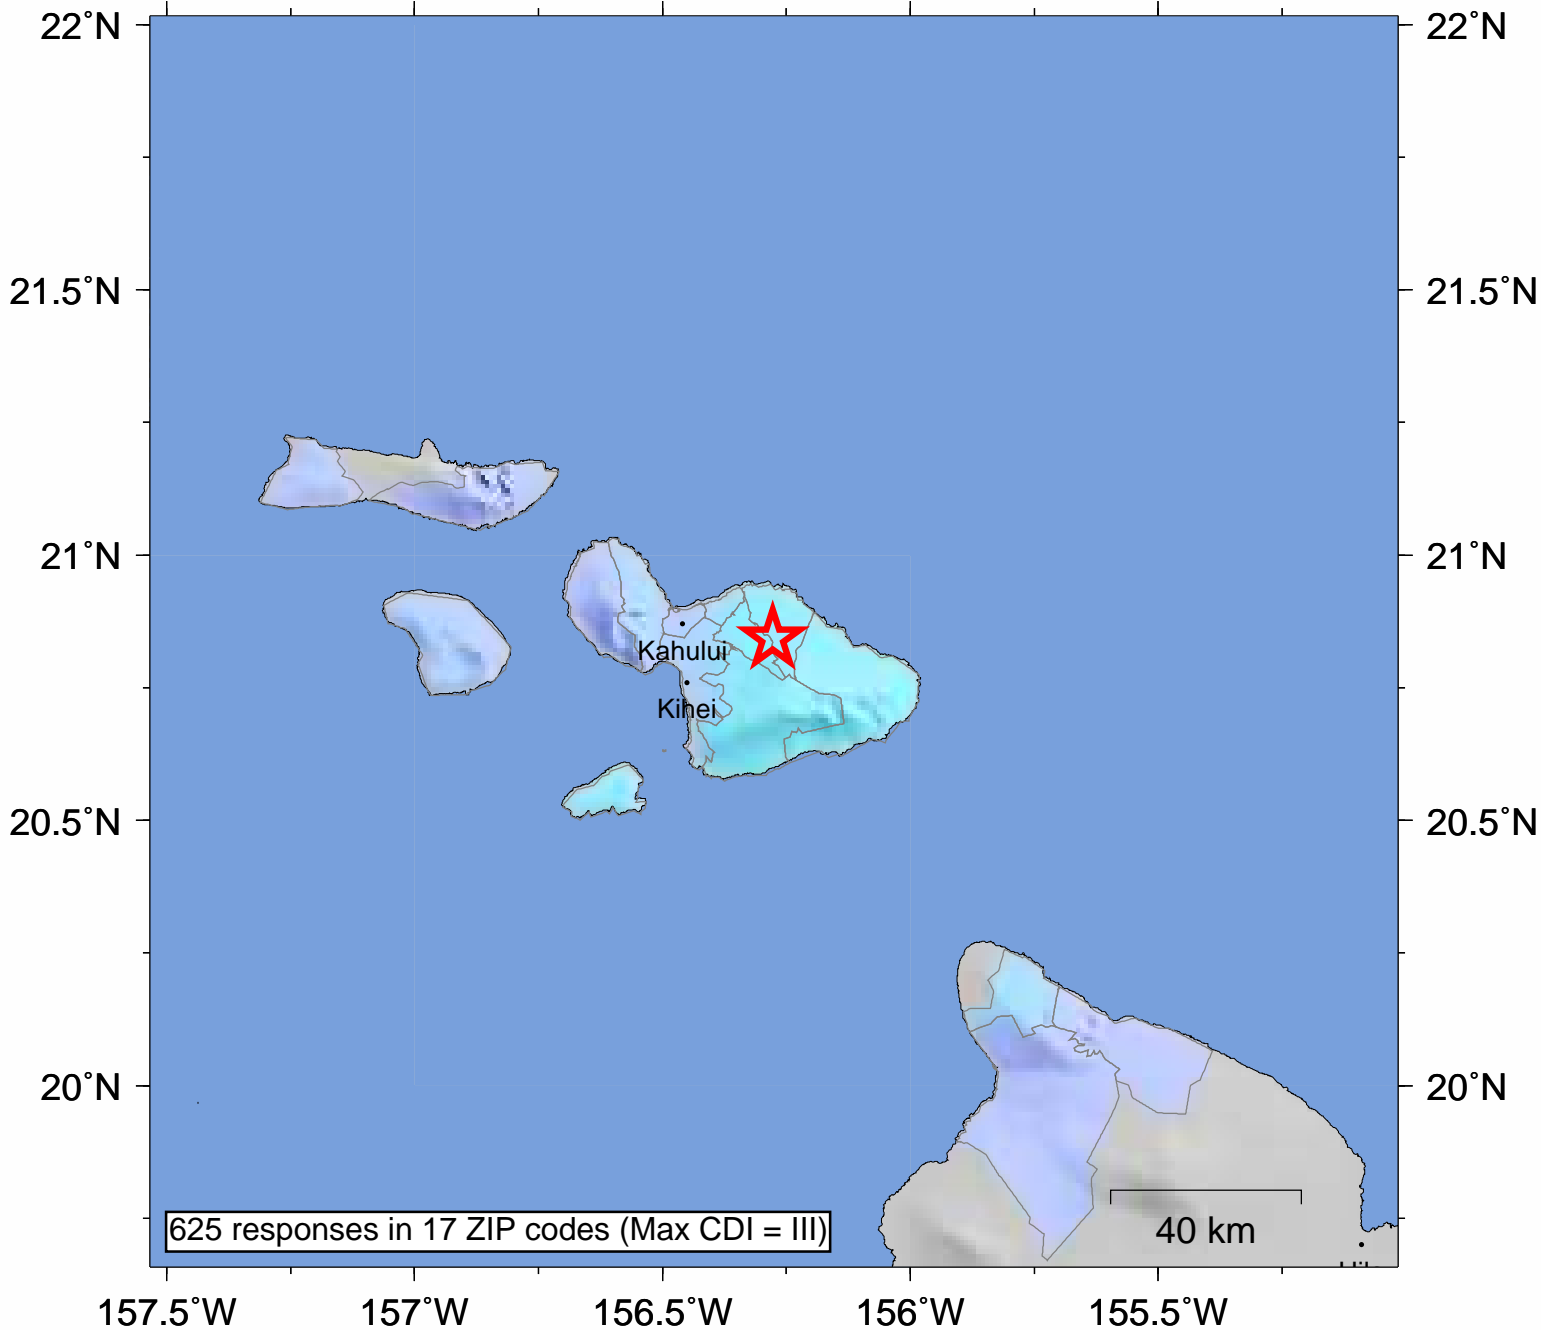

# USGS Community Internet Intensity Map MAUI REGION, HAWAII

Jun 28 2009 20:39:14 local 20.8427N 156.278W M3.5 Depth: 30 km ID:hv00034448

INTENSITY	I	II-III	IV	V	VI	VII	VIII	IX	X+
SHAKING	Not felt	Weak	Light	Moderate	Strong	Very strong	Severe	Violent	Extreme
DAMAGE	none	none	none	Very light	Light	Moderate	Moderate/Heavy	Heavy	V. Heavy