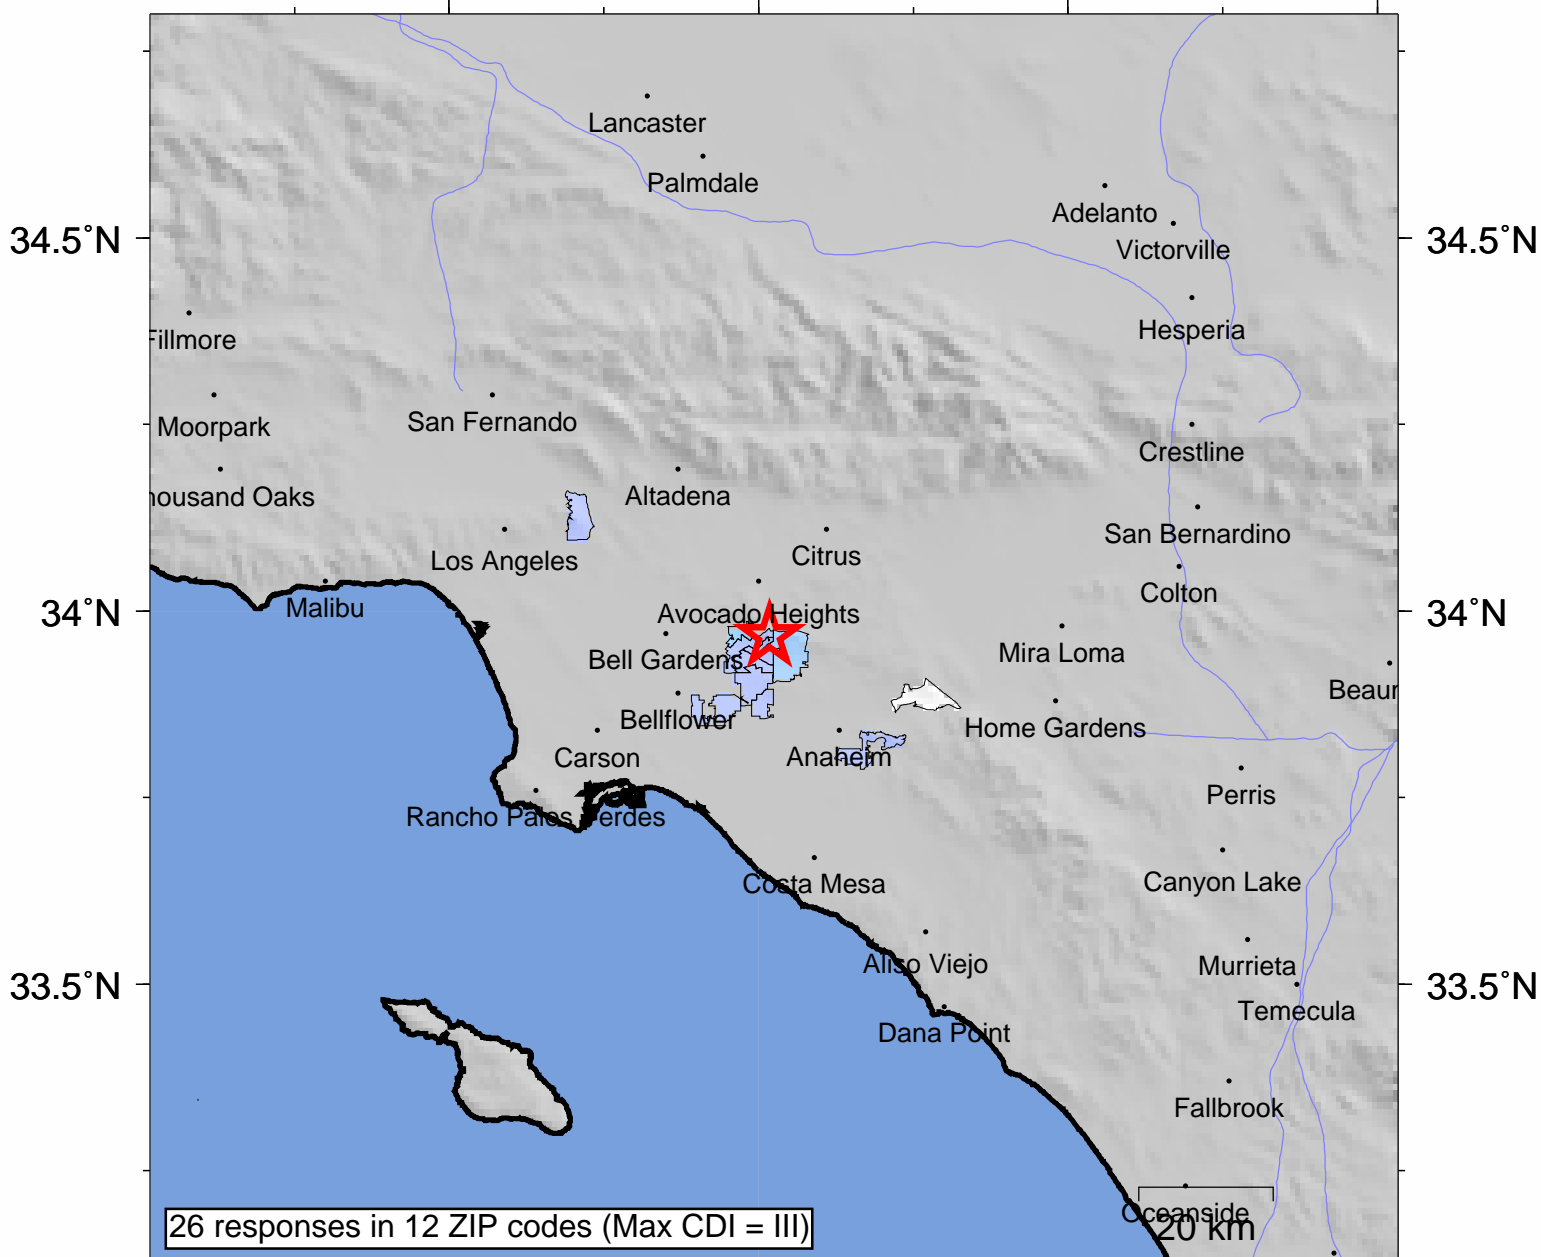

# USGS Community Internet Intensity Map GREATER LOS ANGELES AREA, CALIFORNIA

Dec 24 2009 10:55:03 local 33.966N 117.9823W M2.1 Depth: 9 km ID:ci14563188

INTENSITY	I	II-III	IV	V	VI	VII	VIII	IX	X+
<b>SHAKING</b>	Not felt	Weak	Light	Moderate	Strong	Very strong	Severe	Violent	Extreme
<b>DAMAGE</b>	none	none	none	Very light	Light	Moderate	Moderate/Heavy	Heavy	V. Heavy