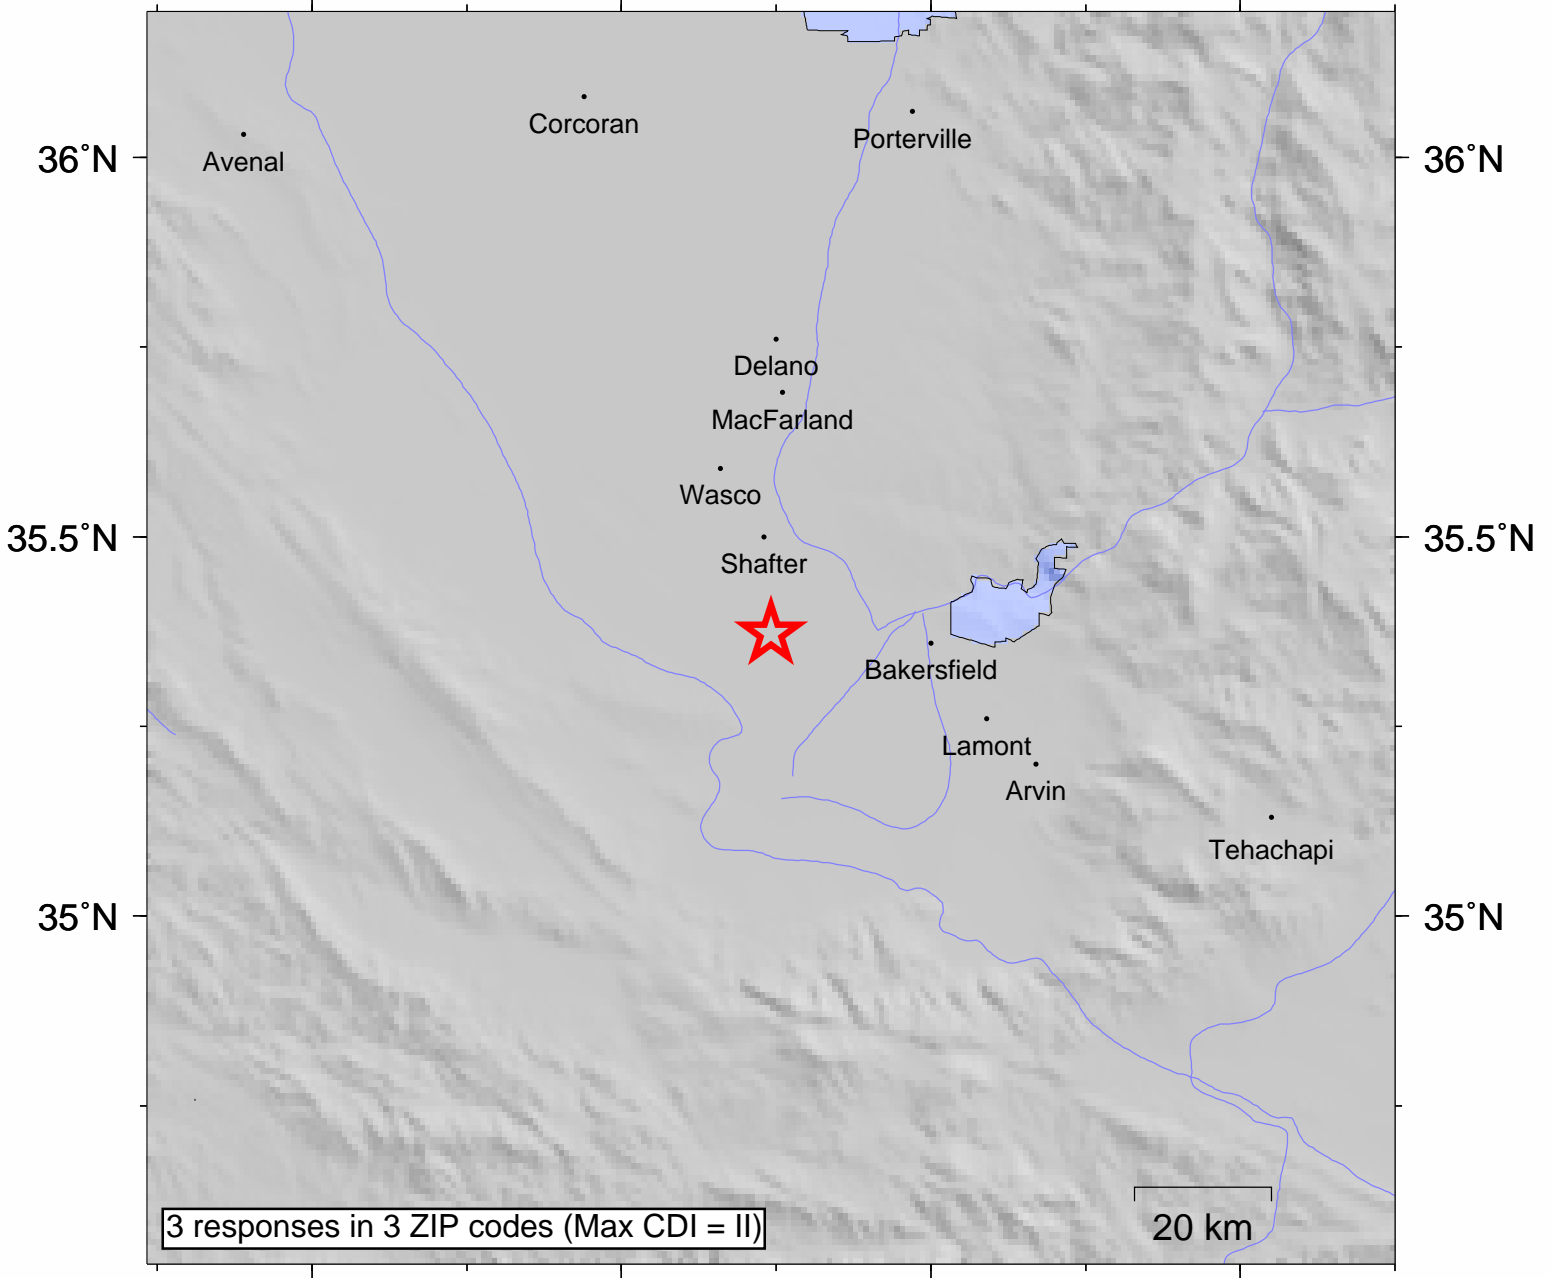

USGS Community Internet Intensity Map CENTRAL CALIFORNIA

Nov 26 2009 18:56:35 local 35.3725N 119.2585W M2.0 Depth: 17 km ID:ci14551004

	120°W	119.5°W	119°W	118.5°W
INTENSITY	I	II-III	IV	V
SHAKING	Not felt	Weak	Light	Moderate
DAMAGE	none	none	none	Very light
			VI	VII
			Strong	Very strong
				VIII
				Severe
				IX
				Violent
				X+
				Extreme
				X+
				V. Heavy