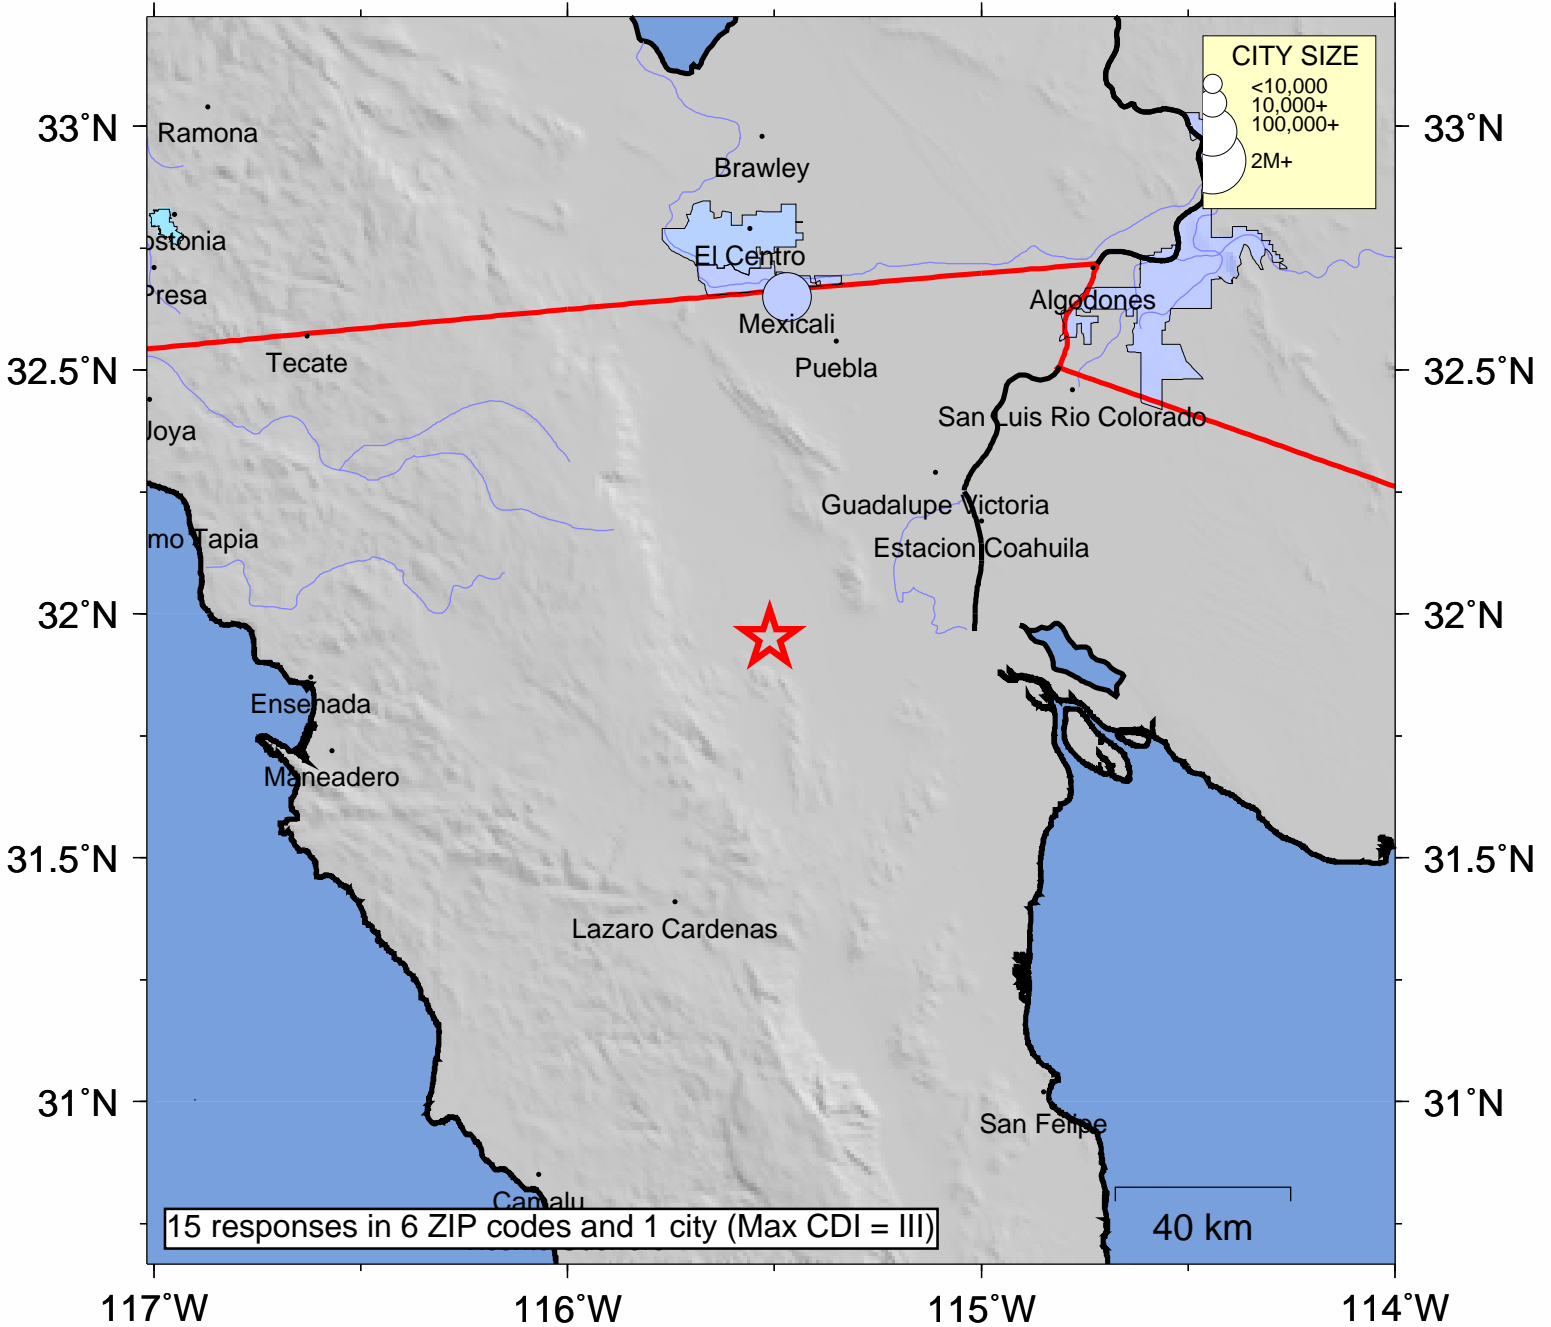

# USGS Community Internet Intensity Map BAJA CALIFORNIA, MEXICO

Jun 29 2009 14:39:59 local 31.9503N 115.511W M4.2 Depth: 5 km ID:ci14481152

| INTENSITY | I        | II-III | IV    | V          | VI     | VII         | VIII           | IX      | X+       |
|-----------|----------|--------|-------|------------|--------|-------------|----------------|---------|----------|
| SHAKING   | Not felt | Weak   | Light | Moderate   | Strong | Very strong | Severe         | Violent | Extreme  |
| DAMAGE    | none     | none   | none  | Very light | Light  | Moderate    | Moderate/Heavy | Heavy   | V. Heavy |