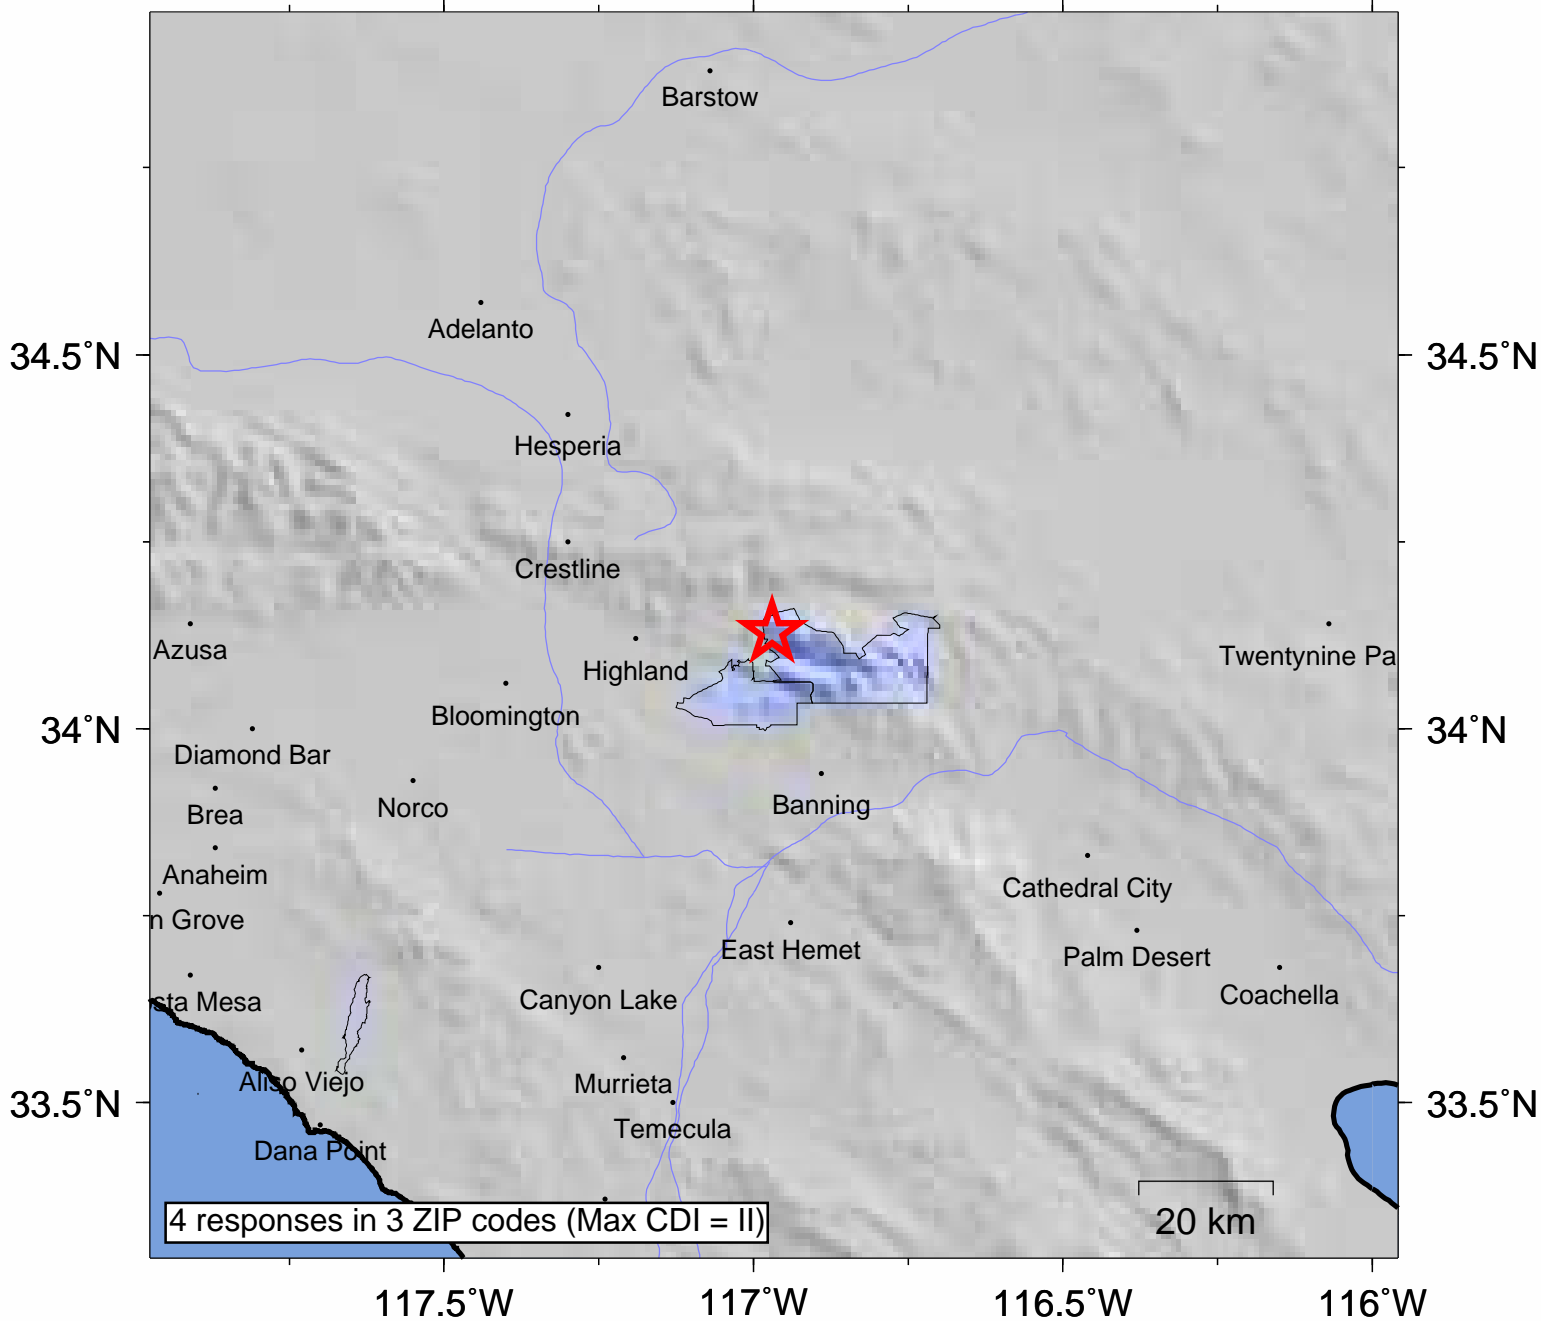

USGS Community Internet Intensity Map SOUTHERN CALIFORNIA

Jun 29 2009 05:20:53 local 34.129N 116.9693W M2.2 Depth: 7 km ID:ci14480960

| INTENSITY | I | II-III | IV | V | VI | VII | VIII | IX | X+ |
|-----------|----------|--------|-------|------------|--------|-------------|----------------|---------|----------|
| SHAKING | Not felt | Weak | Light | Moderate | Strong | Very strong | Severe | Violent | Extreme |
| DAMAGE | none | none | none | Very light | Light | Moderate | Moderate/Heavy | Heavy | V. Heavy |