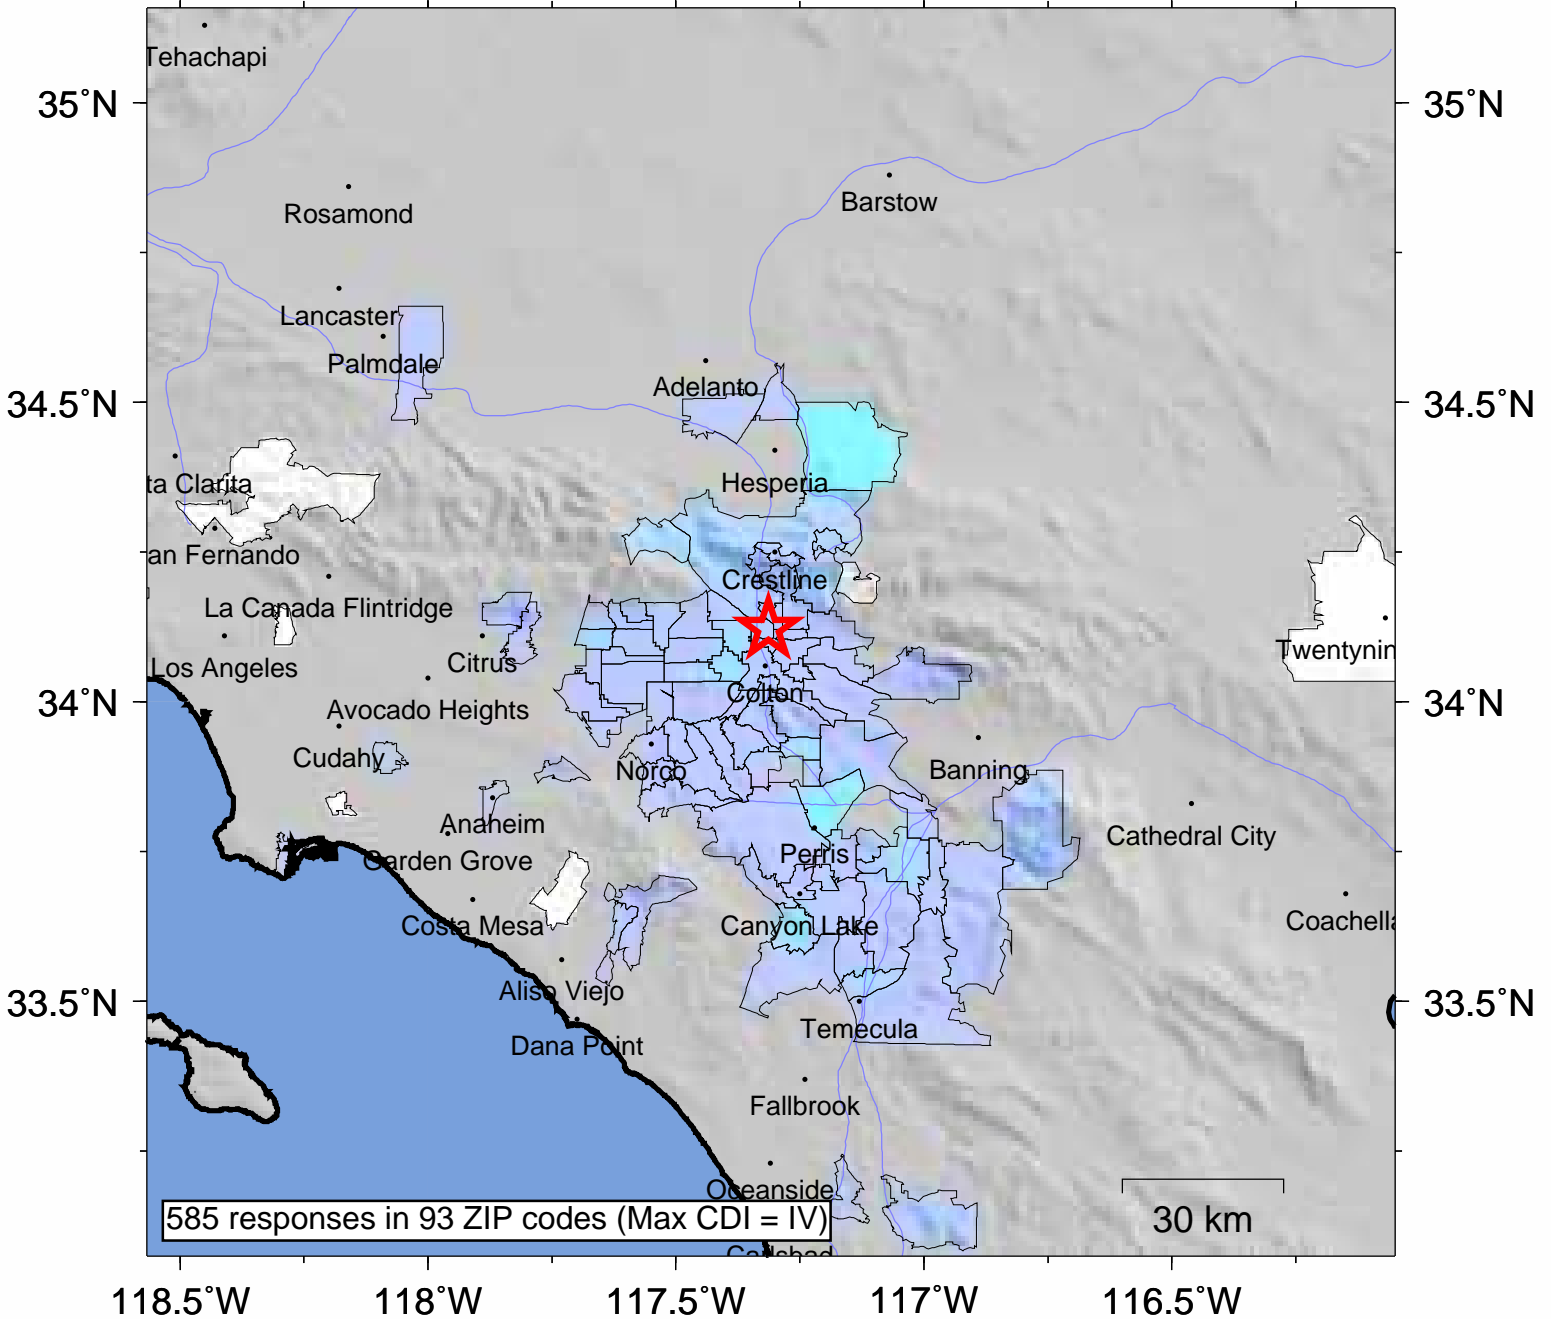

USGS Community Internet Intensity Map GREATER LOS ANGELES AREA, CALIFORNIA

Jun 21 2009 07:29:33 local 34.1218N 117.3136W M3.3 Depth: 16 km ID:ci14477816

INTENSITY	I	II-III	IV	V	VI	VII	VIII	IX	X+
SHAKING	Not felt	Weak	Light	Moderate	Strong	Very strong	Severe	Violent	Extreme
DAMAGE	none	none	none	Very light	Light	Moderate	Moderate/Heavy	Heavy	V. Heavy