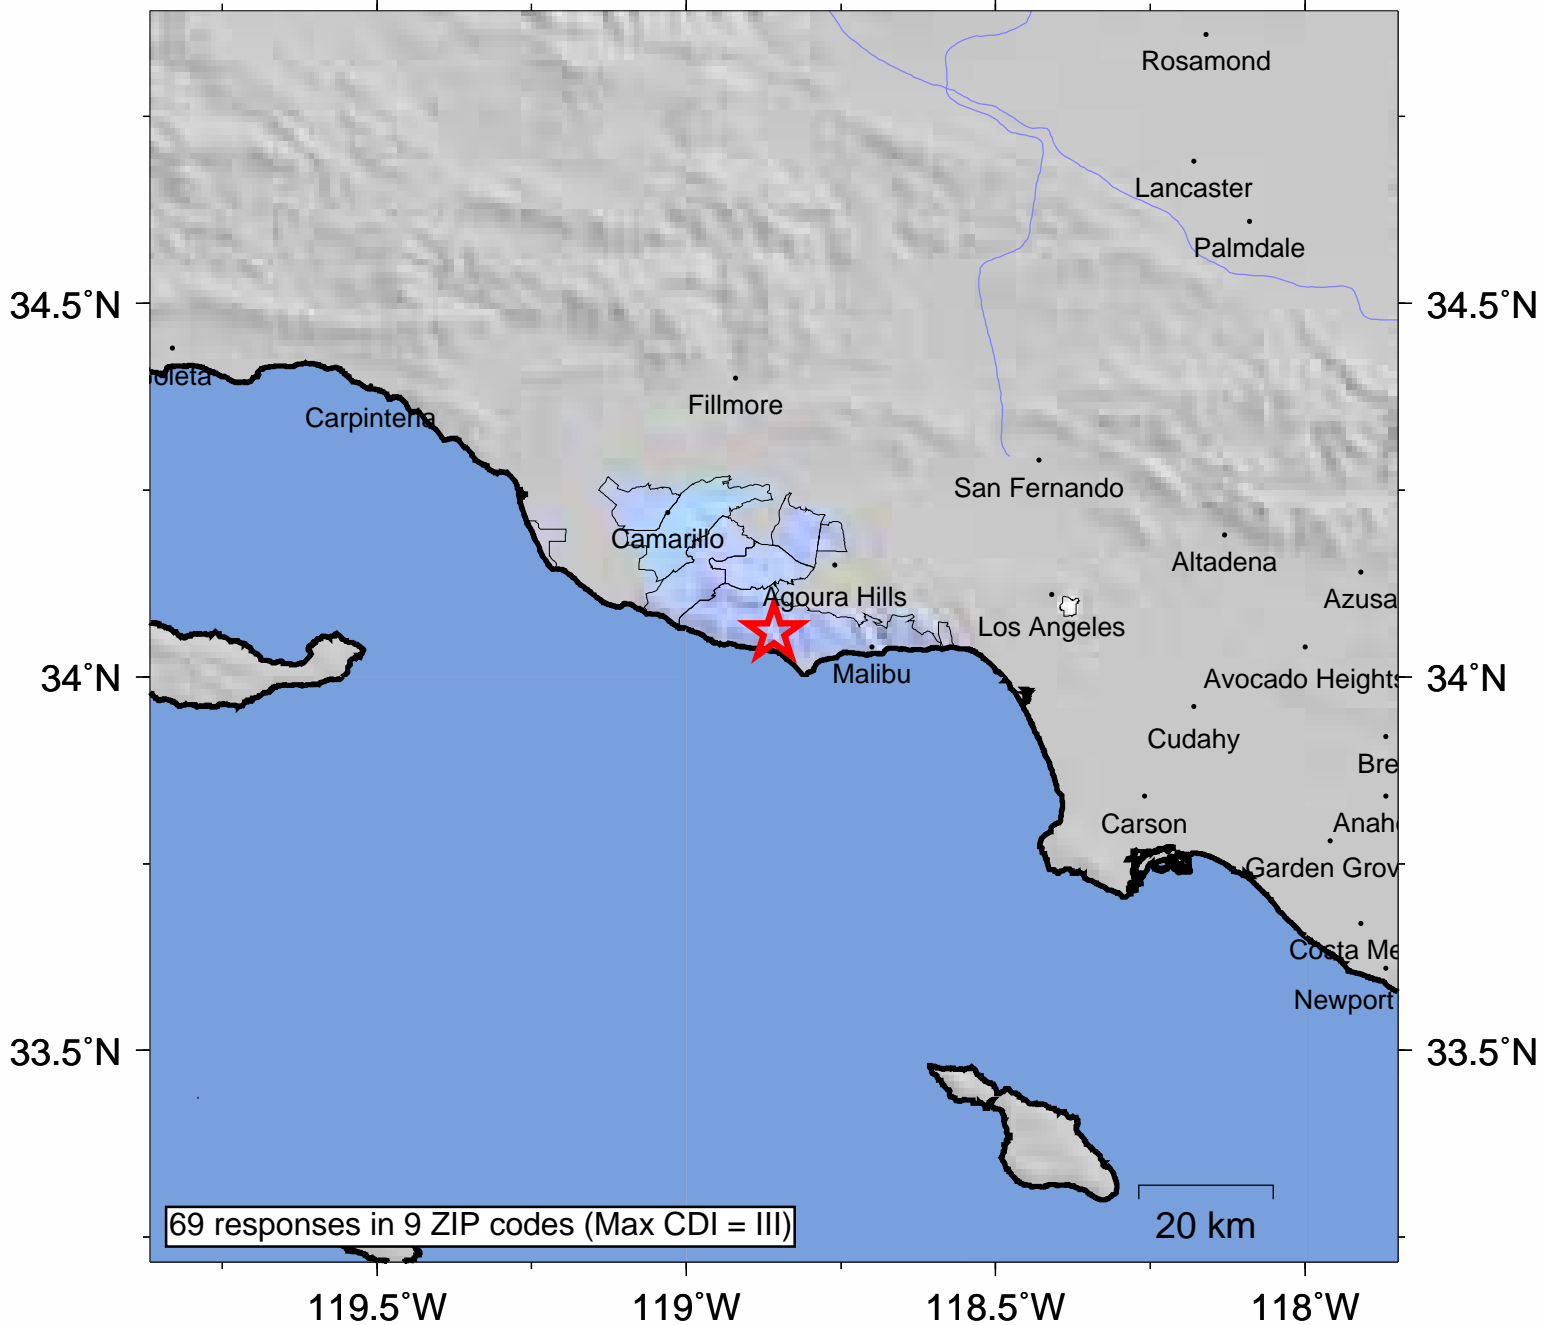

USGS Community Internet Intensity Map GREATER LOS ANGELES AREA, CALIFORNIA

Jun 20 2009 20:39:16 local 34.0598N 118.8585W M2.8 Depth: 13 km ID:ci14477608

INTENSITY	I	II-III	IV	V	VI	VII	VIII	IX	X+
SHAKING	Not felt	Weak	Light	Moderate	Strong	Very strong	Severe	Violent	Extreme
DAMAGE	none	none	none	Very light	Light	Moderate	Moderate/Heavy	Heavy	V. Heavy