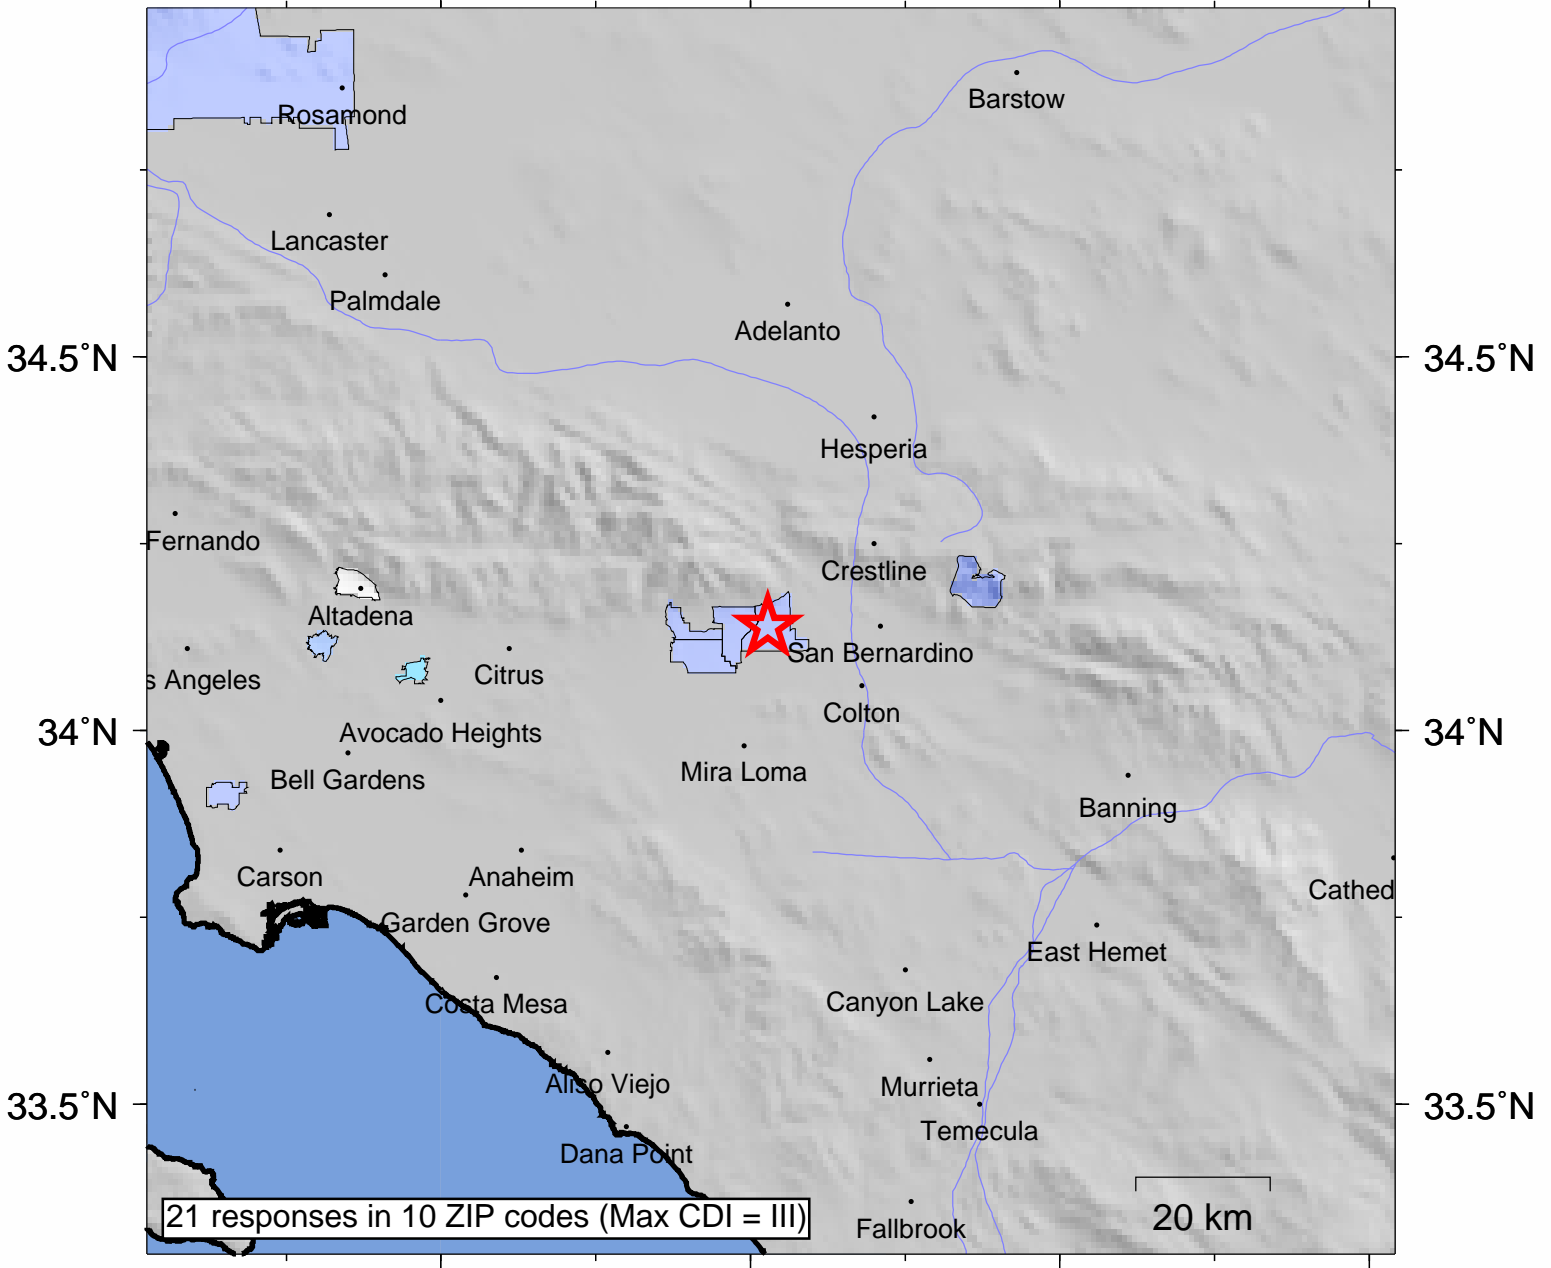

USGS Community Internet Intensity Map GREATER LOS ANGELES AREA, CALIFORNIA

Jun 14 2009 20:59:45 local 34.1388N 117.4718W M2.2 Depth: 6 km ID:ci14474560

118°W 117.5°W 117°W 116.5°W

INTENSITY	I	II-III	IV	V	VI	VII	VIII	IX	X+
SHAKING	Not felt	Weak	Light	Moderate	Strong	Very strong	Severe	Violent	Extreme
DAMAGE	none	none	none	Very light	Light	Moderate	Moderate/Heavy	Heavy	V. Heavy