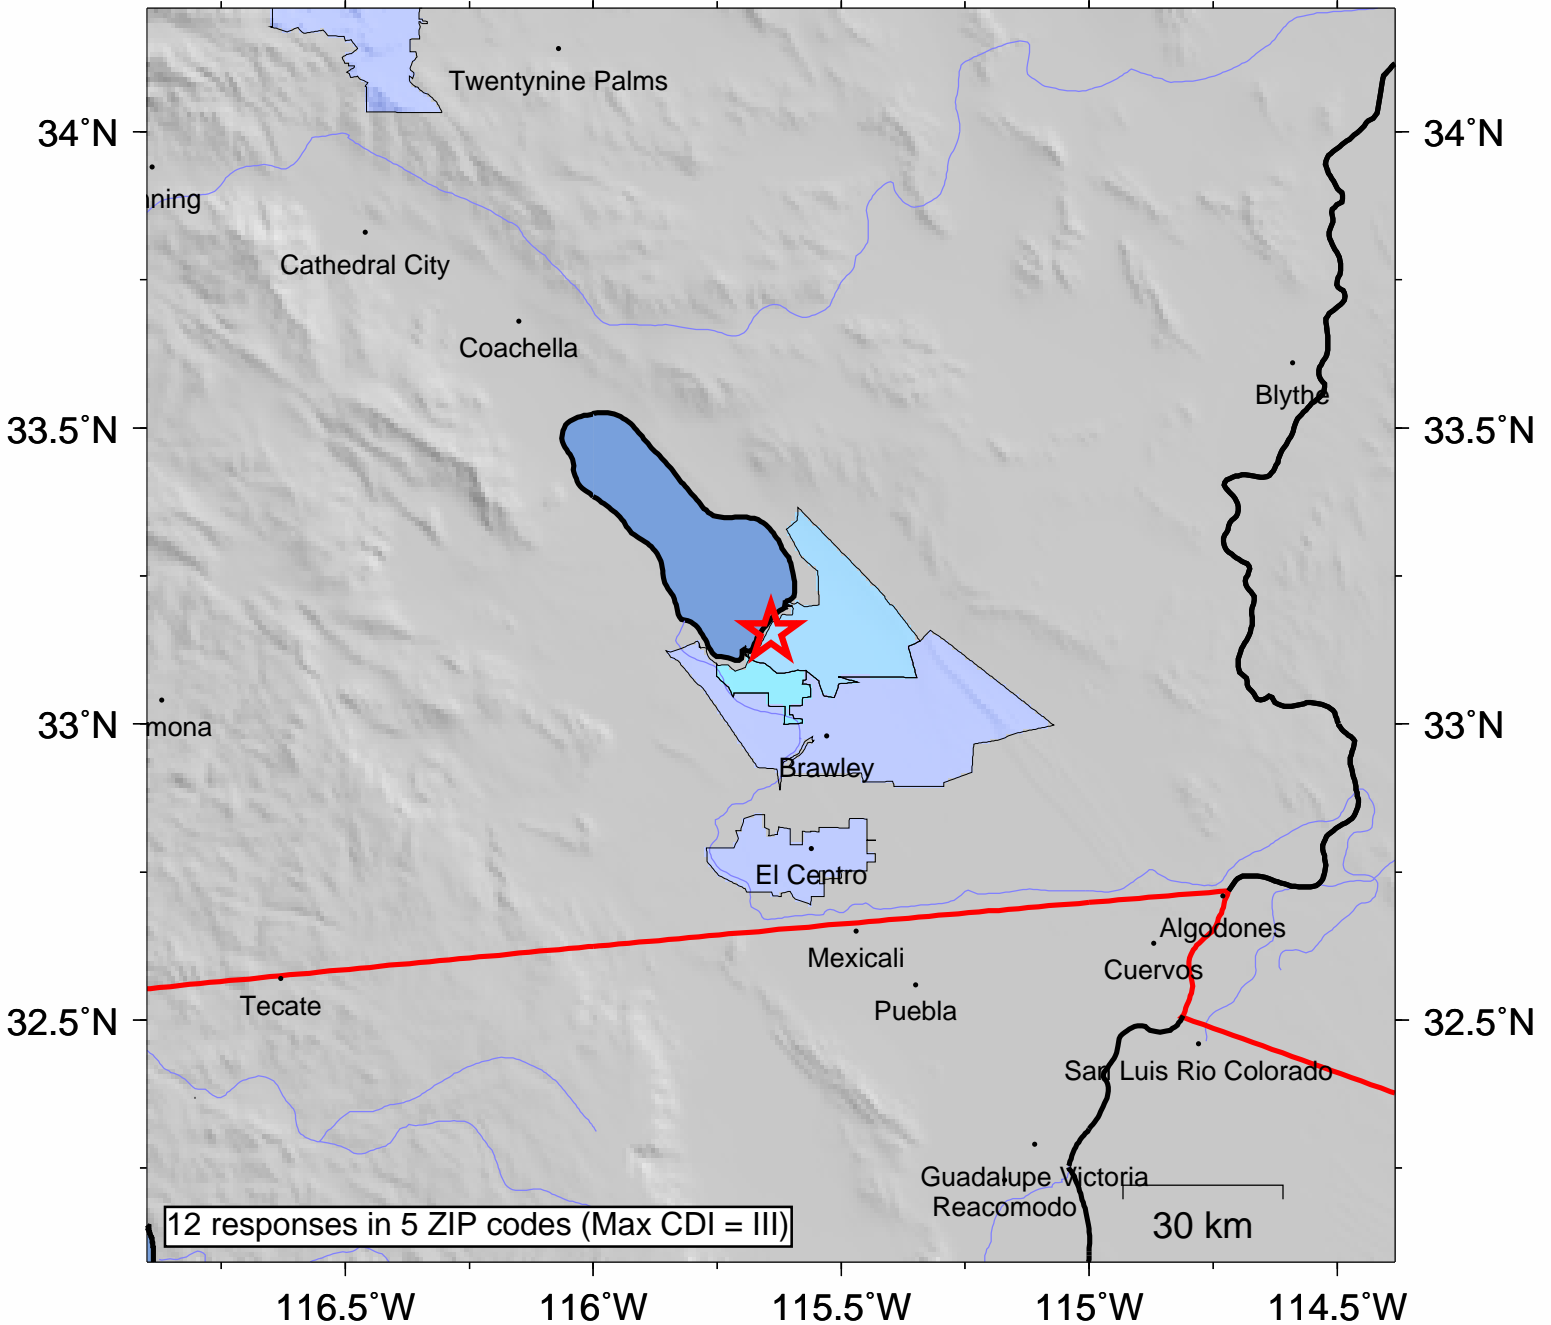

USGS Community Internet Intensity Map SOUTHERN CALIFORNIA

Jun 13 2009 22:00:40 local 33.1546N 115.6421W M3.3 Depth: 4 km ID:ci14473944

	116.5°W	116°W	115.5°W	115°W	114.5°W				
INTENSITY	I	II-III	IV	V	VI	VII	VIII	IX	X+
SHAKING	Not felt	Weak	Light	Moderate	Strong	Very strong	Severe	Violent	Extreme
DAMAGE	none	none	none	Very light	Light	Moderate	Moderate/Heavy	Heavy	V. Heavy