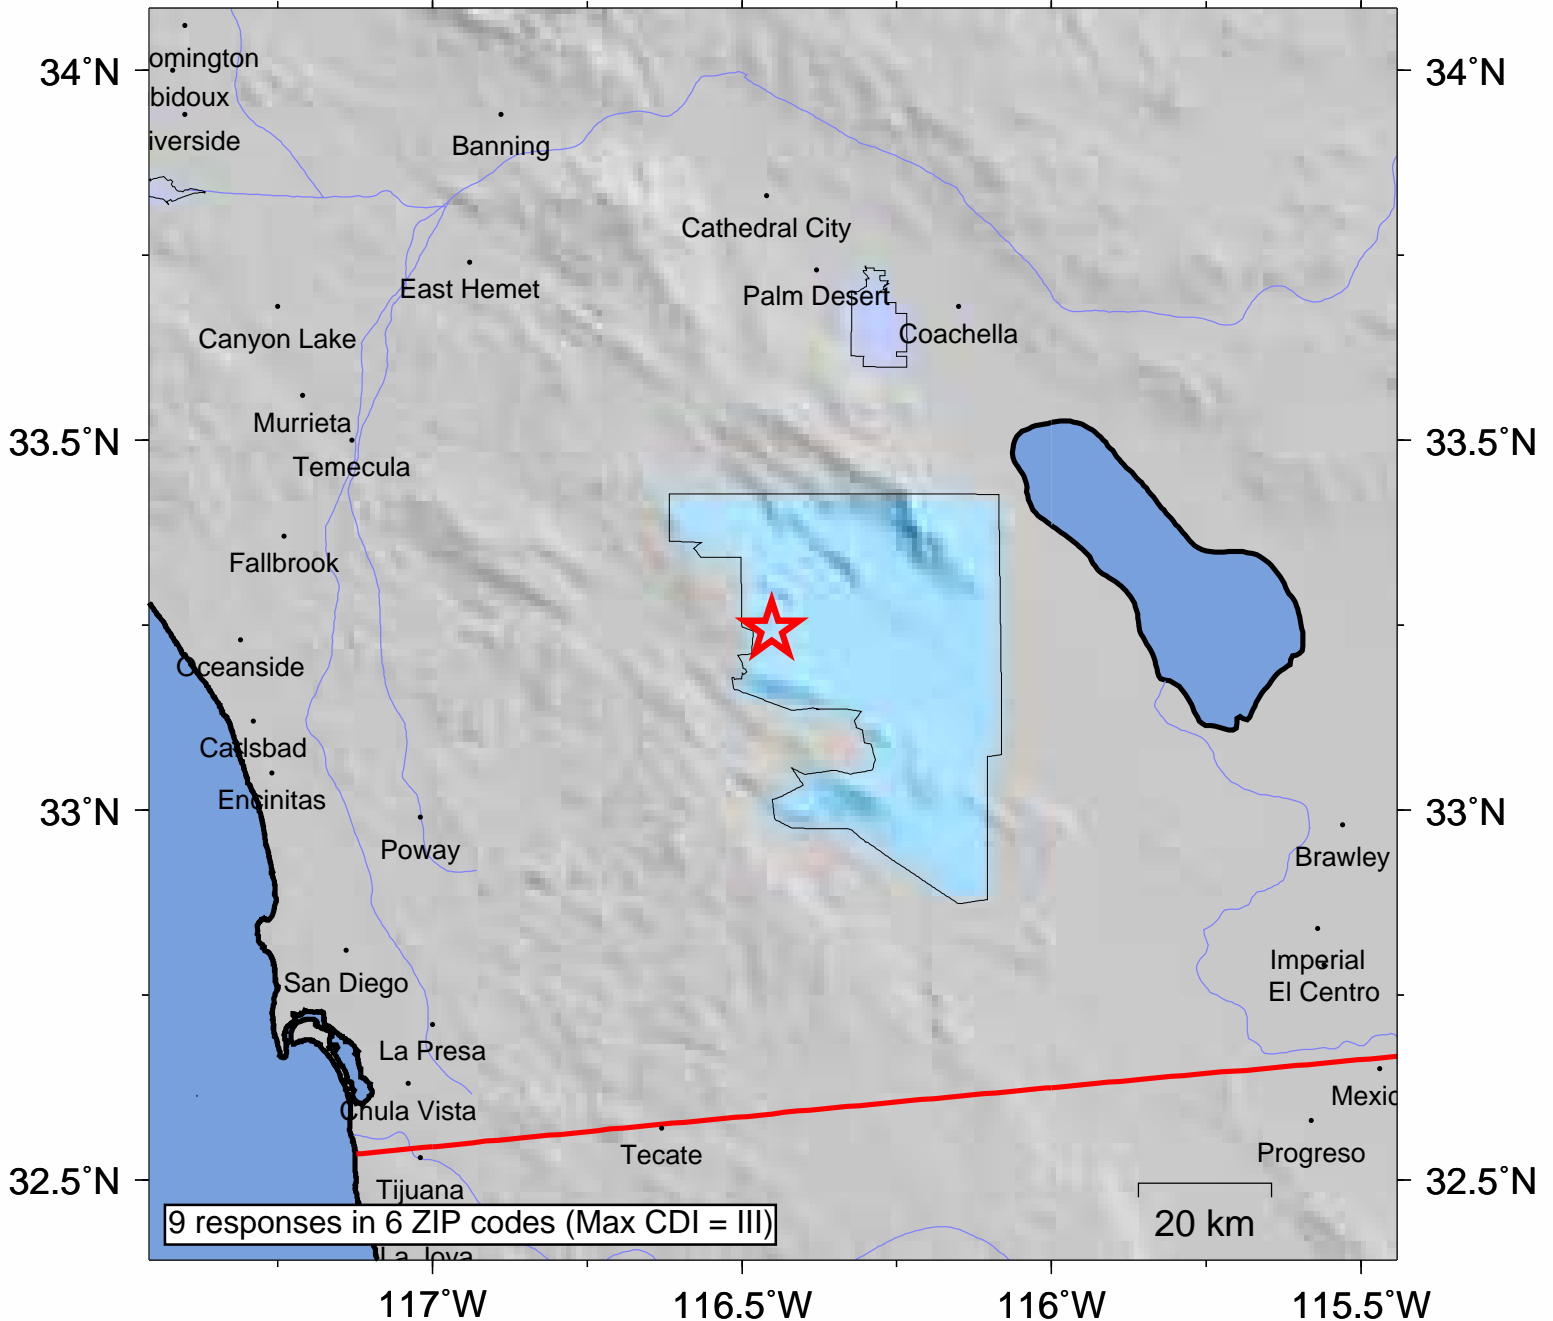

USGS Community Internet Intensity Map SOUTHERN CALIFORNIA

Jun 11 2009 17:30:55 local 33.2433N 116.4516W M2.5 Depth: 3 km ID:ci14472432

INTENSITY	I	II-III	IV	V	VI	VII	VIII	IX	X+
SHAKING	Not felt	Weak	Light	Moderate	Strong	Very strong	Severe	Violent	Extreme
DAMAGE	none	none	none	Very light	Light	Moderate	Moderate/Heavy	Heavy	V. Heavy