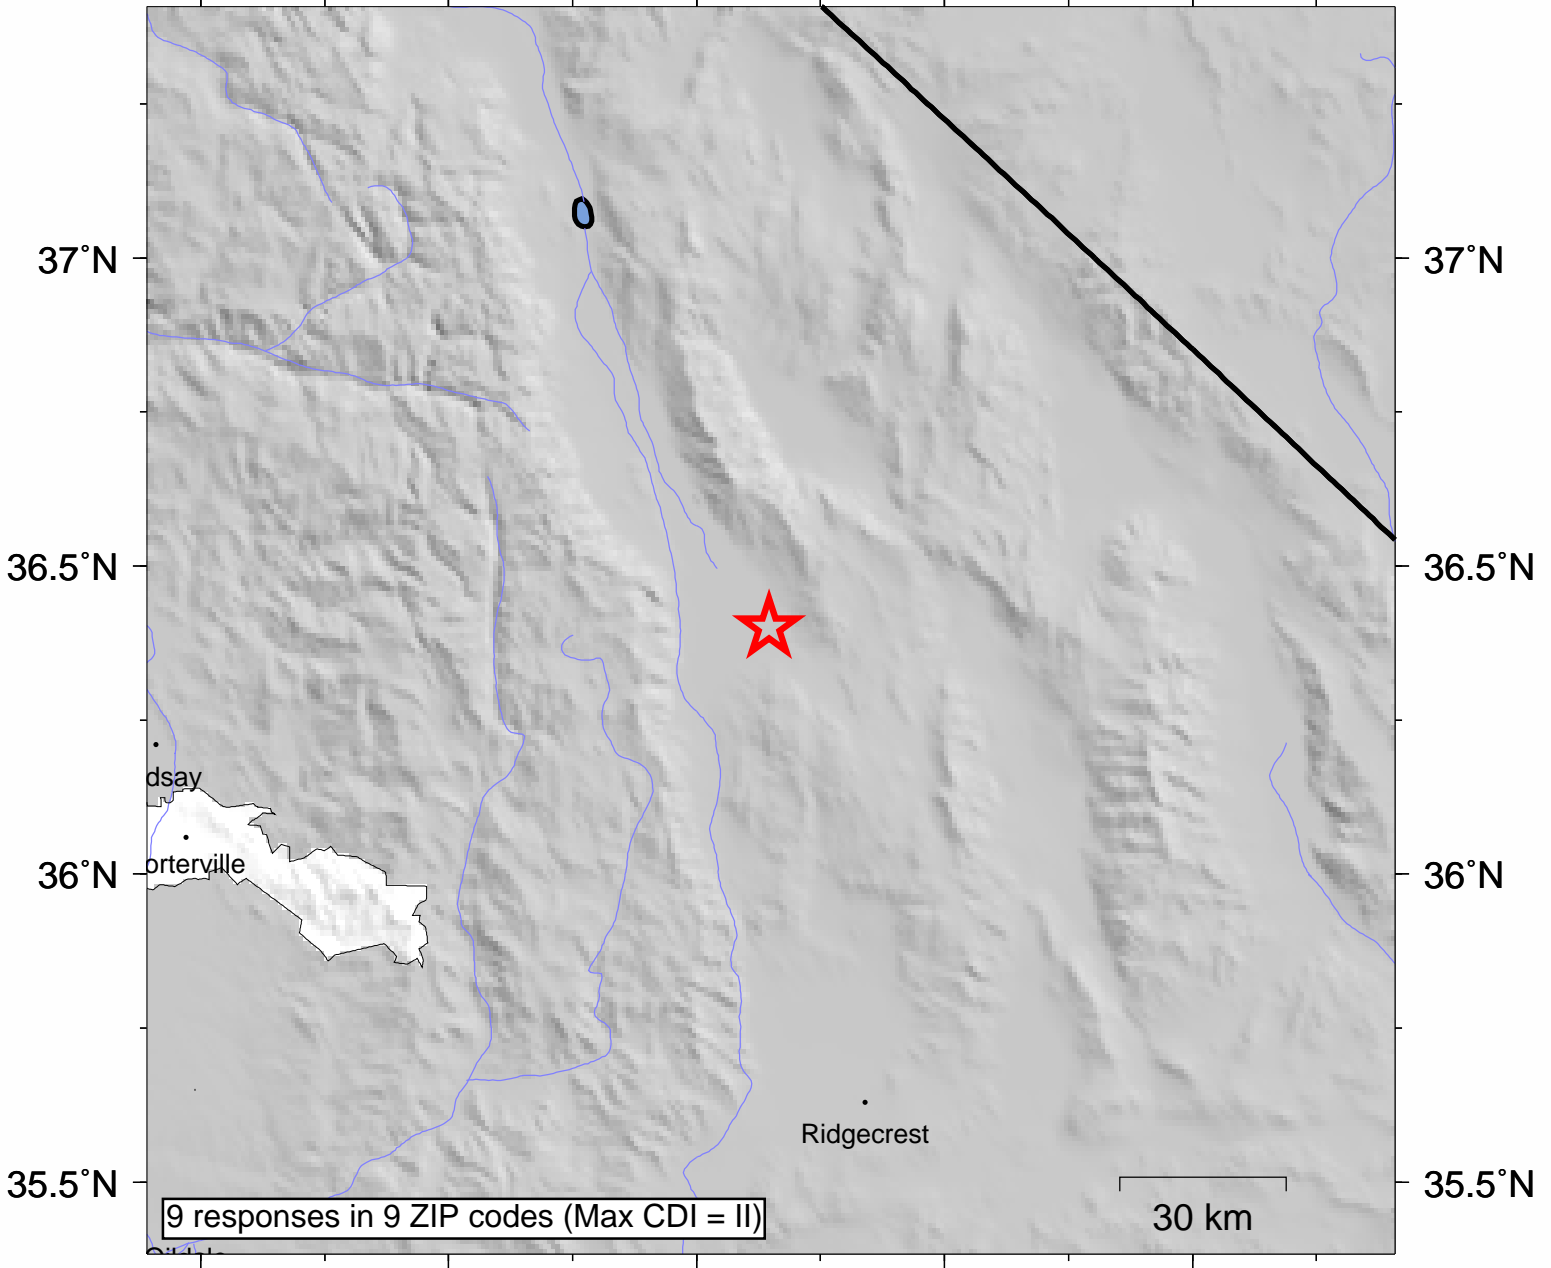

# USGS Community Internet Intensity Map CENTRAL CALIFORNIA

Jun 10 2009 13:35:30 local 36.4N 117.8545W M3.4 Depth: 0 km ID:ci14471672

INTENSITY	I	II-III	IV	V	VI	VII	VIII	IX	X+
<b>SHAKING</b>	Not felt	Weak	Light	Moderate	Strong	Very strong	Severe	Violent	Extreme
<b>DAMAGE</b>	none	none	none	Very light	Light	Moderate	Moderate/Heavy	Heavy	V. Heavy