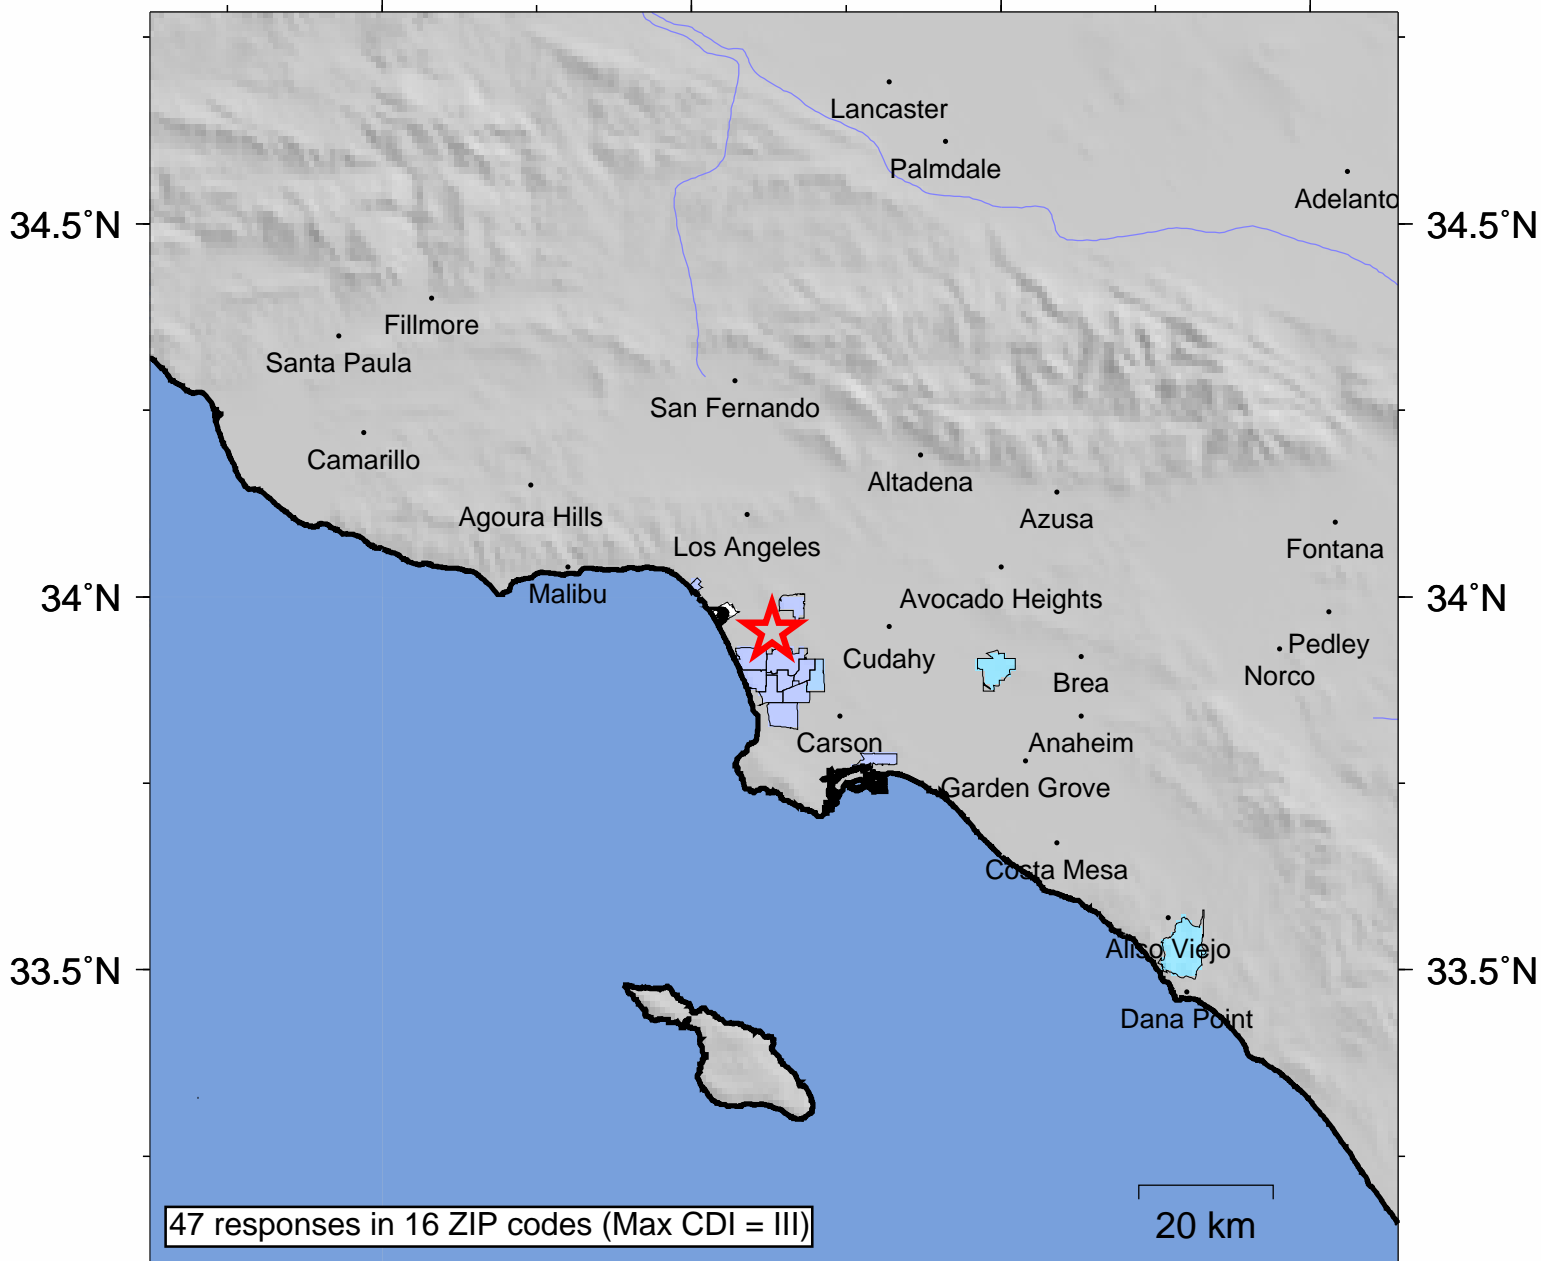

USGS Community Internet Intensity Map GREATER LOS ANGELES AREA, CALIFORNIA

Jun 8 2009 13:22:09 local 33.9535N 118.3696W M2.3 Depth: 15 km ID:ci14470544

47 responses in 16 ZIP codes (Max CDI = III)

20 km

119°W

118.5°W

118°W

117.5°W

INTENSITY	I	II-III	IV	V	VI	VII	VIII	IX	X+
SHAKING	Not felt	Weak	Light	Moderate	Strong	Very strong	Severe	Violent	Extreme
DAMAGE	none	none	none	Very light	Light	Moderate	Moderate/Heavy	Heavy	V. Heavy