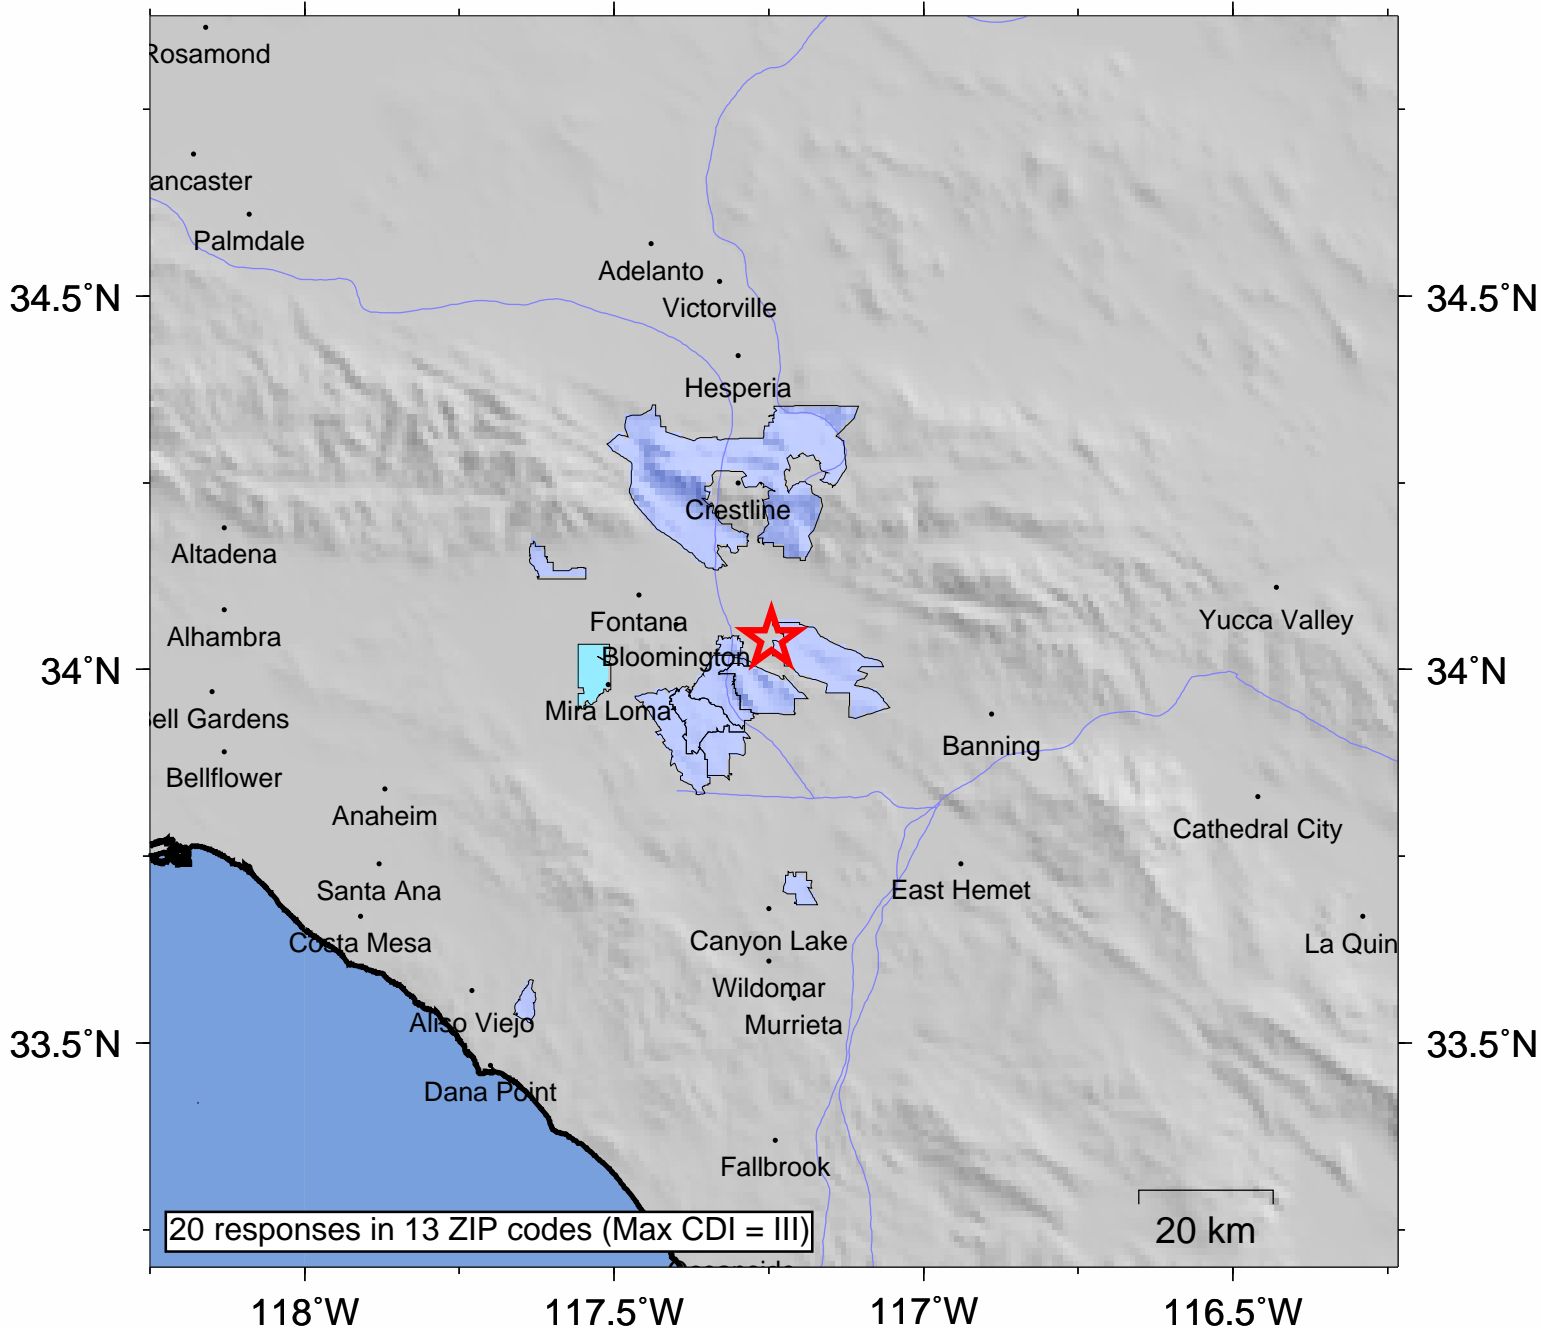

# USGS Community Internet Intensity Map GREATER LOS ANGELES AREA, CALIFORNIA

Jun 7 2009 05:02:18 local 34.0403N 117.2455W M2.7 Depth: 15 km ID:ci14469848

INTENSITY	I	II-III	IV	V	VI	VII	VIII	IX	X+
SHAKING	Not felt	Weak	Light	Moderate	Strong	Very strong	Severe	Violent	Extreme
DAMAGE	none	none	none	Very light	Light	Moderate	Moderate/Heavy	Heavy	V. Heavy