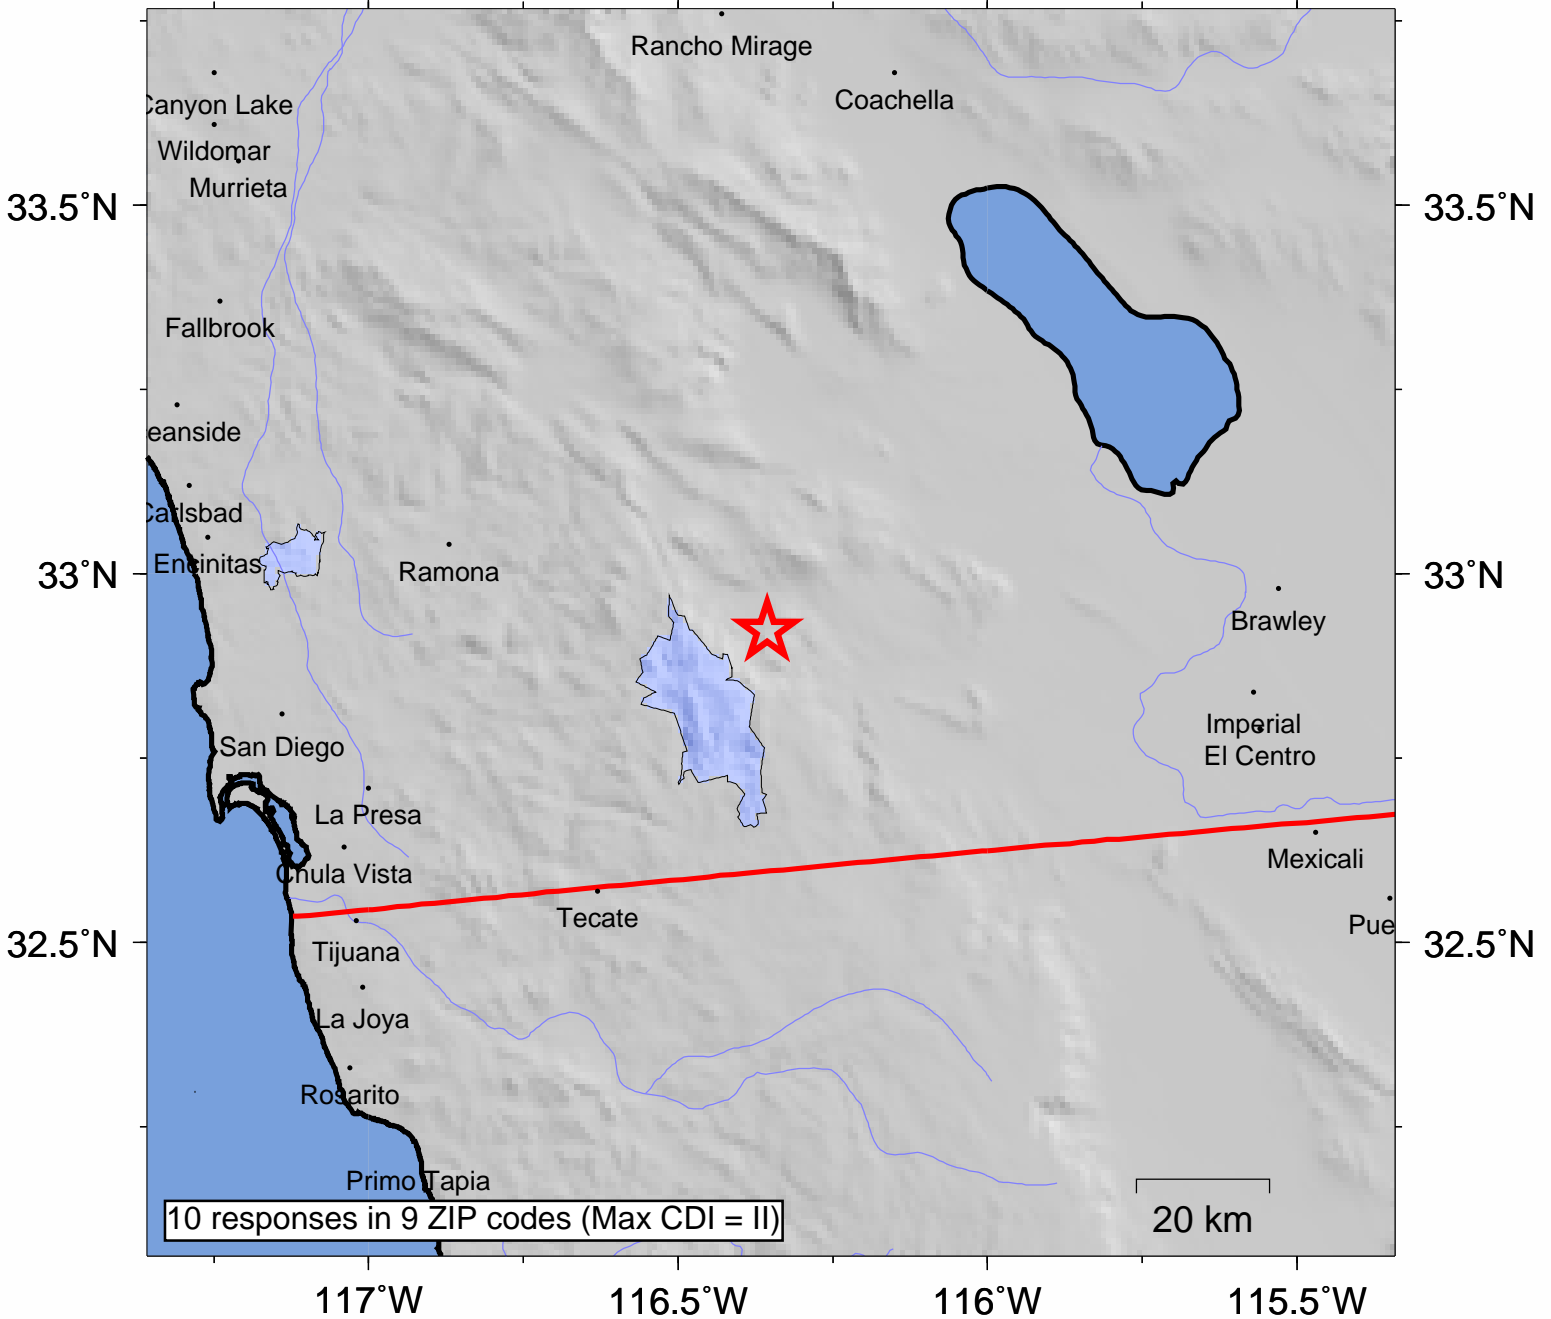

USGS Community Internet Intensity Map SOUTHERN CALIFORNIA

Jun 5 2009 06:04:55 local 32.9231N 116.3561W M2.5 Depth: 8 km ID:ci14468936

INTENSITY	I	II-III	IV	V	VI	VII	VIII	IX	X+
SHAKING	Not felt	Weak	Light	Moderate	Strong	Very strong	Severe	Violent	Extreme
DAMAGE	none	none	none	Very light	Light	Moderate	Moderate/Heavy	Heavy	V. Heavy