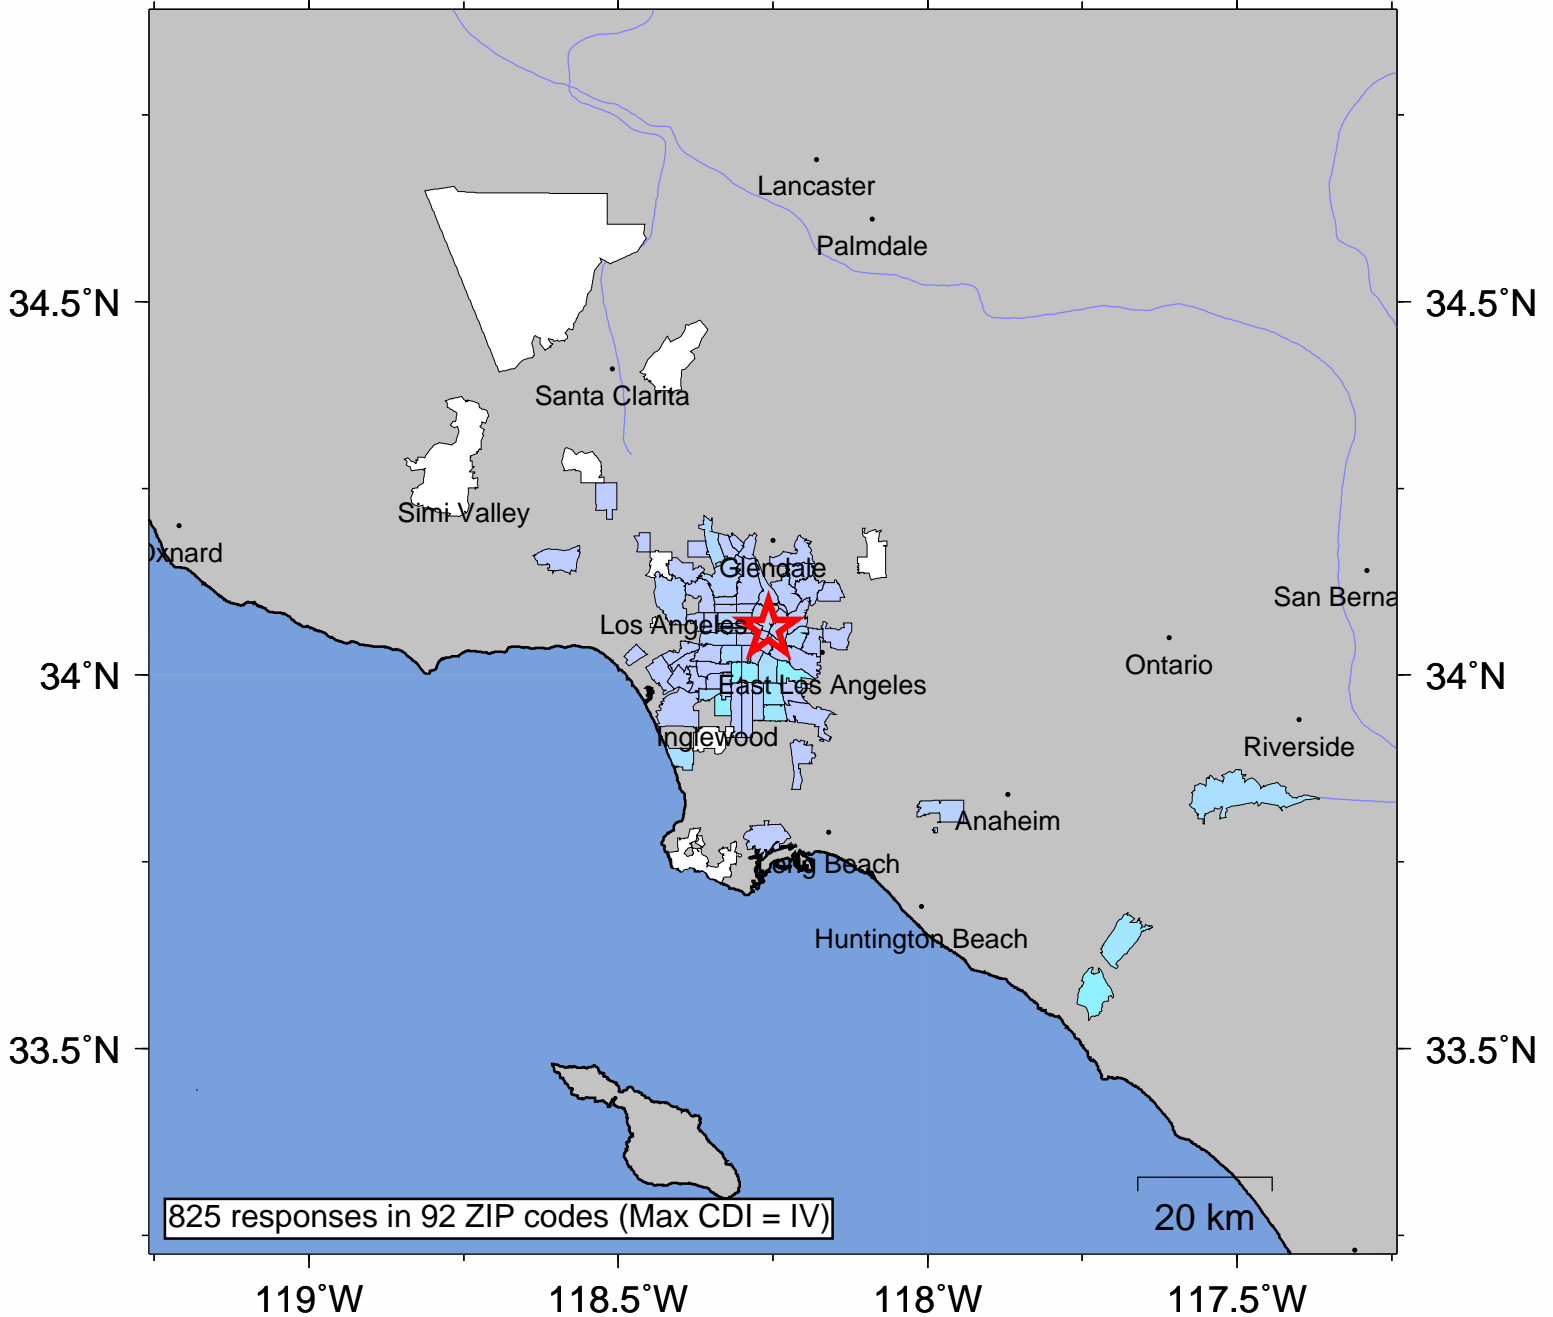

USGS Community Internet Intensity Map GREATER LOS ANGELES AREA, CALIFORNIA

Apr 7 2009 22:07:23 UTC-7 34.0623N 118.2576W M2.5 Depth: 9 km ID:ci14442176

INTENSITY	I	II-III	IV	V	VI	VII	VIII	IX	X+
SHAKING	Not felt	Weak	Light	Moderate	Strong	Very strong	Severe	Violent	Extreme
DAMAGE	none	none	none	Very light	Light	Moderate	Moderate/Heavy	Heavy	V. Heavy