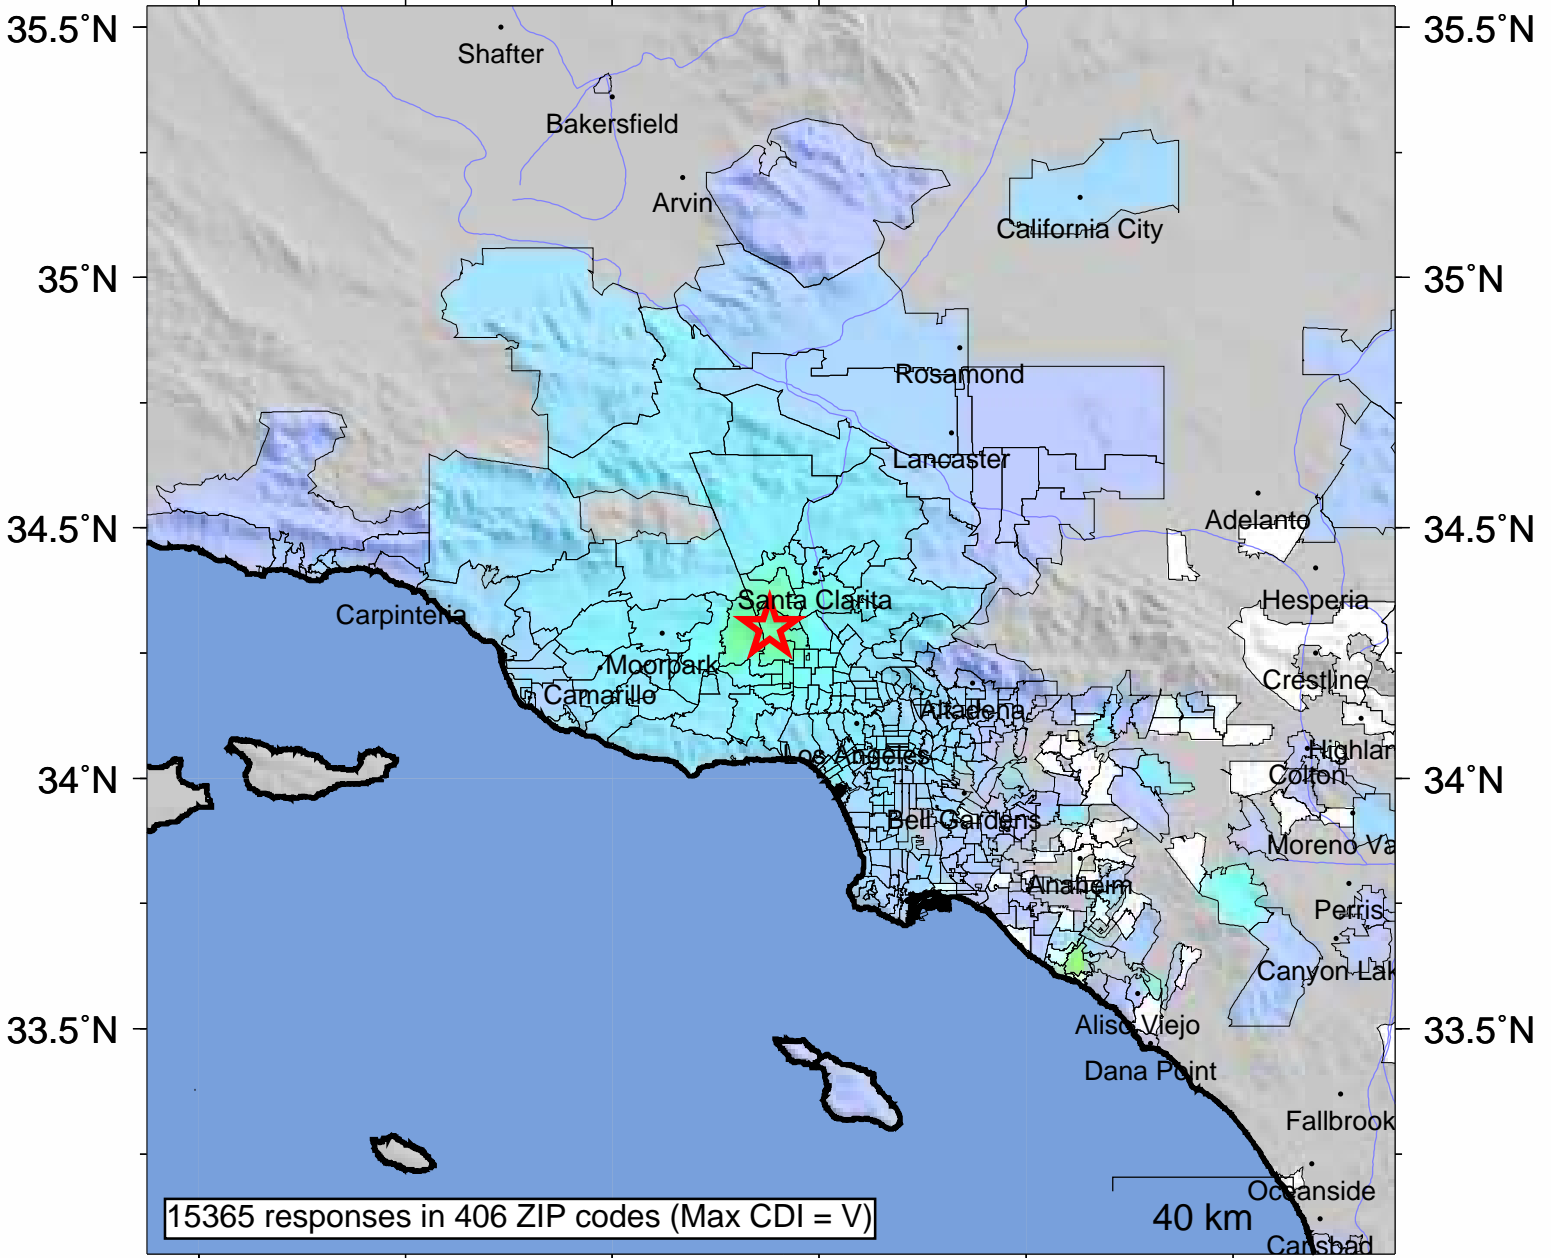

USGS Community Internet Intensity Map GREATER LOS ANGELES AREA, CALIFORNIA

Aug 9 2007 00:58:49 local 34.2995N 118.6195W M4.6 Depth: 7 km ID:ci14312160

INTENSITY	I	II-III	IV	V	VI	VII	VIII	IX	X+
SHAKING	Not felt	Weak	Light	Moderate	Strong	Very strong	Severe	Violent	Extreme
DAMAGE	none	none	none	Very light	Light	Moderate	Moderate/Heavy	Heavy	V. Heavy